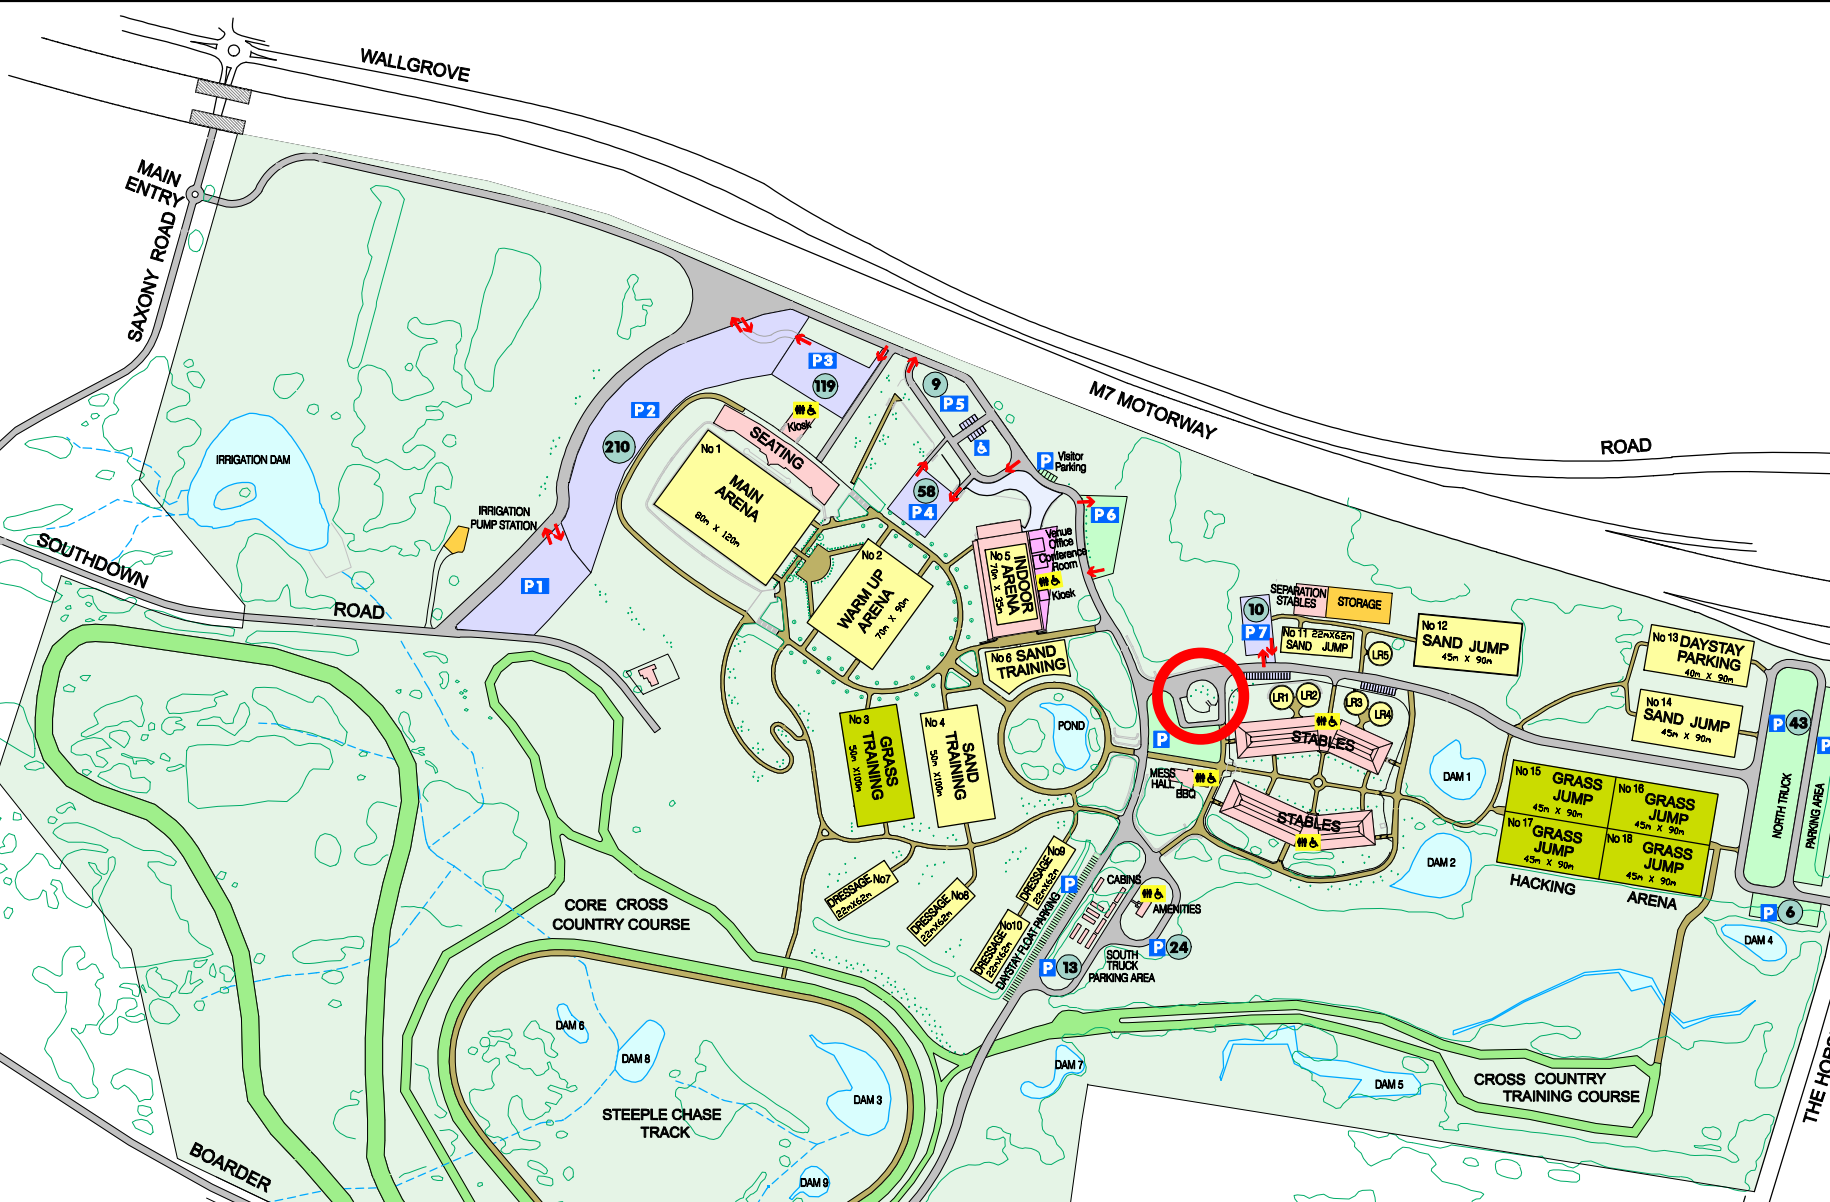

Randwick Equine Centre Sydney Eventing Summer Classic

BLOCK TIMETABLE

Vet Inspections for CIC3*/2*/1* horses will be behind the stables, 7 am to 10 am Saturday.

CLASS	Rides	Back Nos	Dressage Test	Dress Day	Arena	Dress Start	Dress Finish	Jump Day	Jump Start	Jump Finish	Jump Ring	CC Day	CC Start	CC Finish
RANDWICK EQUINE CENTRE CIC3*	16	340 - 355	FEI 3* A 2015	Sat	2A	11:00	13:00	Sun	8:00	8:40	Hack 2	Sun	2 min Int 10:40	11:20
HORSELAND CNC3*	5	360 - 364	FEI 3* A 2015	Sat	2A	14:00	14:30							
RANDWICK EQUINE CENTRE CIC2*	19	300 - 318	FEI 2* A 2015	Sat	2A	14:45	17:15	Sun	7:30	8:30	Hack 1	Sun	2 min Int 9:25	10:25
BRIGHTON SADDLERY CNC2*	14	320 - 333	FEI 2* A 2015	Sat	8	11:30	13:20							
RANDWICK EQUINE CENTRE CIC1*	14	250 - 263	FEI 1* A 2015	Sat	2B	13:00	14:50	Sat	15:00	16:20	Hack 2	Sun	8:30	9:10
BEECROFT PHYSIO CNC1*	23	270 - 292	FEI 1* A 2015	Sat	1B	12:00	15:00							
JOJUBI SADDLERY EvA105A	26	540 - 566	EvA105 Test 1	Sat	1A	13:00	16:30	Sun	9:30	11:40	Hack 2	Sun	14:30	15:40
MITAVITE EvA105B	26	570 - 597		Sat	10	13:00	16:30							
HORSELAND EvA105 JUNIOR	15	600 - 614		Sat	9	13:30	15:30							
GEOSNAPSHOT EvA 95A	32	130 - 161	EvA80&95 Test 3	Sat	7	8:00	12:15	Sun	9:30	13:00	Hack 1	Sat	14:20	16:00
AN EVENTFUL LIFE EvA 95B	32	165 - 195		Sat	10	8:00	12:15							
THINLINE EvA 95 JUNIOR A	21	200 - 221		Sat	2A	8:00	10:45							
RANDWICK EQUINE CENTRE EvA 95 JUNIOR B	21	225 - 247		Sat	8	8:00	10:45							
MITAVITE EvA60A	26	1 - 125	EvA80&95 Test 1	Sat	1A	8:00	11:30	Sat	13:30	17:30	Hack 1	Sat	12:00	14:00
WILSON EQUESTRIAN EvA60B	26			Sat	1B	8:00	11:30							
RANDWICK EQUINE CENTRE EvA60 AMATEUR	27			Sat	9	8:00	11:30							
CROSS COUNTRY APP EvA60 JUNIOR	21			Sat	2B	8:00	10:40							
HORSELAND EvA60 MINI	20			Sat	3	8:00	10:40							
HORSELAND EvA 80A	22			Sun	3	8:00	11:00							
RANDWICK EQUINE CENTRE EvA 80B	22	Sun	9	8:00	11:00	Sun	13:30	15:45	Hack 2	Sun	11:35	14:15		
MITAVITE EvA 80C	22	Sun	1A	8:00	11:00									
PHP PROFESSIONAL HORSE PRODUCTS EvA 80 AMATEUR	17	370 - 536	EvA80&95 Test 2	Sun	1A	11:15	13:20	Sun	13:30	17:10	Hack 1	Sun	11:35	14:15
BECTON JOINERY EVA 80 JUNIOR A	24			Sun	1B	8:00	11:30							
ICON BUILDING GROUP EvA80 JUNIOR B	24			Sun	2A	8:00	11:15							
RPT PROMOTIONS EvA80 JUNIOR C	24			Sun	2B	8:00	11:15							
				Sun