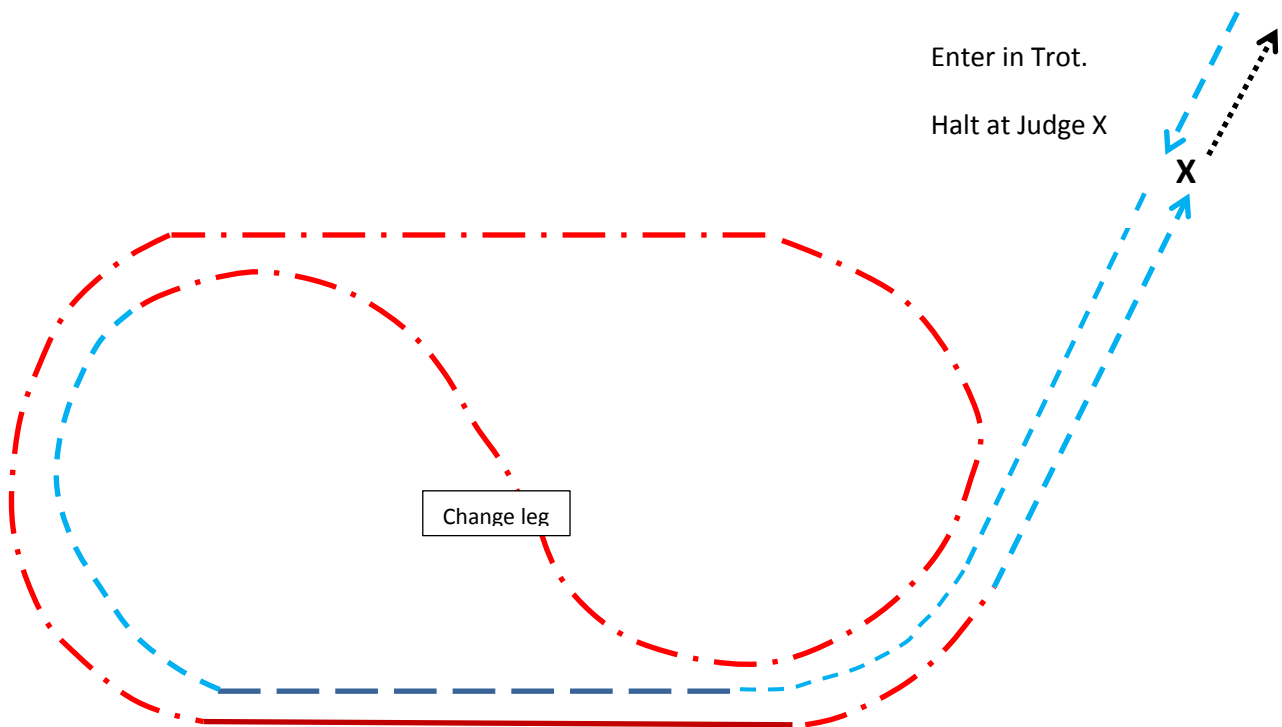

HORSE

Ridden Display for Show Hunter and Show Working Hunter

Phase 2

Criteria	Maximum Marks
Manners and Paces	50 Marks
Conformation and Soundness	20 Marks
Ringcraft	20 Marks
Presentation	20 Marks

	Trot
	Strong Trot
	Canter
	Hand Gallop
	Walk