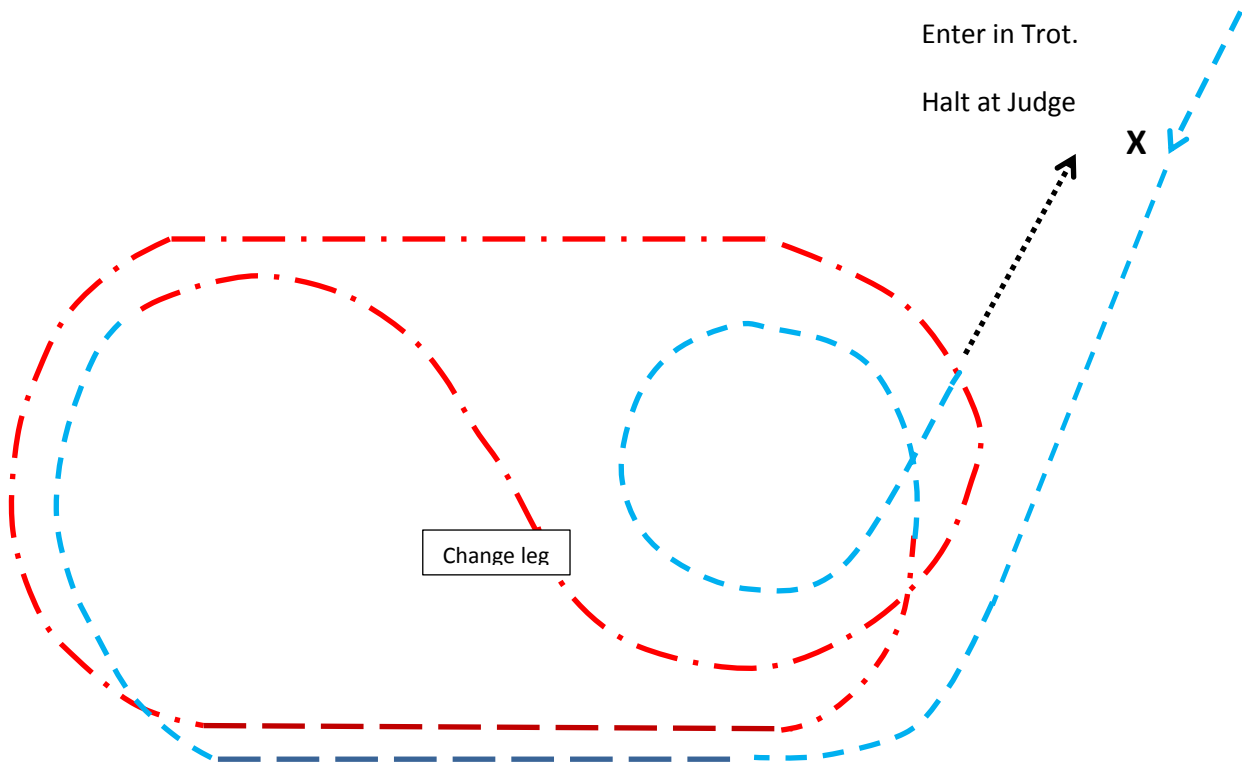

# HORSE

## Ridden Display for Show Horse

### Phase 2

Criteria	Maximum Marks
Manners and Paces	50 Marks
Conformation and Soundness	20 Marks
Ringcraft	20 Marks
Presentation	20 Marks

	Trot
	Strong Trot
	Canter
	Lengthened Canter
	Walk