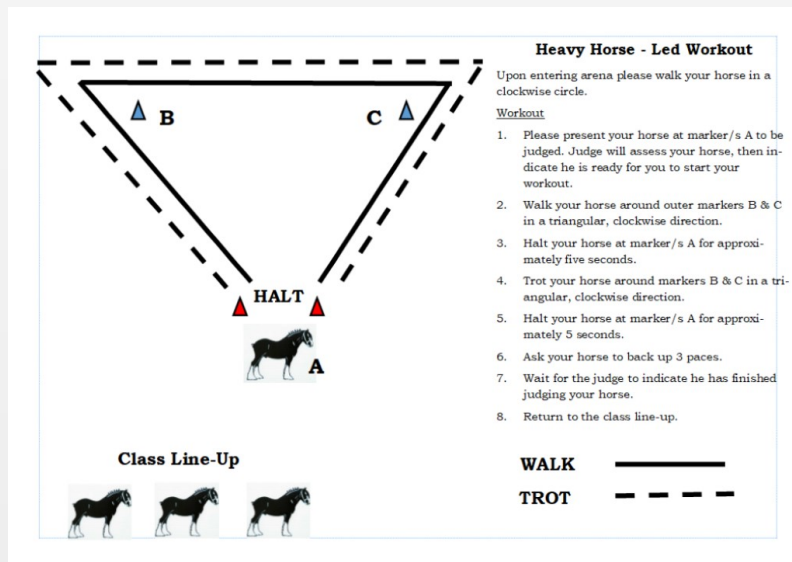

SCENIC RIM

CLYDESDALE SPECTACULAR

15 - 16 JUNE 2019

MINIMUM CLASS REQUIREMENTS

Led Stud Classes

(Registered Clydesdales, Shire Horse & Purebred Percheron)

Minimum Requirement

All horses must be judged on a triangular workout. This is so that the public has the best view possible.

All horses must be worked at the walk and the trot.

All horses must complete a back-up.

Harness Classes

(Excludes HC08)

Minimum Requirement

All harness horses must be worked on both reins at the walk

All harness horses must be worked on both reins at the trot.

All harness horses must complete a back-up.

MINIMUM DRESS CODES (All Classes)

Competitors

Minimum Dress Code

Male: Collared shirt, long pants, closed in shoes, brimmed hat (not a cap).

Female: Collared shirt, long pants or skirt, closed in flat shoes, brimmed hat (not a cap).

Judges

Minimum Dress Code

Male: Collared shirt, jacket and tie, long pants, closed in shoes & a brimmed hat (not a cap).

Female: Collared shirt, jacket with long pants or skirt, closed in flat shoes, brimmed hat (not a cap).