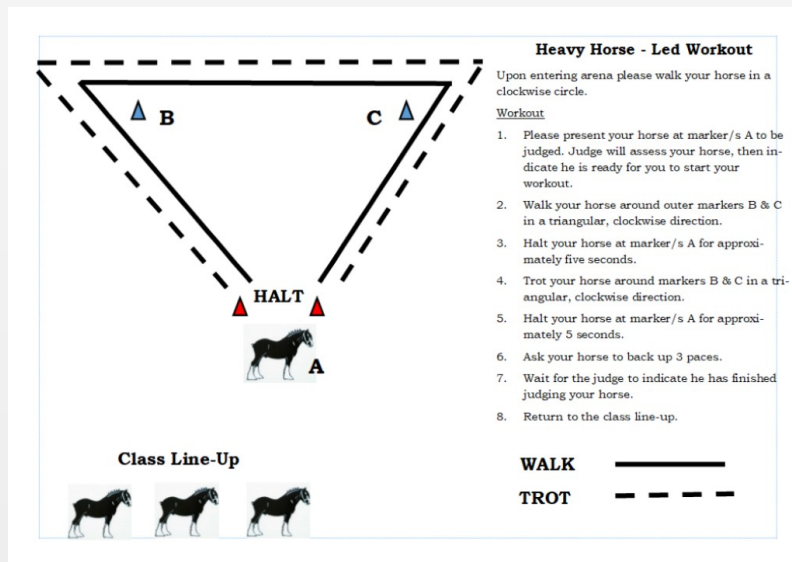

SCENIC RIM

CLYDESDALE SPECTACULAR

13 - 14 JUNE 2020

MINIMUM CLASS REQUIREMENTS

Led Stud Classes

(Registered Clydesdales, Shire Horse & Purebred Percheron)

Minimum Requirement

All horses must be judged on a triangular workout. This is so that the public has the best view possible.

All horses must be worked at the walk and the trot.

All horses must complete a back-up.

Harness Classes

(Excludes HC08)

Minimum Requirement

All harness horses must be worked on both reins at the walk

All harness horses must be worked on both reins at the trot.

All harness horses must complete a back-up.

ACCEPTABLE ATTIRE (Led & Harness Classes)

Competitors/Judges/Attendees

Long trousers/skirts; long sleeved shirt or blouse with collar; tie; stock or cravat; waist coat and/or coat; brimmed hat or cap (not baseball type; no fascinators); dark enclosed shoes or boots. NO DENIM.