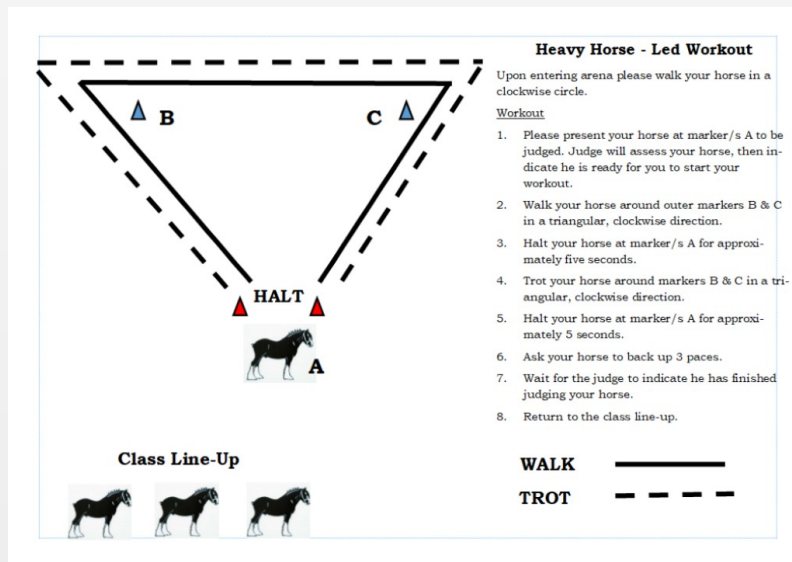

SCENIC RIM

CLYDESDALE SPECTACULAR

12 - 13 JUNE 2021

MINIMUM CLASS REQUIREMENTS

Led Stud Classes

(Registered Clydesdales, Shire Horse & Purebred Percheron)

Minimum Requirement

All horses must be judged on a triangular workout. This is so that the public has the best view possible.

All horses must be worked at the walk and the trot.

All horses must complete a back-up.

Harness Classes

(Excludes HC08)

Minimum Requirement

All harness horses must be worked on both reins at the walk

All harness horses must be worked on both reins at the trot.

All harness horses must complete a back-up.

ACCEPTABLE ATTIRE (Led & Harness Classes)

Competitors/Judges/Attendees

Long trousers/skirts; long sleeved shirt or blouse with collar; tie; stock or cravat; waist coat and/or coat; brimmed hat or cap (not baseball type; no fascinators); dark enclosed shoes or boots. NO DENIM.