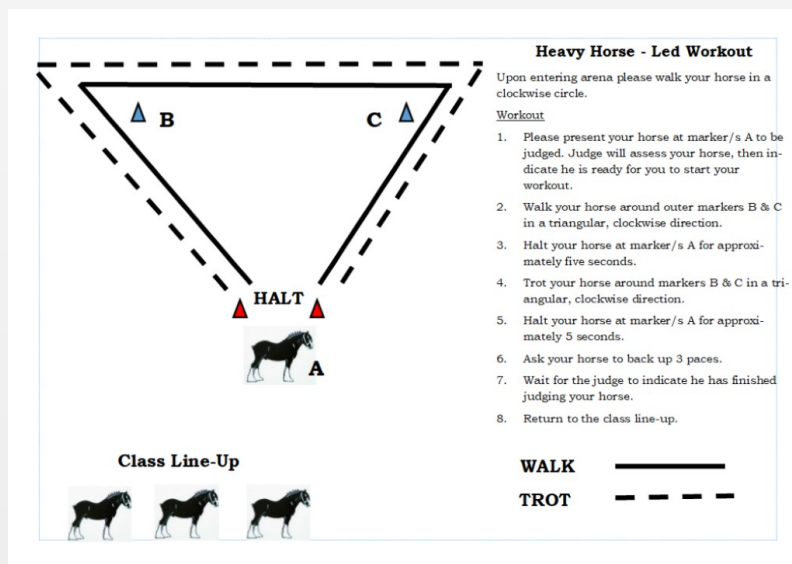

Harness Classes

(Excludes HC08)

Minimum Requirement

All harness horses must be worked on both reins at the walk
All harness horses must be worked on both reins at the trot.
All harness horses must complete a back-up.