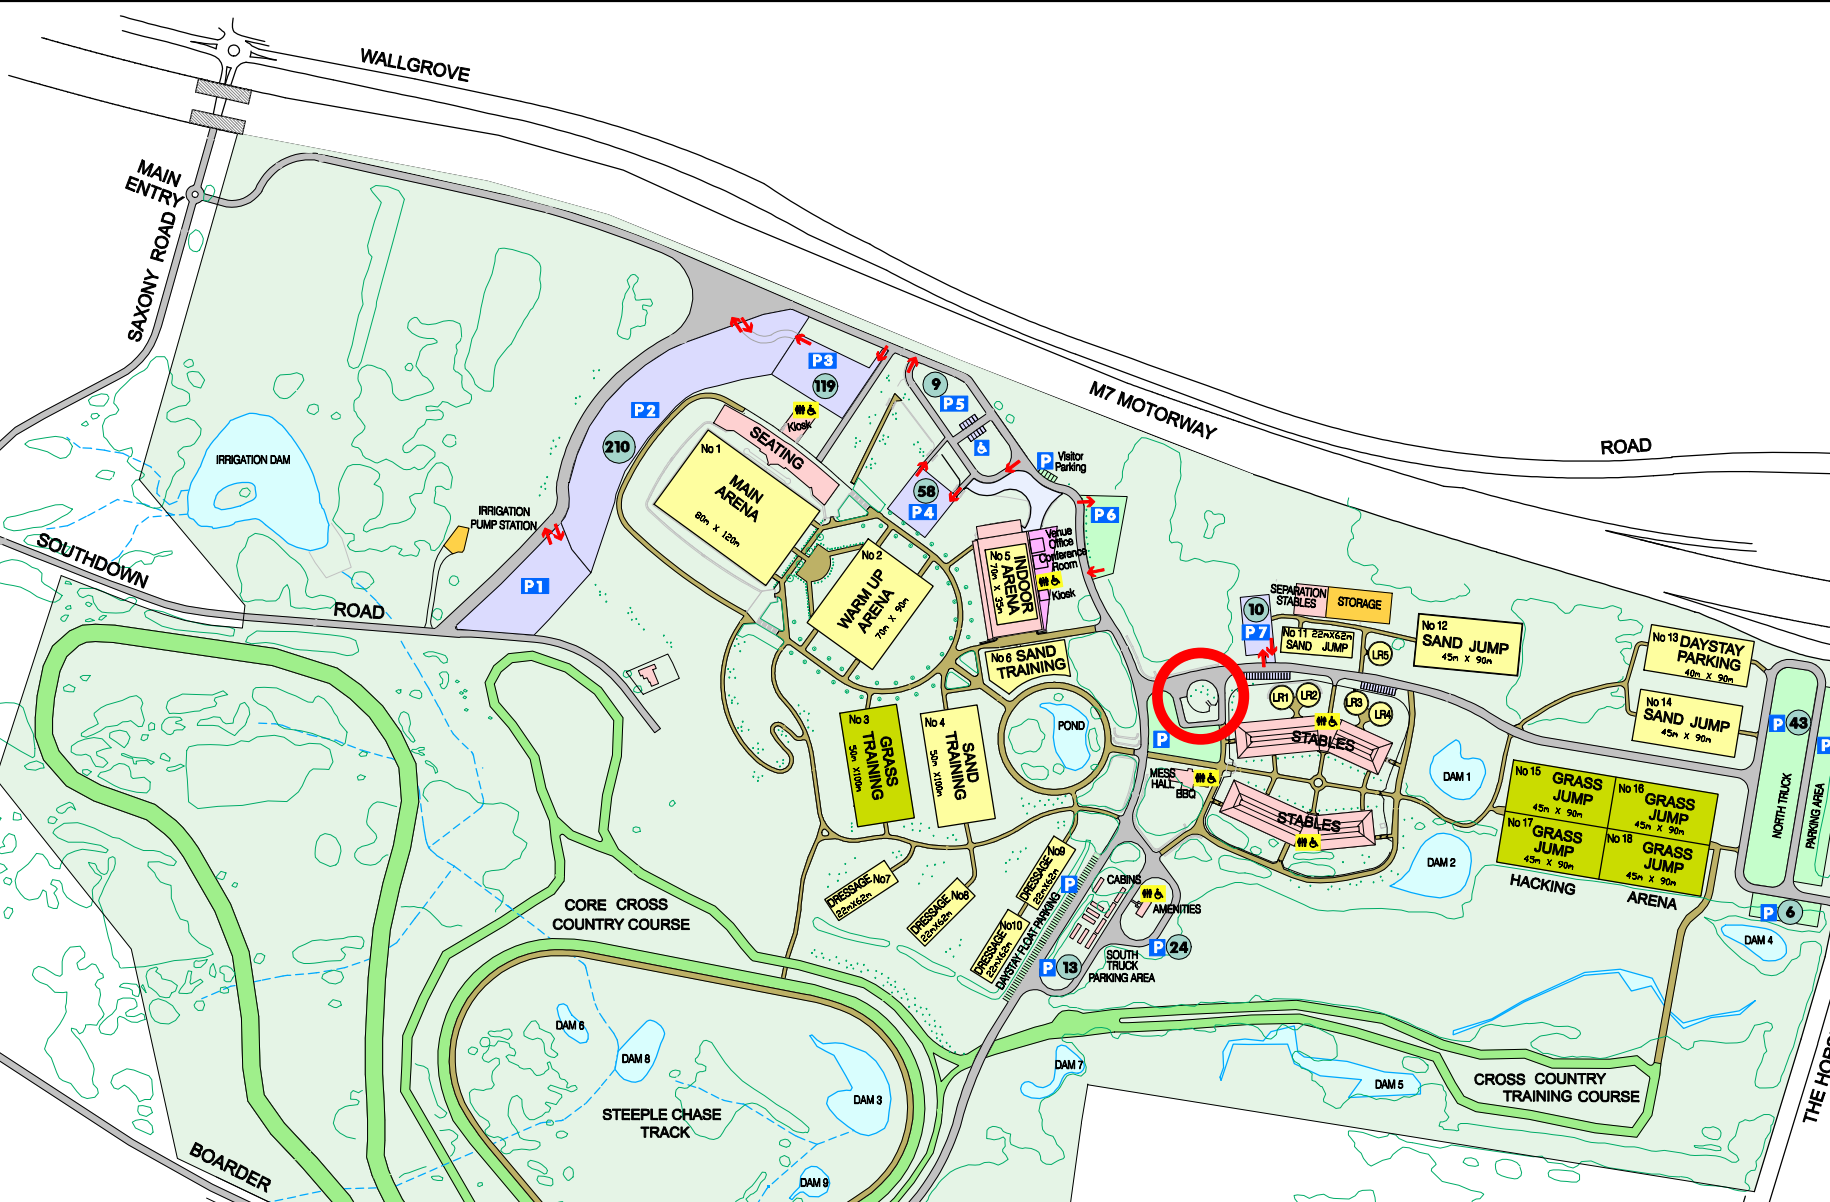

Agnes Banks Equine Clinic Sydney Eventing Spring Classic

8/9 September 2018

BLOCK TIMETABLE (revised 6/9/18)

CLASS	Rides	Dressage Test	Dress Day	Arena	Dress Day	Dress Finish	Jump Day	Jump Start	Jump Finish	Jump Ring	CC Day	CC Start	CC Finish
AGNES BANKS EQUINE CLINIC CNC 3*	18	FEI3* A 2015	Sat	1A	11:00	13:30	Sat	15:15	16:00	Hack 1	Sun	10:50 2 min Int	11:25
AGNES BANKS EQUINE CLINIC CNC 2*	33	FEI2* A 2015	Sat	1B	8:00	12:30	Sun	8:00	9:10	Hack 1			
BEECROFT PHYSIOTHERAPY CNC 1*	40	FEI1* A 2015	Sat	2A	8:00	13:50	Sat	13:15	14:35	Hack 1	Sun	8:30	9:10
KOHNKE'S OWN EVA105 A OPEN	27	EvA105 Test 2	Sat	9	11:45	15:30	Sun	8:30	11:05	Hack 2	Sun	14:00	15:20
EQUIAUCTION.COM EVA105 B OPEN	27		Sat	10	12:45	16:30							
HORSELAND EVA105 C JUNIOR	23		Sat	2B	12:45	15:45							
BRIGHTON SADDLERY EVA 95 A OPEN	30	EvA80&95 Test 3	Sat	2B	8:00	12:15	Sun	9:45	13:00	Hack 1	Sat	13:55	15:30
RIDER VIDEO EVA 95 B OPEN	30		Sat	7	8:00	12:15							
OZ SHOTZ EVA 95 C JUNIOR	31		Sat	8	8:00	13:15							
JOJUBI SADDLERY EVA60 A OPEN	20	EvA80&95 Test 1	Sat	1A	8:00	10:45	Sat	14:00	16:20	Hack 2	Sat	12:30	13:40
JOINT PERFORMANCE EVA 60 B AMATEUR	29		Sat	10	8:00	12:00							
BECKTON JOINERY EVA 60 C JUNIOR	27		Sat	9	8:00	11:30							
PHP PROFESSIONAL HORSE PRODUCTS EVA 80 A OPEN	20	EvA80&95 Test 2	Sun	1A	8:00	10:45	Sun	12:00	16:15	Hack 2	Sun	11:10	13:45
HORSELAND EVA 80 B OPEN	20		Sun	1B	8:00	10:45							
AGNES BANKS EQUINE CLINIC EVA 80 AMATEUR A	21		Sun	10	8:00	10:50							
MITAVITE EVA 80 AMATEUR B	21		Sun	2A	8:00	10:50							
RPT PROMOTIONS EVA 80 JUNIOR	27		Sun	2B	8:00	11:45							
ICON BUILDING GROUP EVA 80 MINI	22		Sun	9	8:00	11:00							

Jumping

CNC1*	Sat	13:15	14:35	Hack 1
CNC3*	Sat	15:15	16:00	Hack 1
EvA60	Sat	14:00	16:20	Hack 2

CNC2*	Sun	8:00	9:10	Hack 1
EvA95	Sun	9:45	13:00	Hack 1
EvA 105	Sun	8:30	11:00	Hack 2
EvA80	Sun	12:00	16:15	Hack 2

Cross Country

EvA60	Sat	12:30	13:40
EvA95	Sat	13:55	15:30

CNC1*	Sun	8:30	9:10
CNC2*	Sun	9:25 2 min Int	10:35
CNC3*	Sun	10:50 2 min Int	11:25
EvA80	Sun	11:40	13:45
EvA105	Sun	14:00	15:20