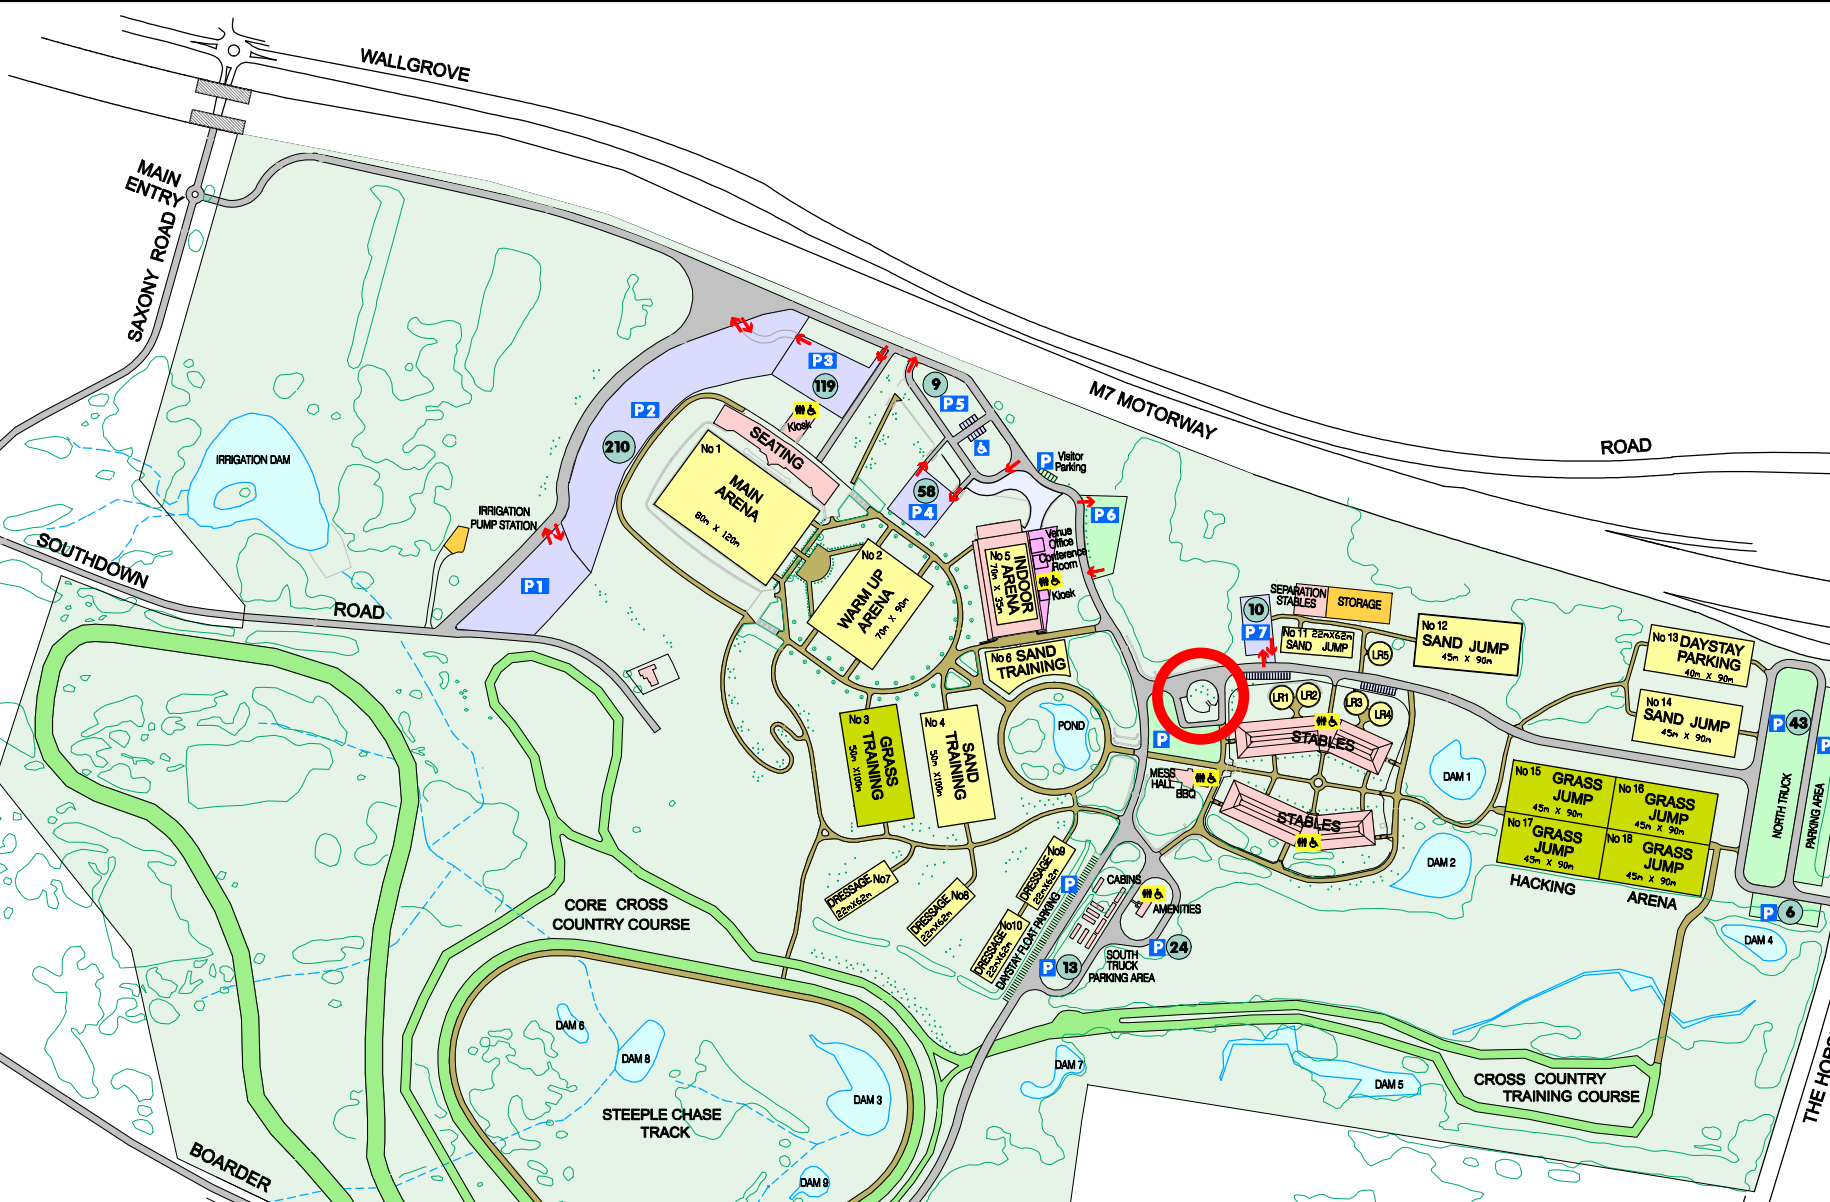

From Friday all scratchings to: mandjrobertson@hotmail.com 0427 541 977 (scratchings by text or email only).

Randwick Equine Centre Sydney Eventing Summer Classic

23/24 FEBRUARY 2019

BLOCK TIMETABLE

CLASS	RIDES	DRESSAGE TEST	DRESS DAY	ARENA	DRESS DAY	DRESS FINISH
RANDWICK EQUINE CENTRE CCN4*-S	19	2019 CCN4*	Sat	1A	11:45	14:30
RANDWICK EQUINE CENTRE CCN3.5*-S	8		Sat	1A	14:45	15:45
RANDWICK EQUINE CENTRE CCN3*-S	25	2015 FEI 3* A	Sat	1B	11:45	15:00
BEECROFT PHYSIOTHERAPY CCN2*-S DIVISION A	25	2019 CCN2*	Sat	2A	11:45	15:00
HORSELAND CCN2*-S DIVISION B	24		Sat	2B	11:45	15:00
KOHNKE'S OWN CCN1*-S DIVISION A	26	2019 EA Novice 2A	Sat	10	8:00	11:40
THINLINE AUSTRALIA CCN1*-S DIVISION B	25		Sat	3	12:30	16:00
BRIGHTON SADDLERY EvA 95 A	30	EvA80&95 Test 3	Sat	8	8:00	12:05
RANDWICK EQUINE CENTRE EvA 95 B	30		Sat	9	8:00	12:05
ICON BUILDING GROUP EvA 95 C JUNIOR	20		Sat	2A	8:00	10:40
RPT PROMOTIONS EvA 95 D JUNIOR	20		Sat	2B	8:00	10:40
RANDWICK EQUINE CENTRE EvA60 A	28	EvA80&95 Test 1	Sat	3	8:00	11:50
OZ SHOTZ EvA 60 B AMATEUR	28		Sat	7	8:00	11:50
CROSSCOUNTRY APP EvA 60 C JUNIOR	21		Sat	1A	8:00	11:00
JOJUBI SADDLERY EvA 60 D JUNIOR	21		Sat	1B	8:00	10:50
AN EVENTFUL LIFE EvA 80 A	27		EvA80&95 Test 2	Sun	1A	8:00
WILSON EQUESTRIAN EvA 80 B	27	Sun		1B	8:00	11:45
HORSELAND EvA 80 C	27	Sun		2A	8:00	11:45
MITAVITE EvA 80 D JUNIOR	28	Sun		2B	8:00	11:45
BECKTON JOINERY EvA 80 E JUNIOR	27	Sun		3	8:00	11:45