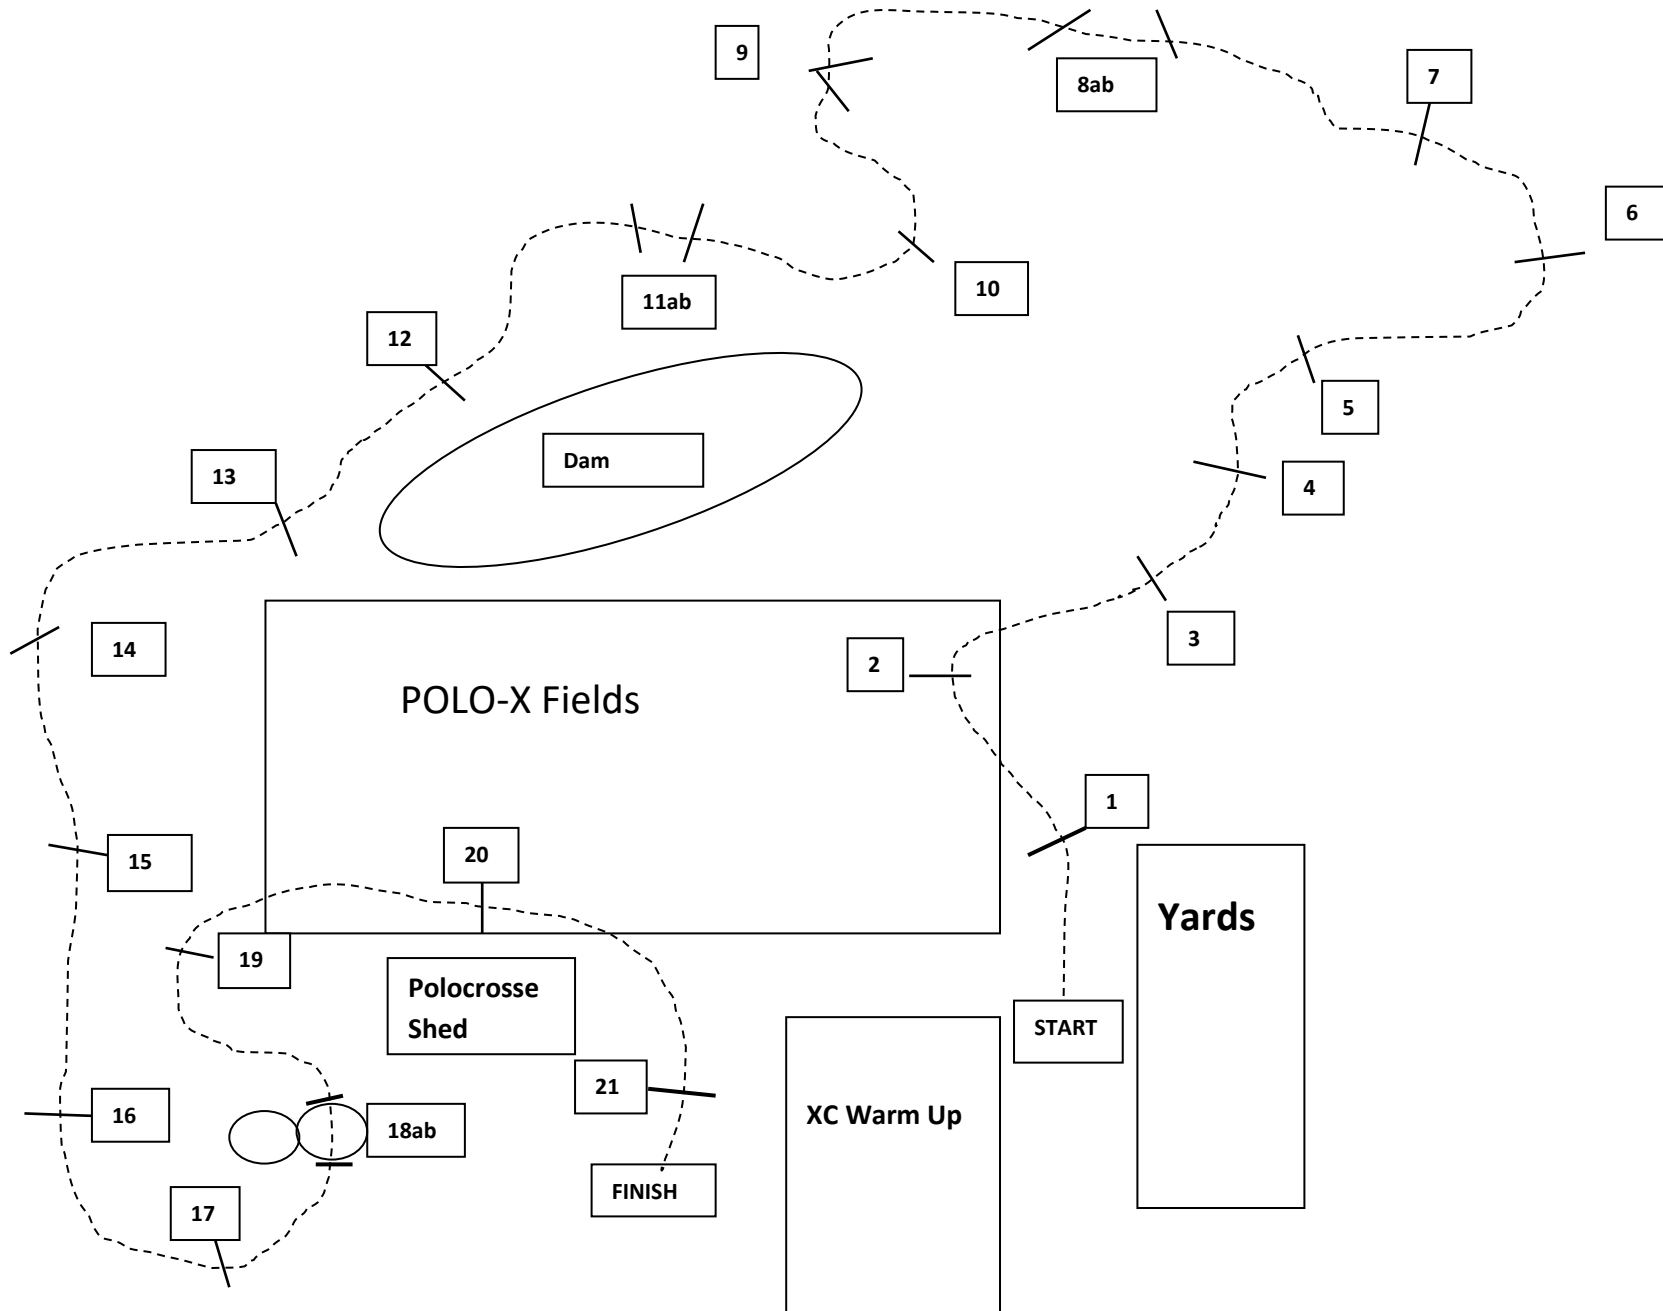

Albury Wodonga Horse Trials CCN1*S May 2021

1. Ascending Oxer
2. Brush Panel
3. Hay Feeder
4. Fallen Tree
5. Mound Log
6. Brush Panel
7. Big Log
8. **AB** Sloping Rails
9. Corner
10. Trakehner
11. **AB** Gully Rails
12. Dog Kennel
13. Roll Top Drop
14. Wave
15. **AB** Log stack/Open Ditch
16. Open Oxer
17. Brush Panel
18. **AB** Suspended Log/Chair
19. Dog Kennel
20. Polo-X Shed Brush
21. Pheasant Feeder

Distance: 2660m
Speed: 500mpm
Time Allowed: 5 min 19 secs
Max Time: 10 min 38 secs
Min Time 4 min 59 secs
Efforts – 25Pink Numbers

Map & XC Design by BOONOONA DESIGN