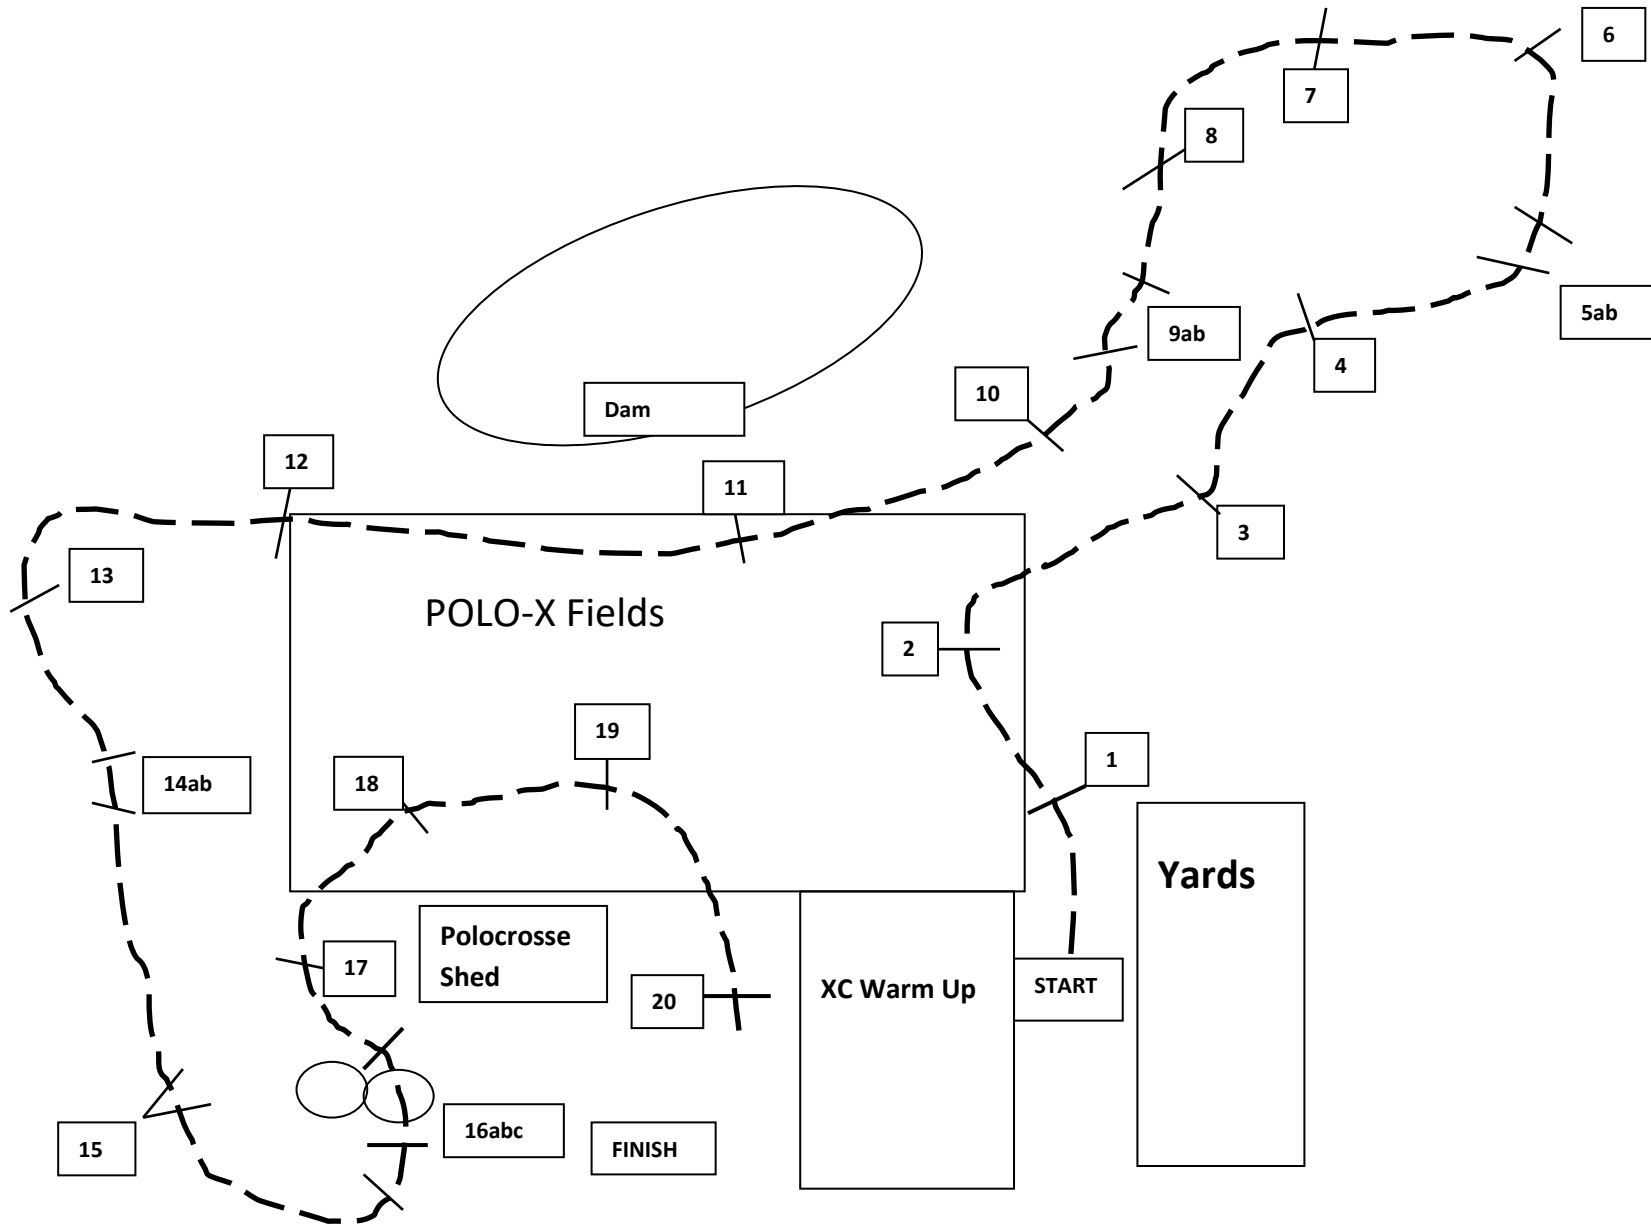

Albury Wodonga Horse Trials CCN2*S May 2021

1. Roll Top
2. Brush Panel
3. Open Oxer
4. Brush Panel
5. **AB** Angled Rails
6. MIM Oxer
7. Trakehner
8. Roll Top
9. **AB** Mound Brush's
10. Open Rails & Ditch
11. Brush Panel
12. Roll Top Drop
13. Wave
14. **AB** Bank Brush's
15. Corner
16. **ABC** Cabin/Brush/Brush
17. Skinny Big Log
18. Stable
19. Bar Oxer
20. Chalet

Distance: 2620m
Speed: 520mpm
Time Allowed: 5 min 3 secs
Max Time: 10 min 6 secs
Min Time 4 min 43 secs
Efforts – 25
Yellow Numbers

Map & XC Design by BOONOONA DESIGN

www.crosscountryjumps.net