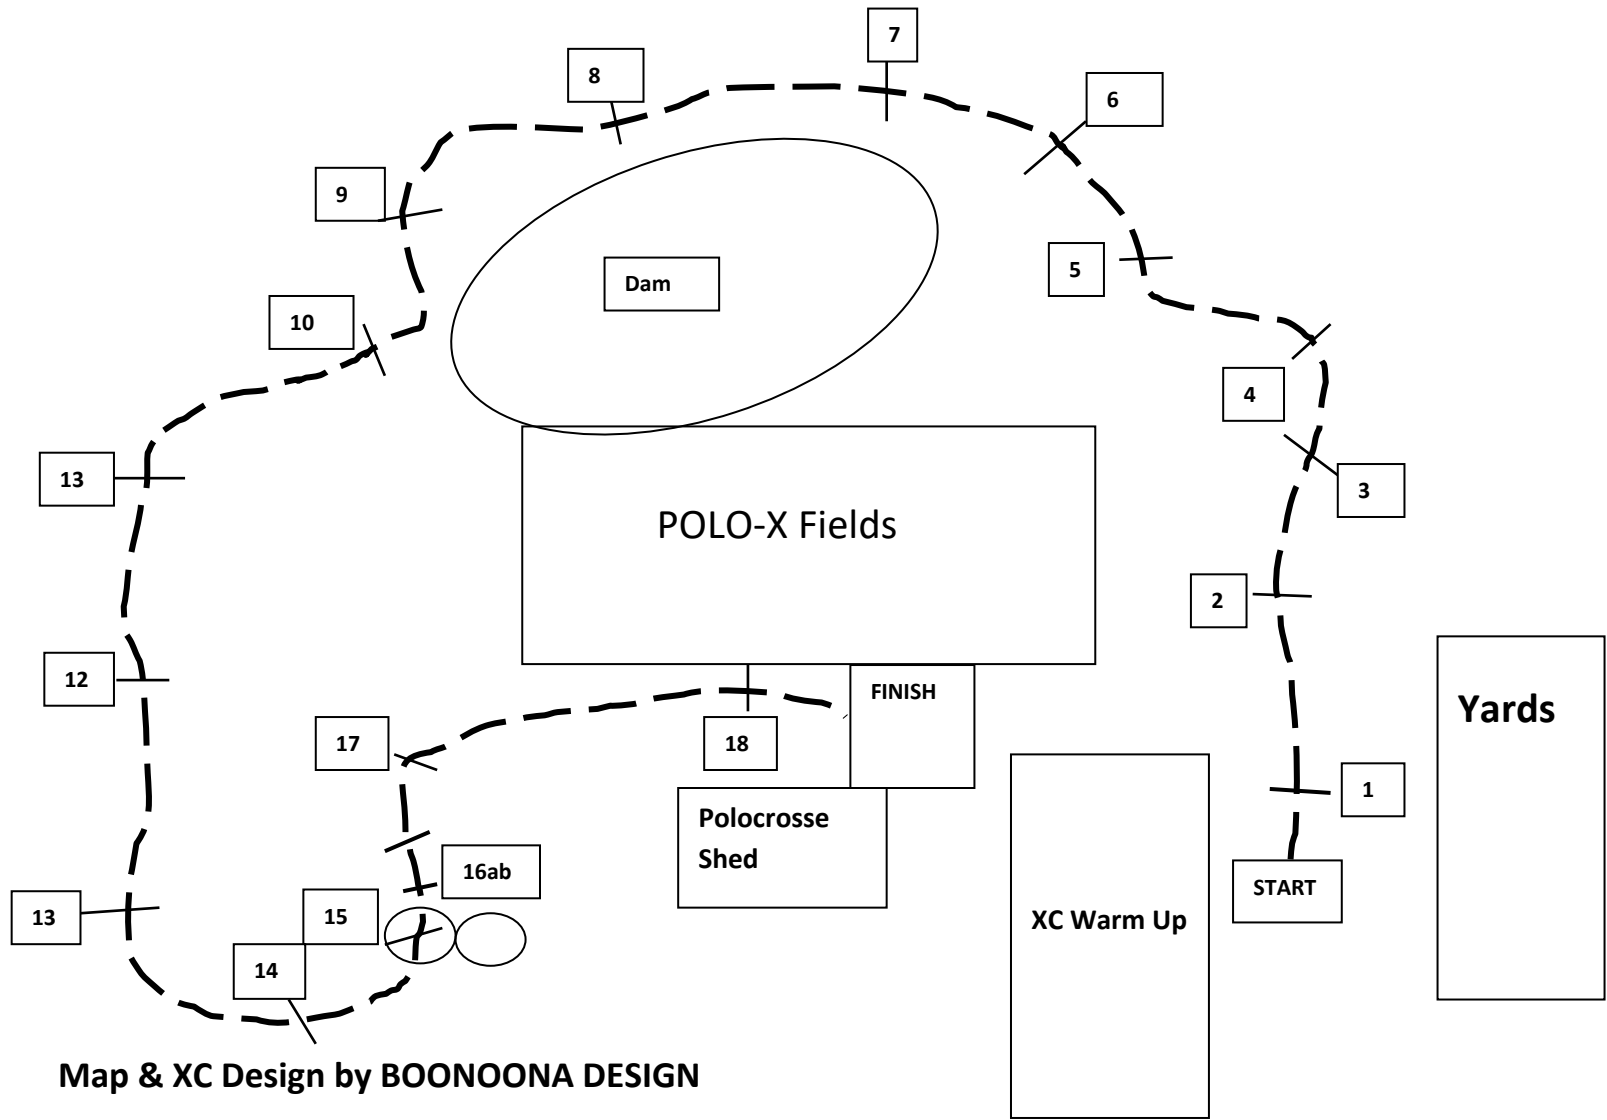

Albury Wodonga Horse Trials EVA60 May 2021

1. Log
2. Skinny Big Log
3. Fallen Tree
4. Skinny Little Log
5. Trakehner
6. New Log
7. Brush Panel
8. Sloping Brush
9. Oxer
10. Log Drop
11. Tidsworth Log
12. Open Ditch
13. Suspended Log
14. Roll Top
15. Water
16. **AB** Logs
17. Log
18. Rolltop

Distance: 1800m
Speed: 375mpm
Time Allowed: 4 min 48 secs
Max Time: 9 min 36 secs
Min Time 4 min 28 secs
Efforts – 19
Orange Numbers

Map & XC Design by BOONOONA DESIGN

www.crosscountryjumps.net