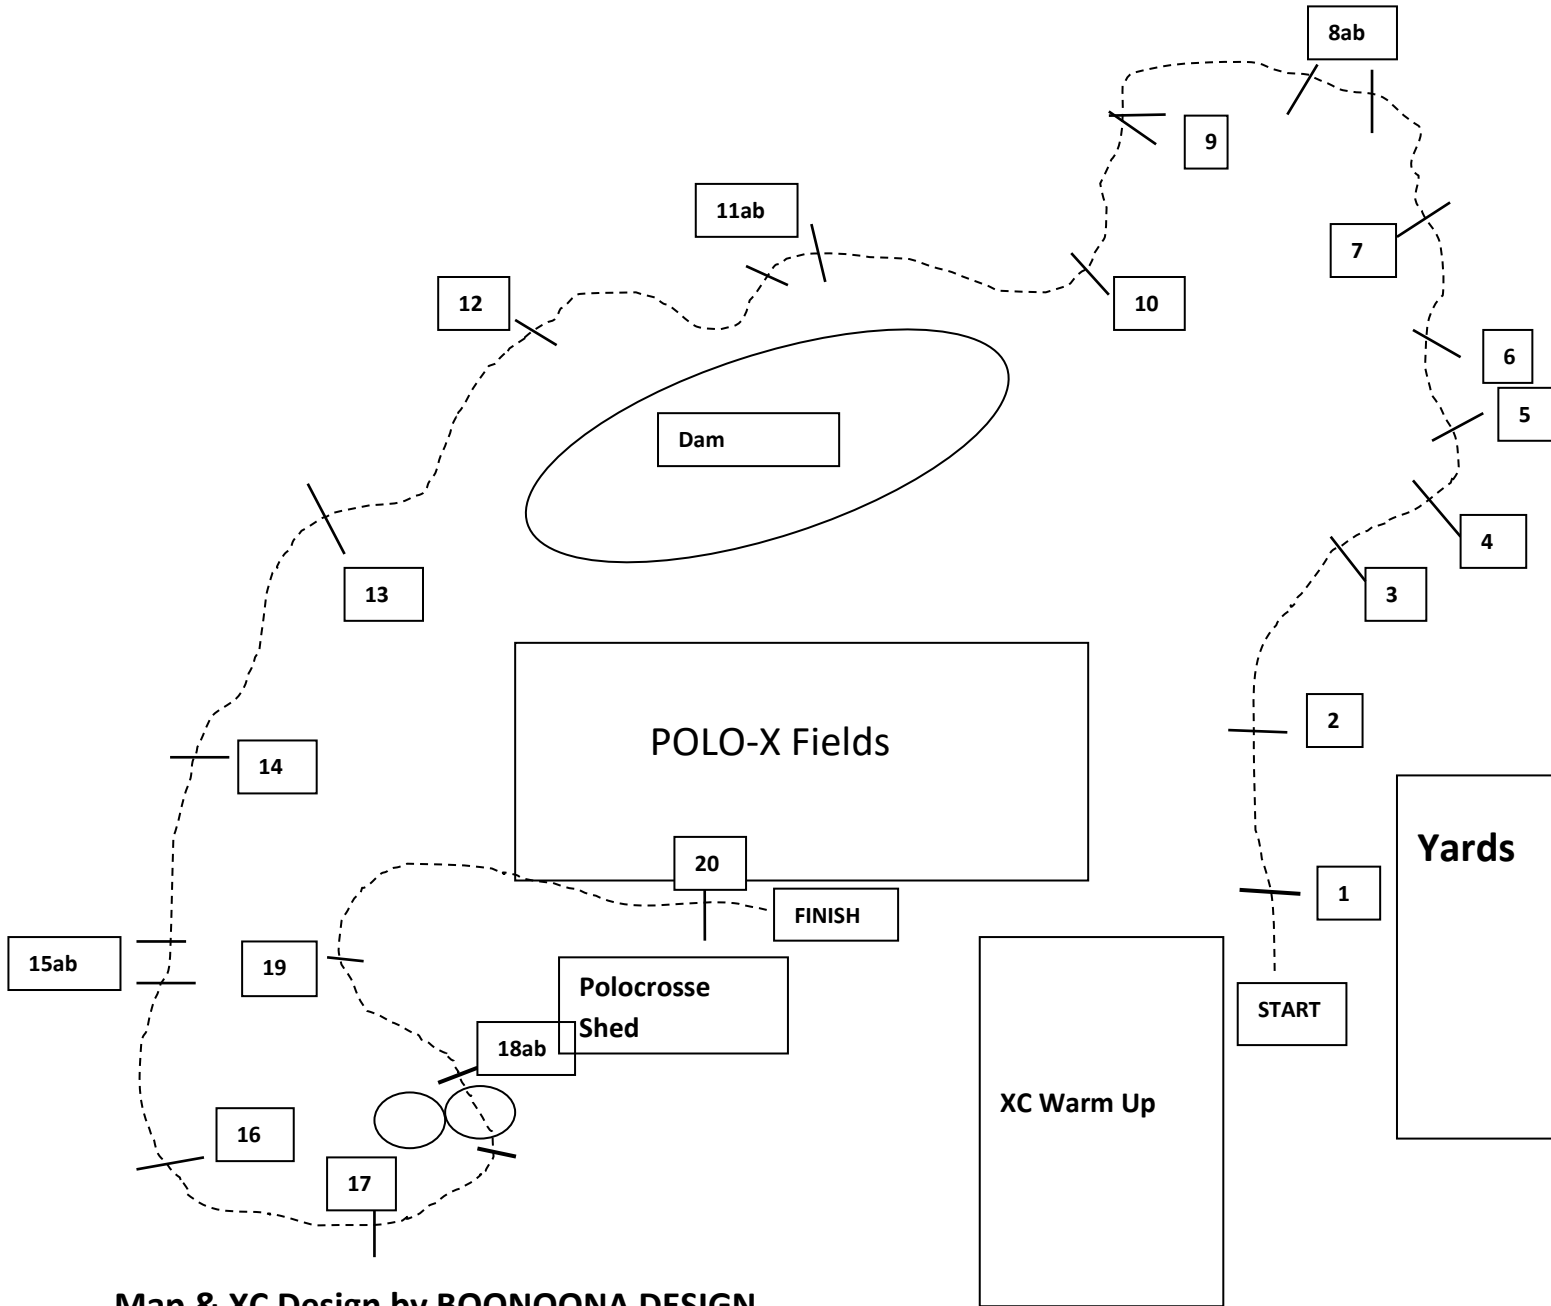

# Albury Wodonga Horse Trials EVA95 MAY 2022

1. Log
2. Sloping Rails
3. Woods Oxer
4. Triangle Log Stack
5. Palisade
6. Brush
7. Crazy Rails
8. **AB** Blue Gum Brush's
9. Corner
10. Trakehner
11. **AB** Brush Panel's
12. Dam Rail
13. Log Drop
14. Log Stack
15. **AB** Logs/Open Ditch
16. Stump Oxer
17. Brush Roll
18. **AB** Suspended Log/Chair
19. Farmyard Stable
20. Hay Feeder

**Distance: 2270m**  
**Speed: 450mpm**  
**Time Allowed: 5 min 3 secs**  
**Max Time: 10 min 6 secs**  
**Min Time 4 min 43 sec**  
**Efforts – 24**  
**Red Numbers**

Map & XC Design by BOONOONA DESIGN