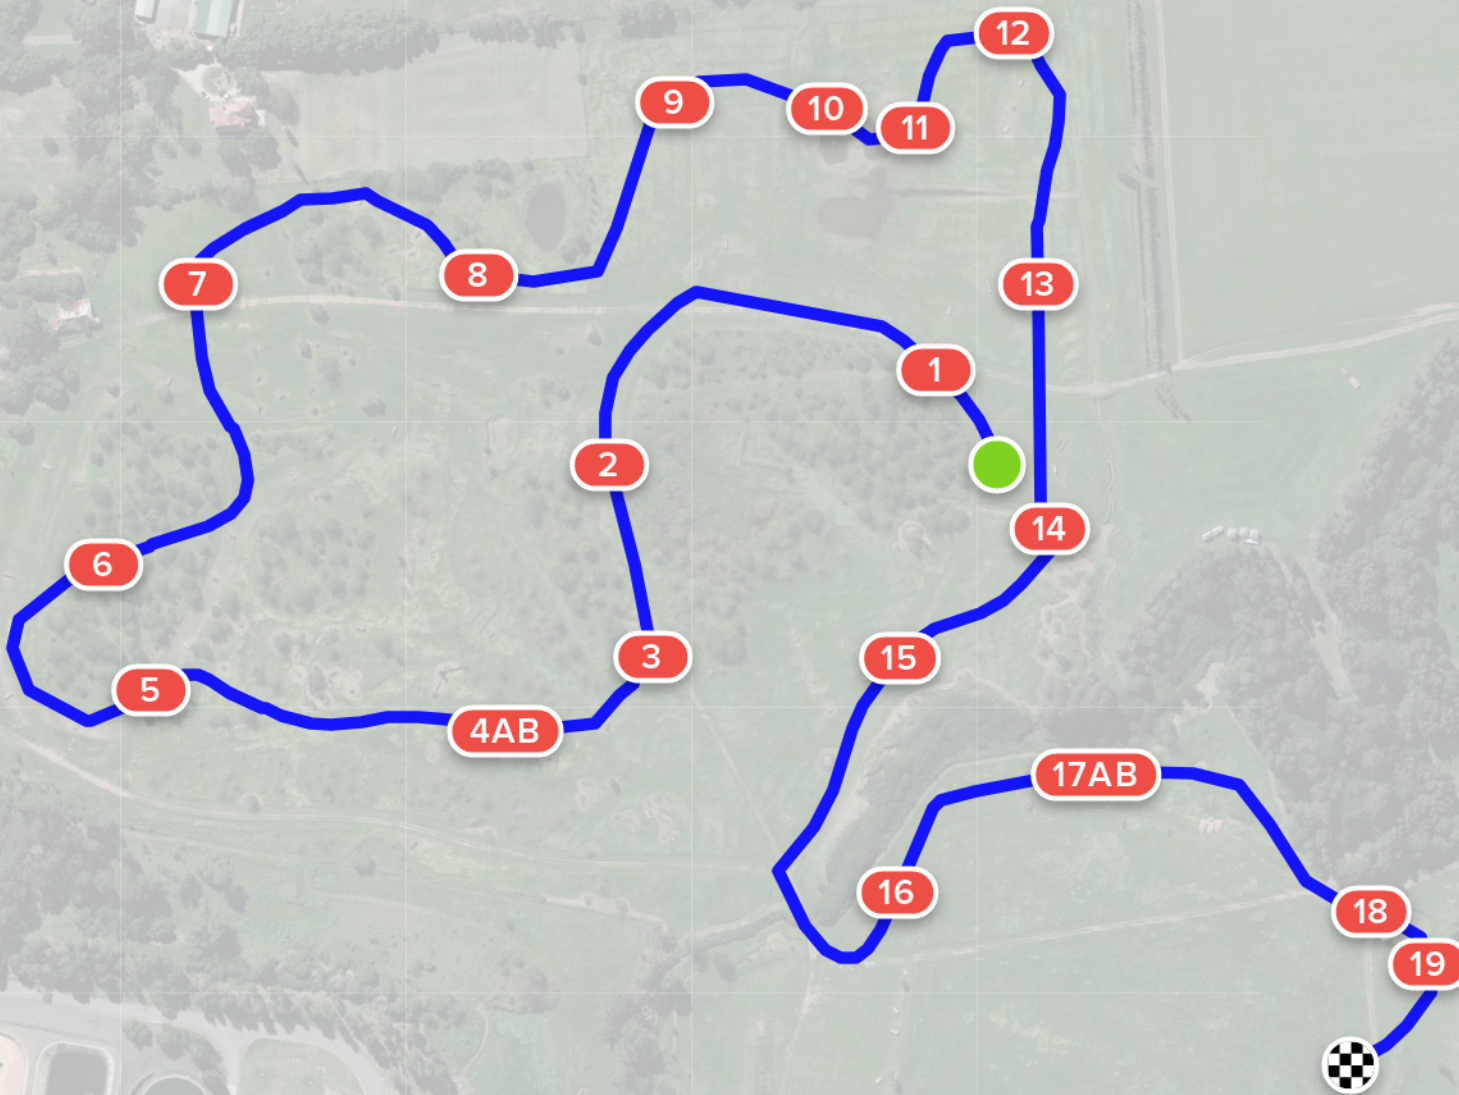

Camden Equestriad EvA 80 December 2021

Efforts: 21	Opt. Time: 5m 34s
Distance: 2300 m	Time Limit: 11m 8s
Speed: 400 m/min	Minimum: 5m 14s

- 1 Logs away
- 2 Portable rails
- 3 Roll top
- 4AB** The hollows
- 5 Big log
- 6 Wagon
- 7 Calf shelter
- 8 Roll top
- 9 Axe
- 10 Hay feeder
- 11 Double brush
- 12 Corner
- 13 Flower box
- 14 Trekhener
- 15 House
- 16 Log pile
- 17AB** The brushes
- 18 Water
- 19 Roll top