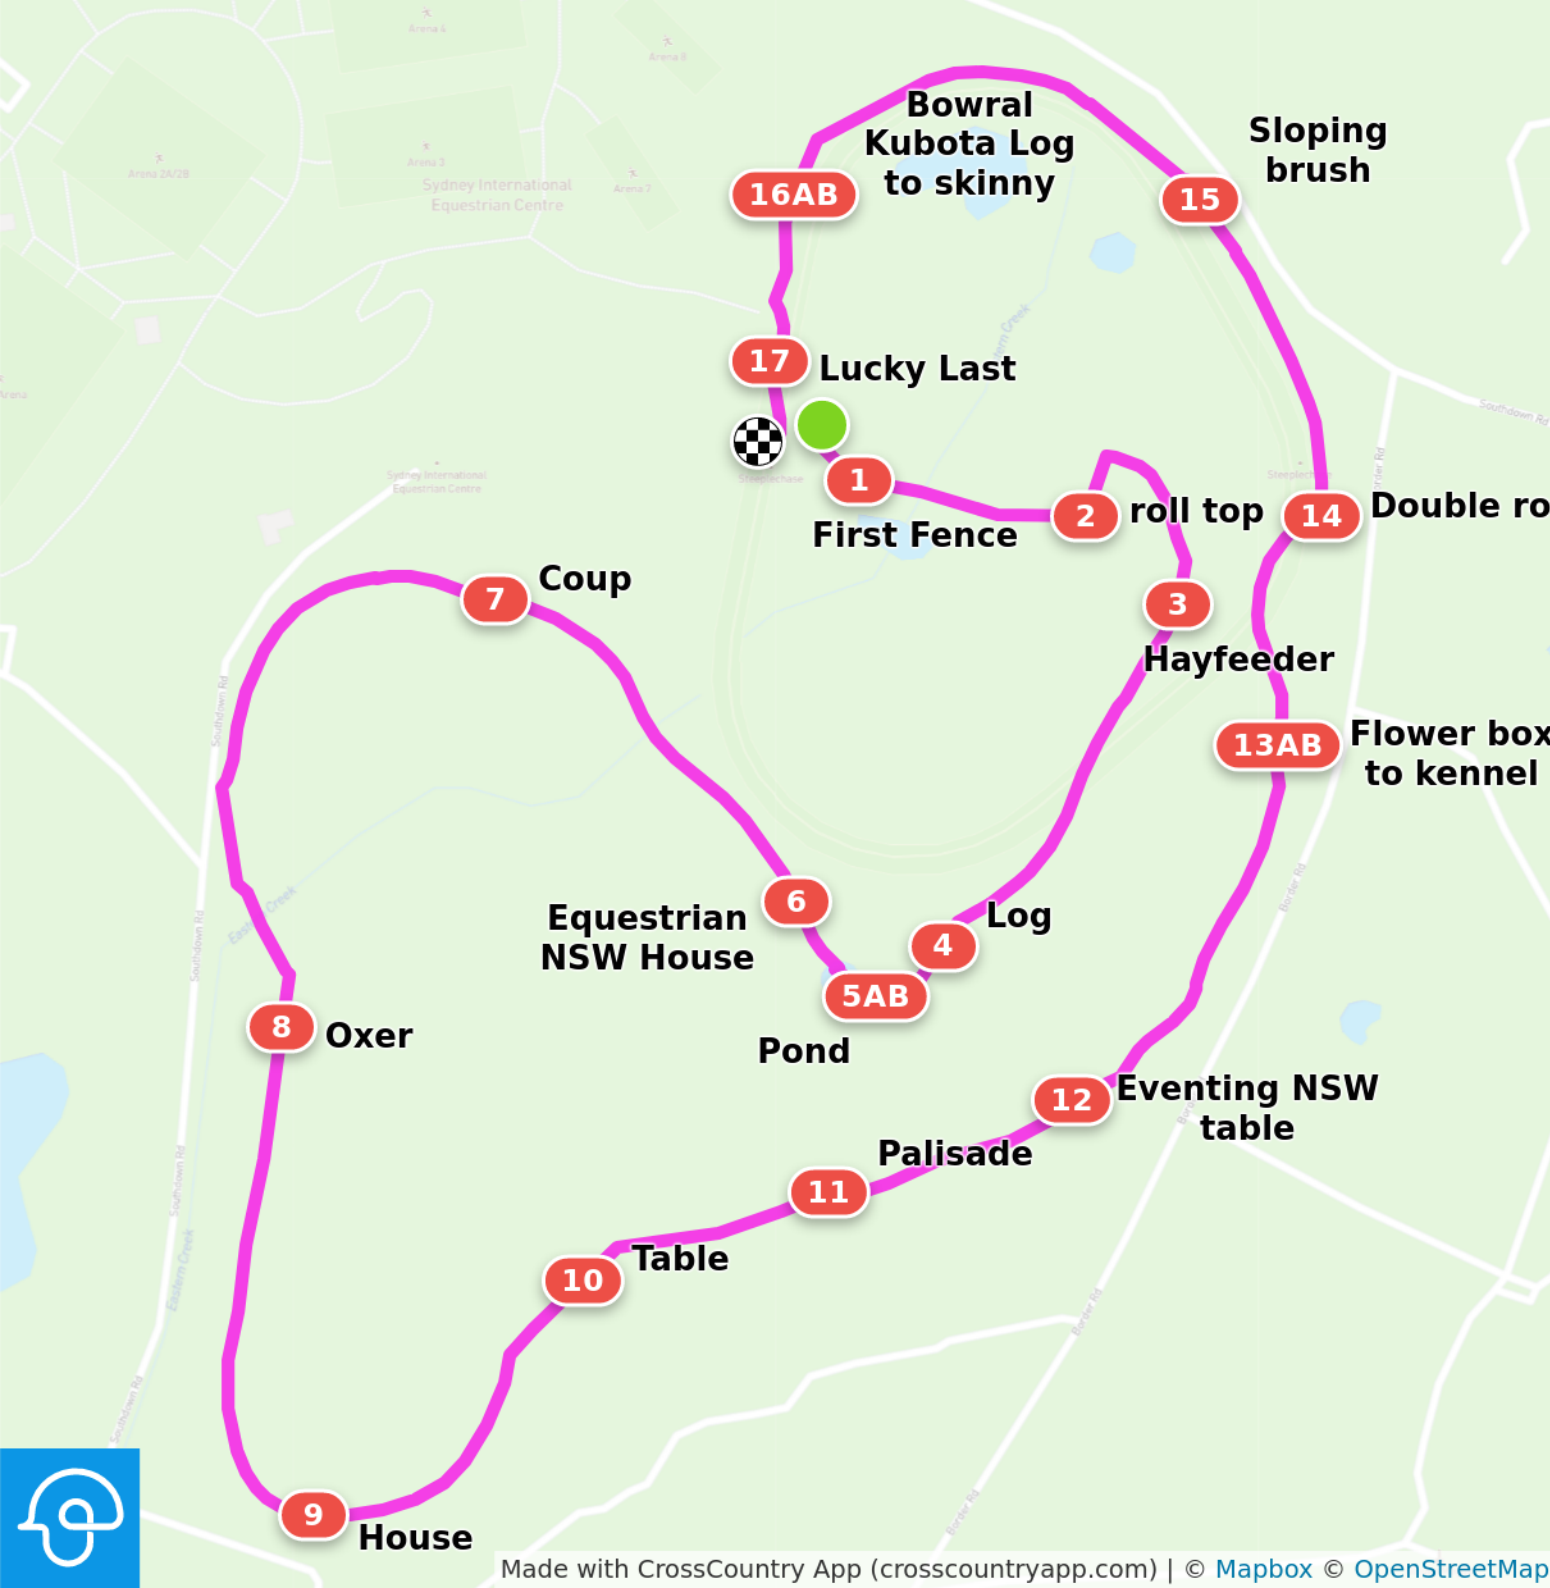

Interschools at SIEC Interschools CCN1*-S July 22 W

Efforts: 20

Opt. Time: 5m 48s

Distance: 2900 m

Time Limit: 11m 36s

Speed: 500 m/min

Minimum: 5m 28s

- 1 First Fence
- 2 roll top
- 3 Hayfeeder
- 4 Log
- 5AB Pond
- 6 Equestrian NSW House
- 7 Coup
- 8 Oxer
- 9 House
- 10 Table
- 11 Palisade
- 12 Eventing NSW table
- 13AB Flower box to kennel
- 14 Double roll
- 15 Sloping brush
- 16AB Bowral Kubota Log to skinny
- 17 Lucky Last