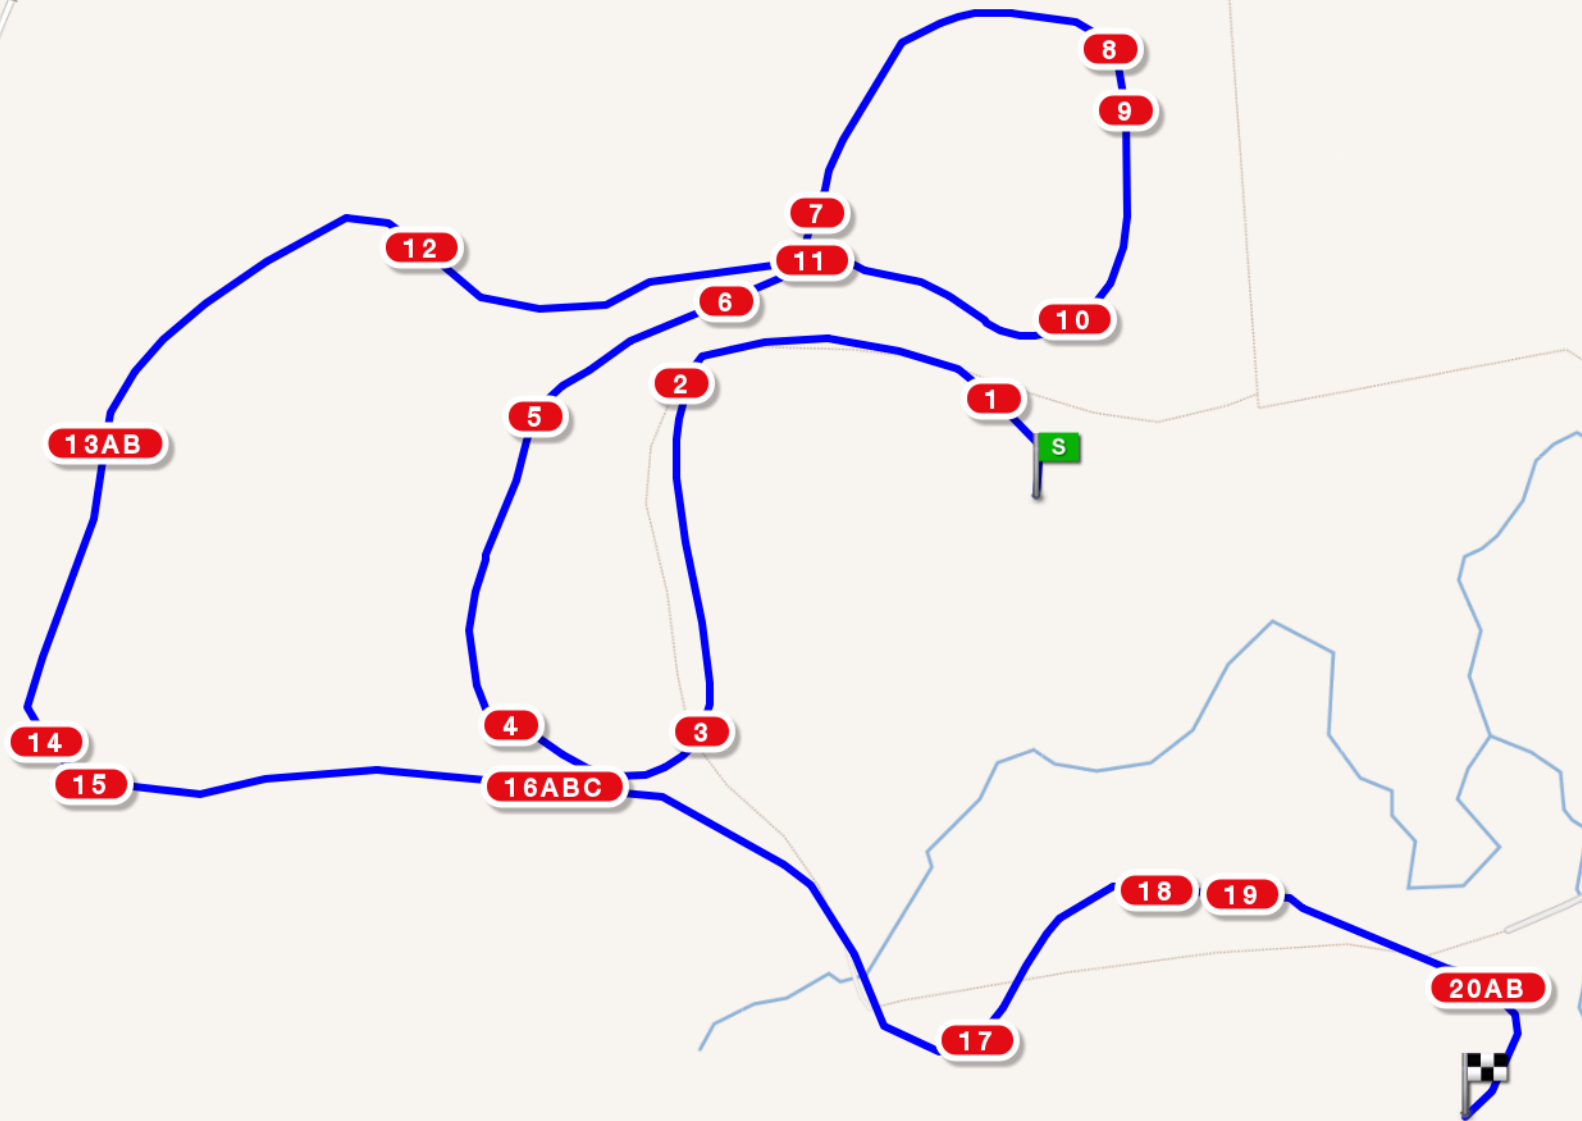

Camden Equestriad EvA 105 4-2018

Speed: 500 m/min **Time:** 5m 19s
Distance: 2650m **Allowed:** 10m 38s
Efforts: 24

- 1 Rails away
- 2 Portable rails
- 3 Open oxer
- 4 Step
- 5 Pheasant feeder
- 6 Flower box
- 7 Hay Rack
- 8 Corner
- 9 Brush
- 10 Tool box
- 11 New brush
- 12 House
- 13AB Roll top
- 14 Brush
- 15 Brush
- 16ABC The Hollows
- 17 Log pile
- 18 Narrow brush
- 19 Brush
- 20AB Bilbo's billabong