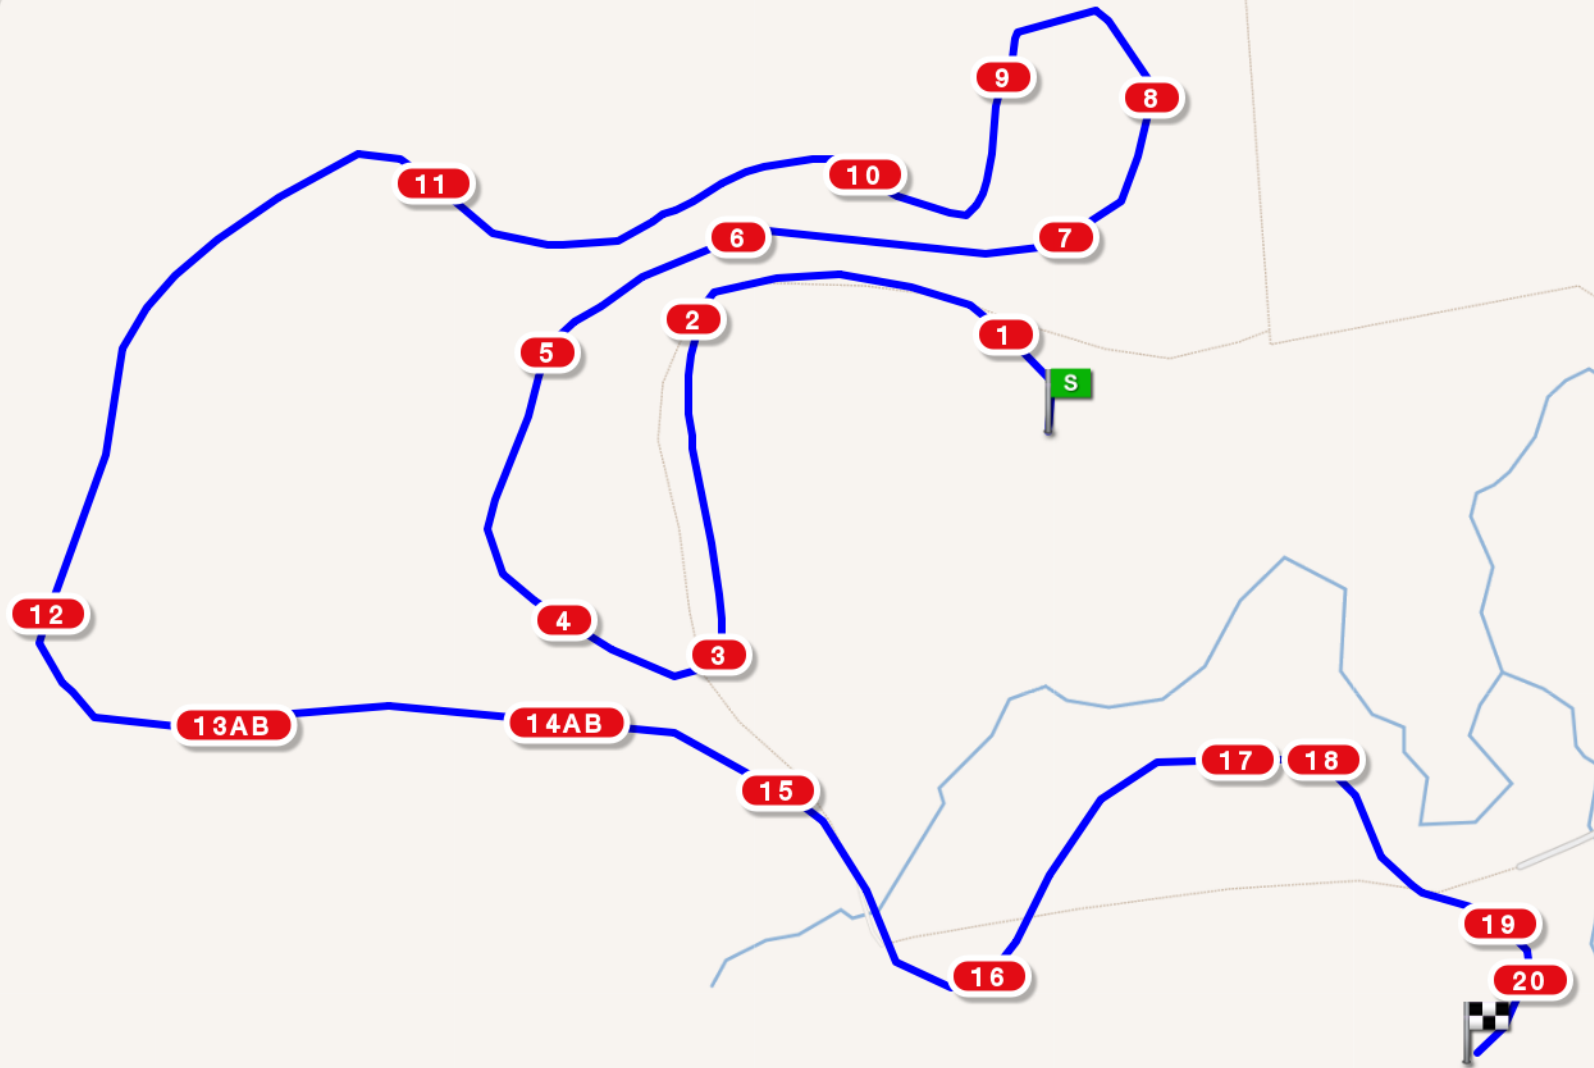

# Camden Equestriad EvA 60 4-2018

**Speed:** 350 m/min    **Time:** 6m 22s  
**Distance:** 2220m    **Allowed:** 12m 44s  
**Efforts:** 22

- 1 Logs away
- 2 Portable rails
- 3 Box oxer
- 4 Step
- 5 Tool box
- 6 Flower box
- 7 Screw driver
- 8 Corner
- 9 Diamond slope
- 10 new brush
- 11 Seat
- 12 trakhener
- 13AB The Brushes
- 14AB The Hollows
- 15 Table
- 16 Log pile
- 17 Table and chairs
- 18 house
- 19 Bilbo's billabong
- 20 Treasure chest