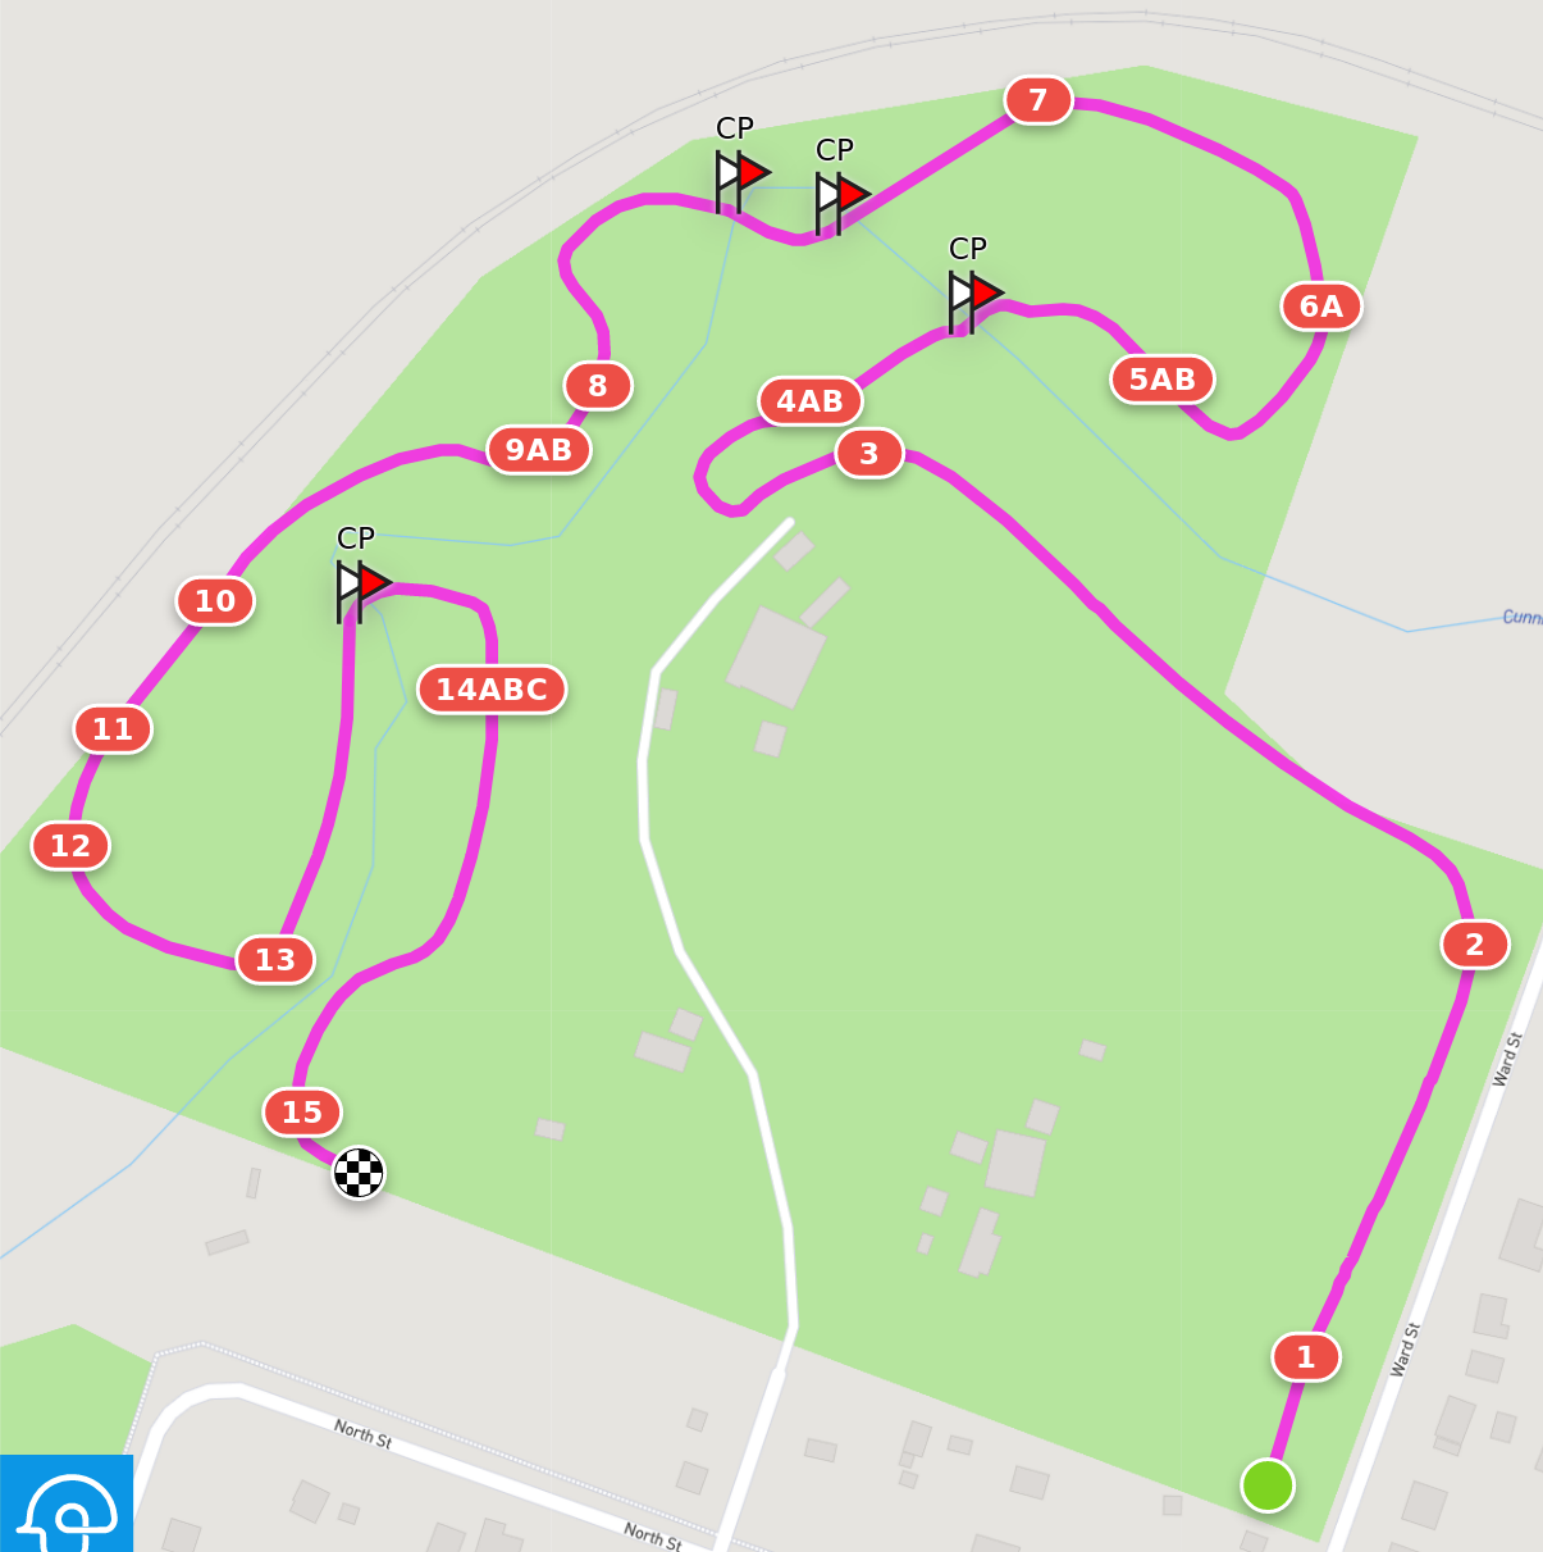

# Harden Horse Trials ODE 2022 CCN\*-S August 2022

Efforts: 20      Opt. Time: 4m 26s  
Distance: 2220 m      Time Limit: 8m 52s  
Speed: 500 m/min      Minimum: 4m 6s

- 1 Emma Brown Legal No 1
- 2 Donges IGA Barns
- 3 Hygain Picnic tables
- 4AB Bendigo Bank Railway
- Compulsory Passage**
- 5AB Parkers Smash Repairs DHG
- 6 TBV Equestrian Supplies Apex
- 7 Flower box
- Compulsory Passage**
- Compulsory Passage**
- 8 Down Hill
- 9A Jonseys Bobcat pond
- 9B TBV Trapezium
- 10 Hilltop Triple bar
- 11 Karl's Chairs
- 12 James Train
- 13 Nat Blundell Eventing Palisades
- Compulsory Passage**
- 14ABC Wine and Water jump
- 15 Cultiv8 Financial Advisers Helsinki