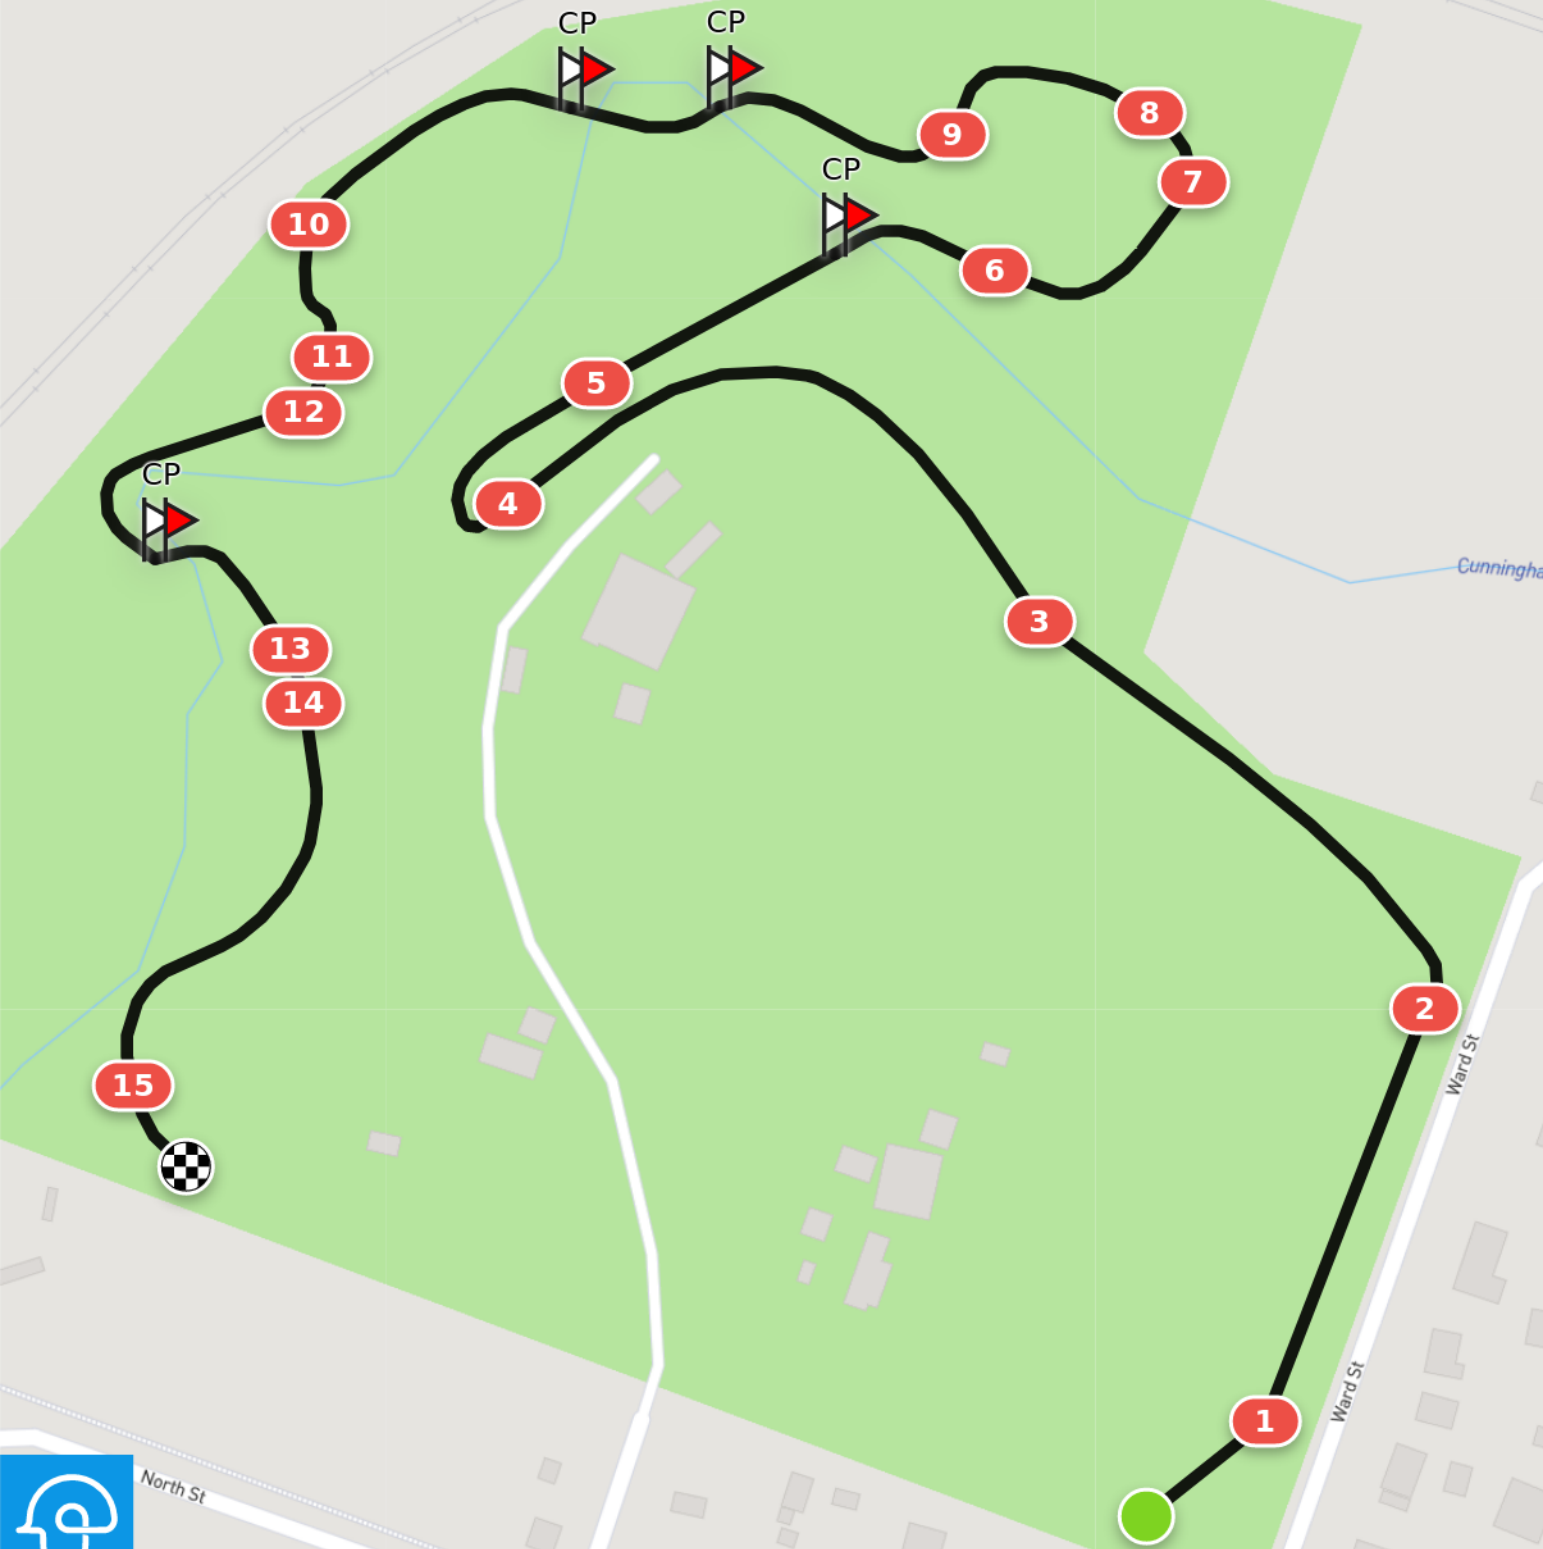

Harden Horse Trials ODE 2022 EVA60 August 2022

Efforts: 15 Opt. Time: 5m 14s
Distance: 1837 m Time Limit: 10m 28s
Speed: 350 m/min Minimum: 4m 54s

- 1 Emma Brown Legal No 1
- 2 Donges IGA Barns
- 3 Sloping rails
- 4 Hygain Picnic Tables
- 5 Bendigo Bank Railway Log
- Compulsory Passage**
- 6 Parkers Smash Repairs DHG Roll
- 7 TBV Equestrian Supplies Apex
- 8 Emily train
- 9 Trakehner Revamped
- Compulsory Passage**
- Compulsory Passage**
- 10 Hill Tops Roll
- 11 Jonseys Bobcat Brush Roll
- 12 TBV Trapezium
- Compulsory Passage**
- 13 Essential Energy Water jump
- 14 R & J Slopes
- 15 Cultiv8 Financial Advisers Helsinki