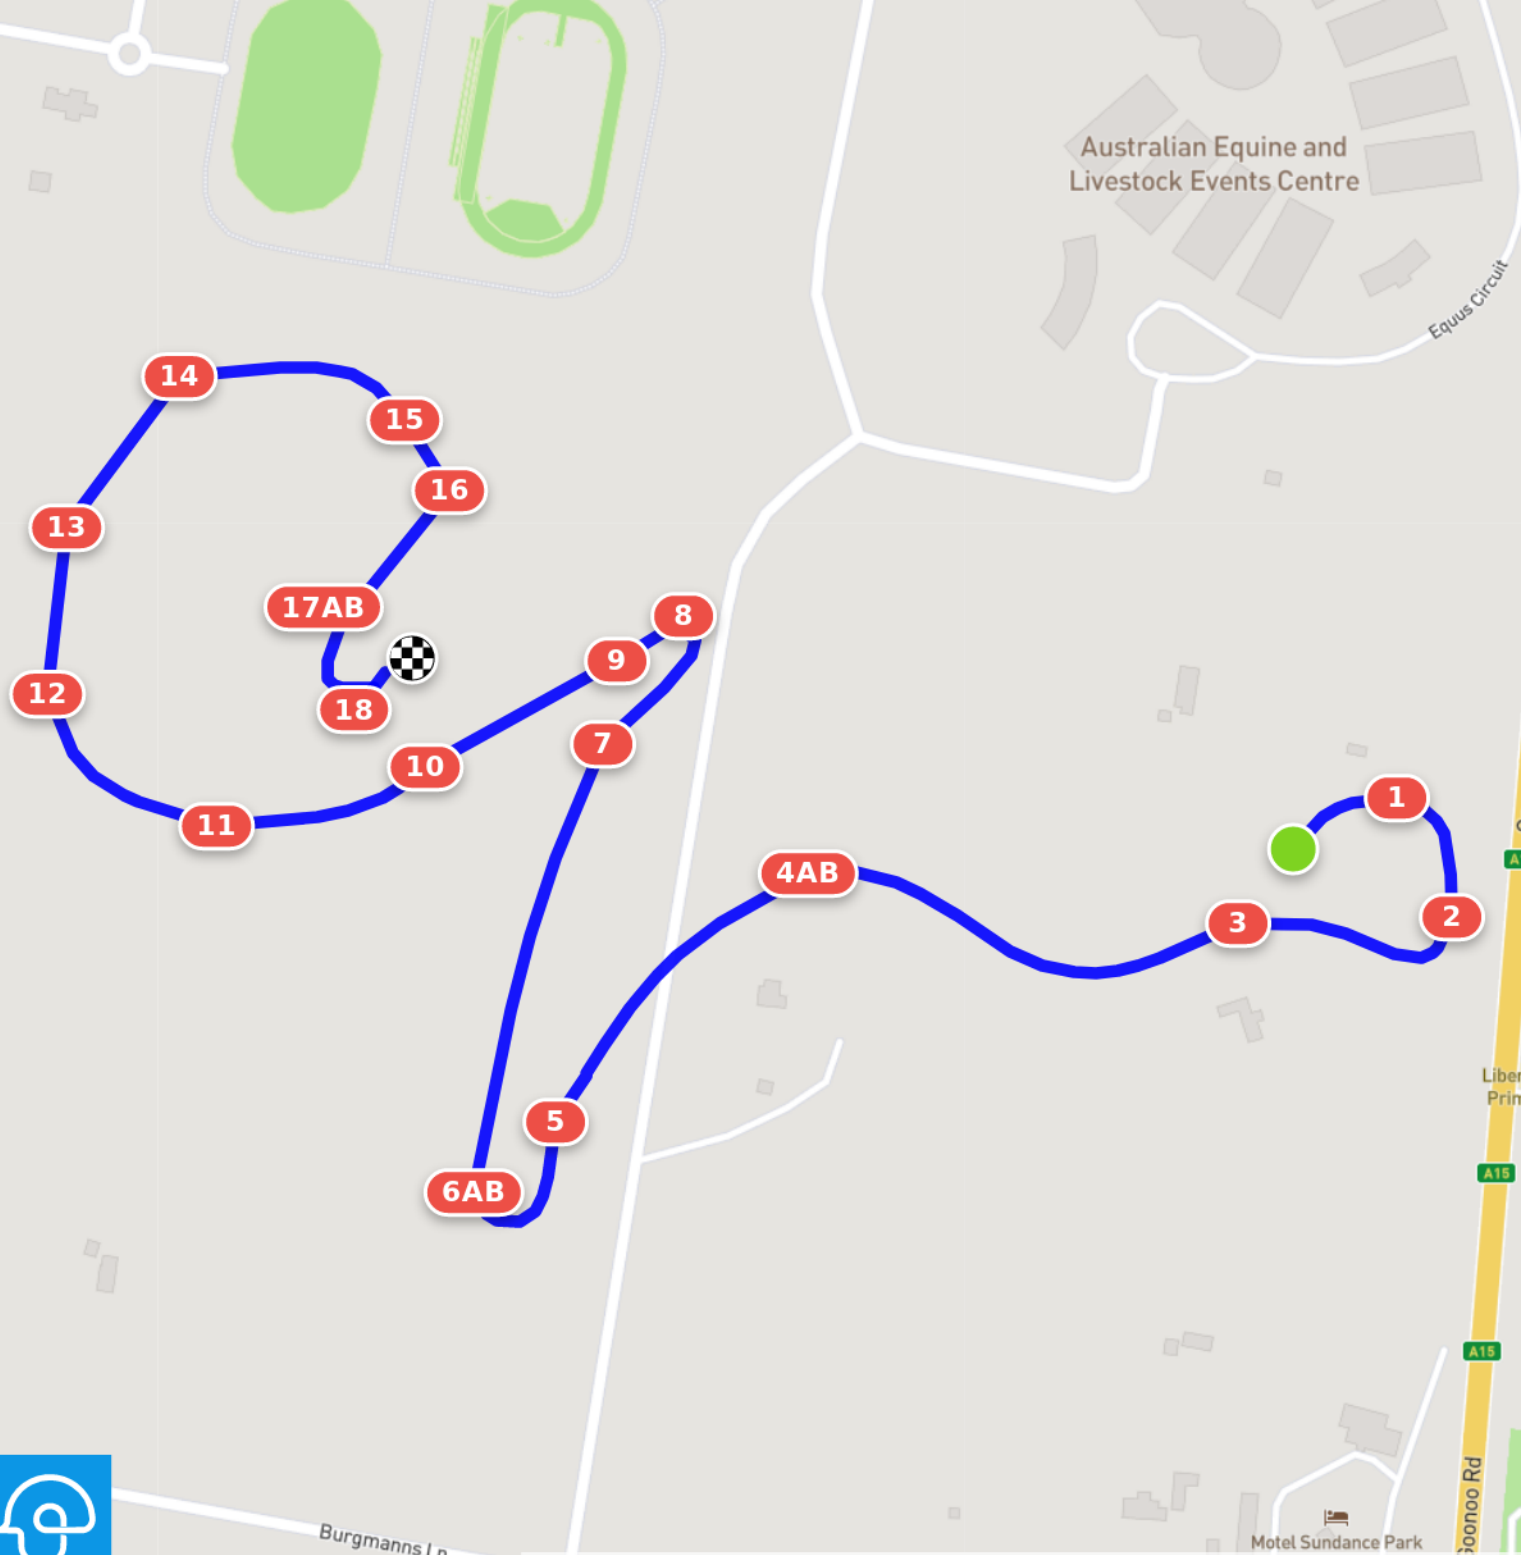

ISHE 2022 CCN1*

Black on Pink

Efforts: 21

Opt. Time: 5m 6s

Distance: 2554 m

Time Limit: 10m 12s

Speed: 500 m/min

Minimum: 4m 46s

- 1 Welcome rails
- 2 Goonoo Goonoo Garden
- 3 Sandhills Roll top
- 4AB Portable Horse Stables Roll top to Chevron
- 5 Ramp
- 6AB Jacks Houses
- 7 Heritage Hill Flower box
- 8 Proten Wine Bottle
- 9 Apex
- 10 Equilume Cabin
- 11 Roberts Mechanical Ditch Palisade
- 12 Equilume White pipes
- 13 Ramp
- 14 Roll Top to Skinny
- 15 Double R machinery Water
- 16 Trakhener
- 17AB Skinny to Roll Top
- 18 TIE Box