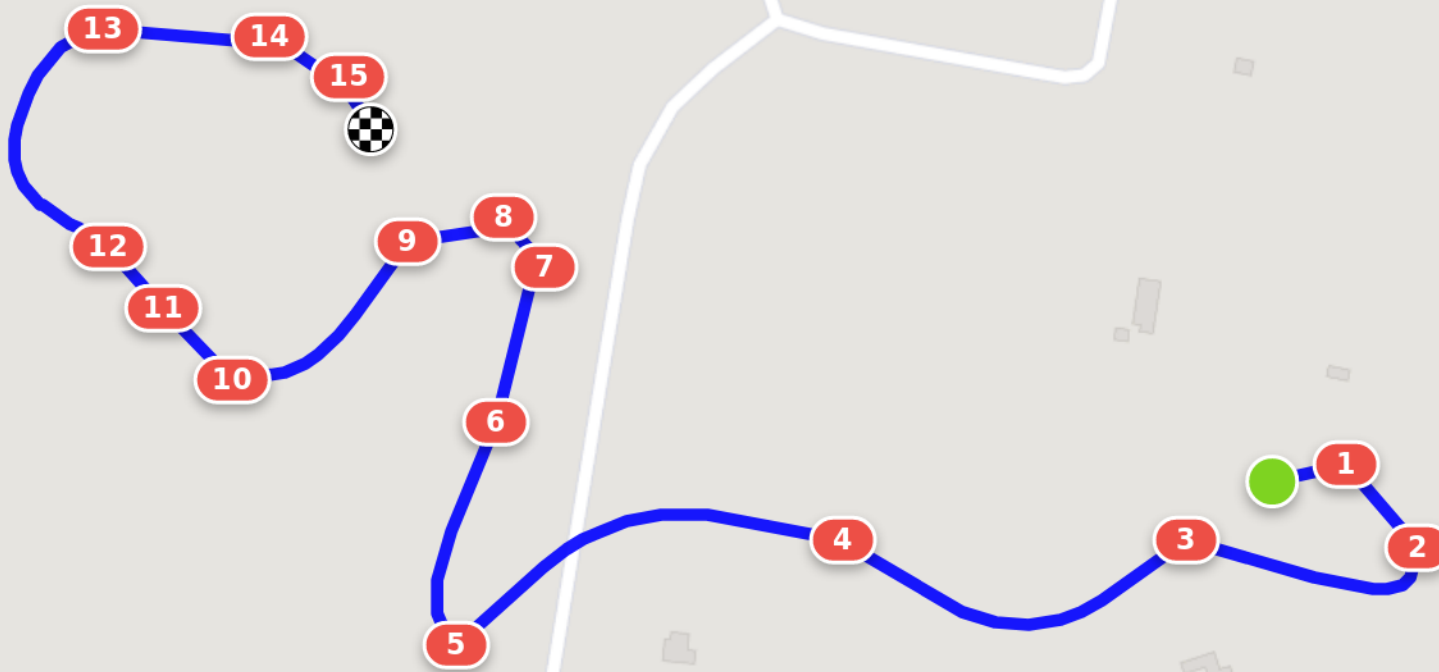

ISHE 2022 EvA50cm

White on Purple

Efforts: 15
Opt. Time: 5m 48s
Distance: 1741 m
Time Limit: 11m 36s
Speed: 300 m/min
Minimum: 5m 28s

- 1 Welcome log
- 2 Goonoo Goonoo Log
- 3 Log
- 4 Roll top
- 5 Red/White 1/4 Roll
- 6 Horseland house
- 7 Proten Water
- 8 Sleeper log
- 9 Jacks House
- 10 Log
- 11 Southern Cross Warmbloods Sleeper log
- 12 Tamworth Horse Transport Log in trees
- 13 Log on mound
- 14 Double R Machinery Water
- 15 Axels Brush