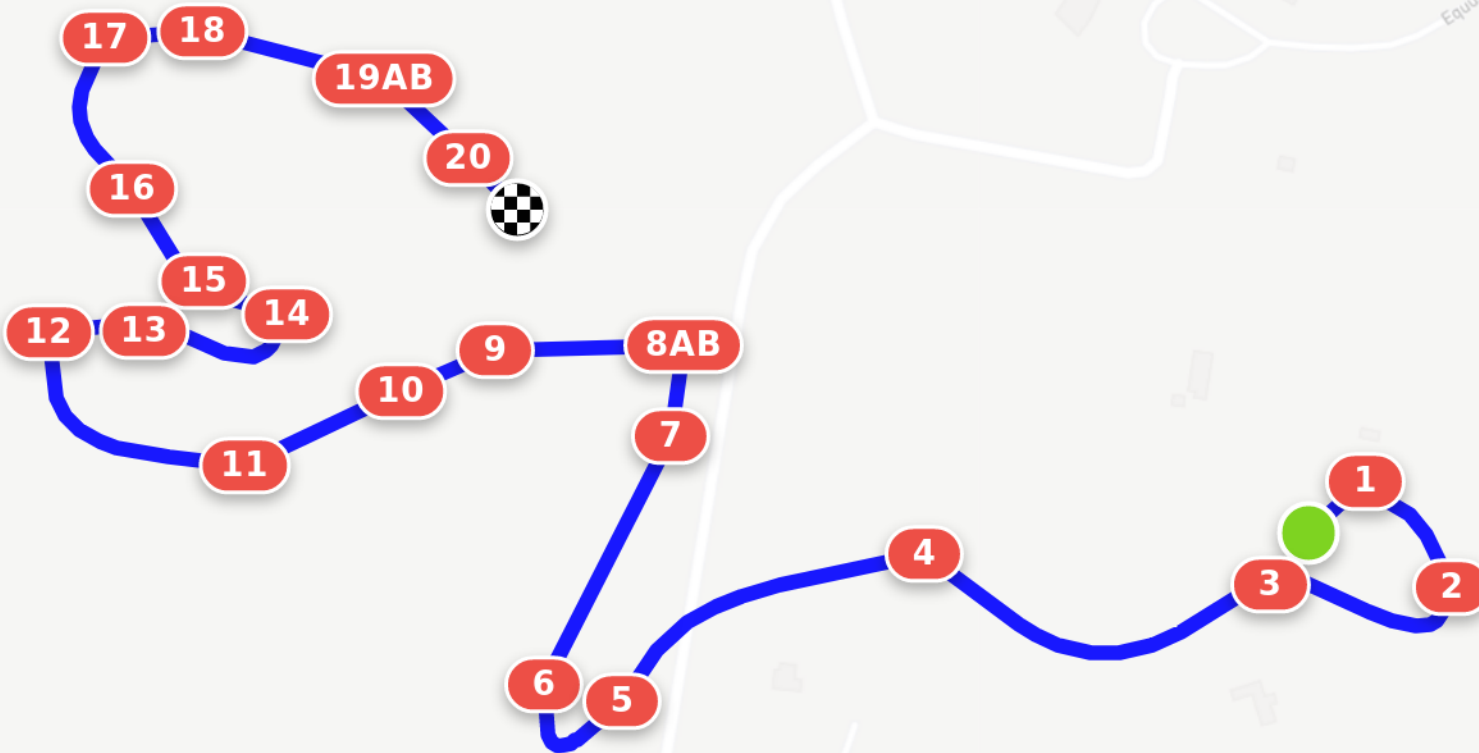

ISHE 2022 EvA80cm

Black on white

Efforts: 22 Opt. Time: 5m 57s
Distance: 2381 m Time Limit: 11m 54s
Speed: 400 m/min Minimum: 5m 37s

- 1 Welcome log
- 2 Goonoo Goonoo Log
- 3 Quarter Roll
- 4 Brush Roll Top
- 5 Ramp
- 6 Animal Therapeutics Red/White table
- 7 Sandhills Flower box
- 8AB Proten Water
- 9 Double R Equipment Tractor
- 10 Hogs Breath Feeder
- 11 Roberts Mechanical Ditch Palisade
- 12 Moore Park Apartments Skinny ramp
- 13 Southern Cross Warmbloods Chevron
- 14 Log in trees
- 15 Wagon
- 16 Apex
- 17 Horseland House
- 18 Mound
- 19AB New Water
- 20 Hazells Dlamond Brush