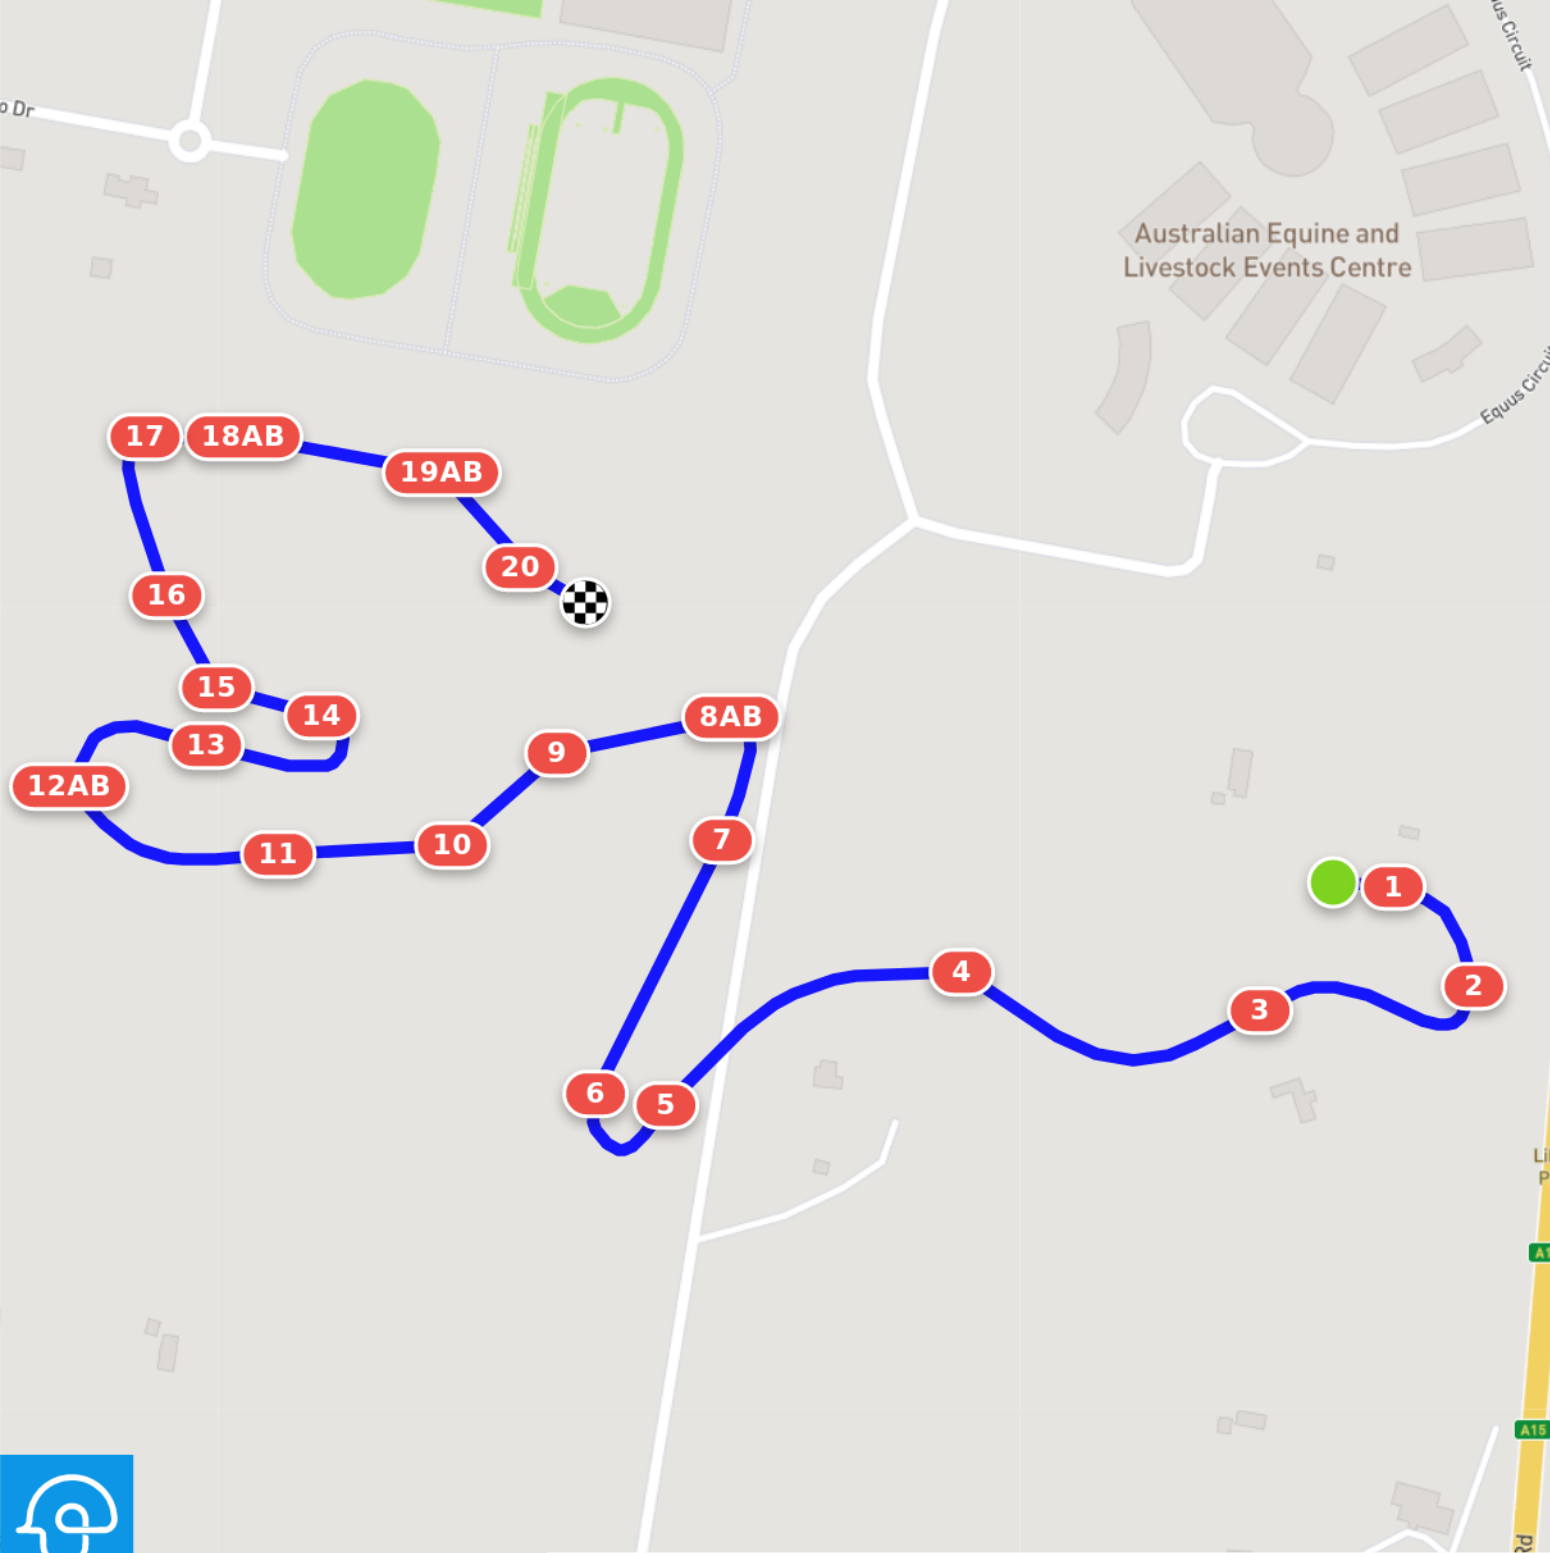

ISHE 2022 EvA95cm

White on Red

Efforts: 24 Opt. Time: 5m 20s
Distance: 2398 m Time Limit: 10m 40s
Speed: 450 m/min Minimum: 5m 0s

- 1 Welcome Roll
- 2 Goonoo Goonoo Roll Top
- 3 Sloping ramp
- 4 Brush roll
- 5 Ramp
- 6 Red/White table
- 7 Flower Box
- 8AB Proten Water
- 9 Double R Equipment Tractor
- 10 Honk Kong Feeder
- 11 Roberts Mechanical Ditch palisade
- 12AB Moore Park Apartments Double Ramps
- 13 Chevron
- 14 Log in trees
- 15 Ozshotz Camera
- 16 Apex
- 17 Horseland houses
- 18AB Mound
- 19AB Pursehouse Rural water
- 20 Diamond Brush