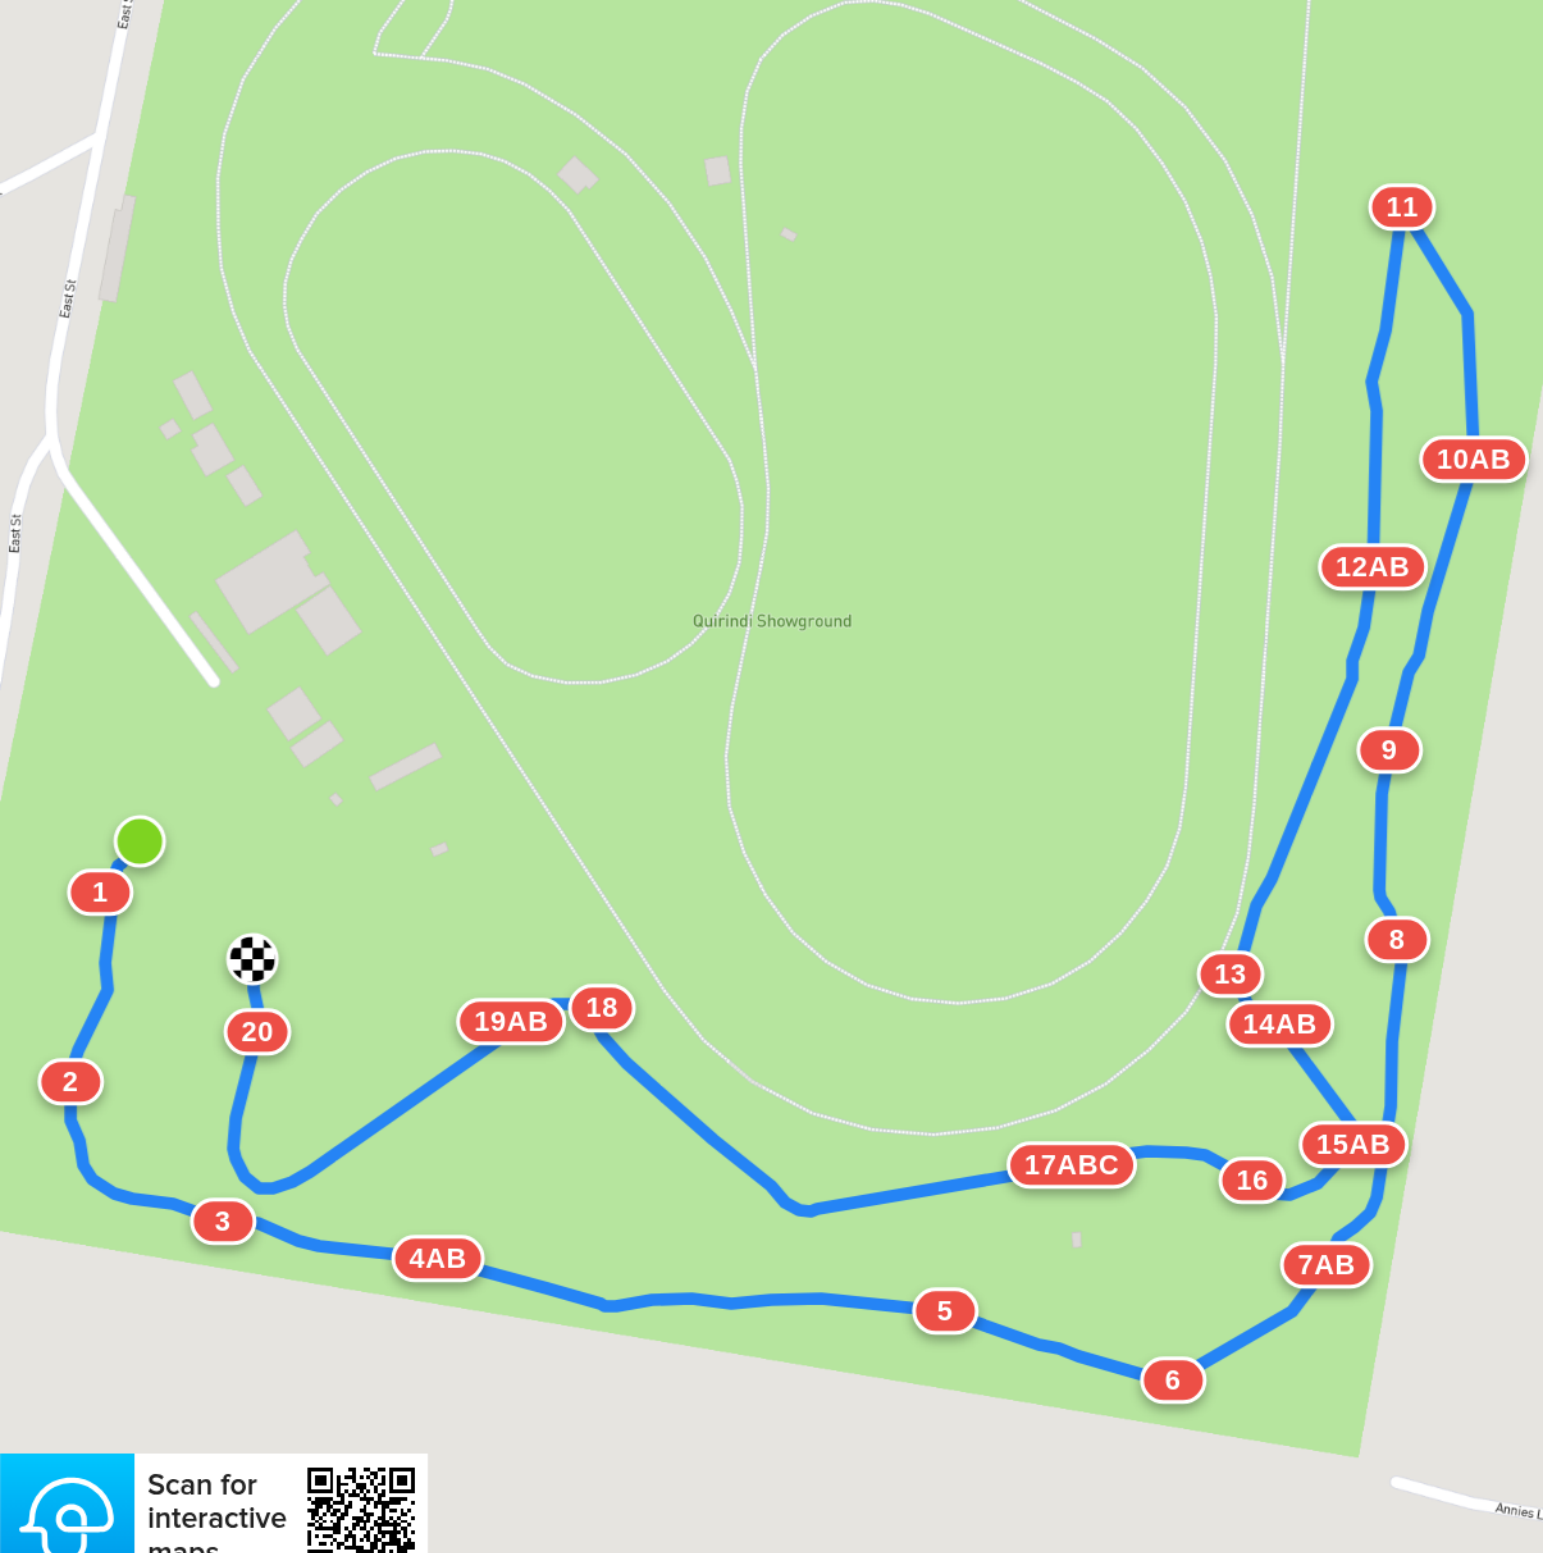

Quirindi CCN APRIL 2025 2star-S

Efforts: 29 Opt. Time: 5m 41s
Distance: 2950 m Time Limit: 11m 22s
Speed: 520 m/min Minimum: 5m 21s

- 1 Triangle Log Stack
- 2 Picnic Table
- 3 Mim Oxer
- 4AB Bank Drop / Roll Top
- 5 Hay Feeder
- 6 Big Log
- 7AB Skinny Mim Oxer / Corner
- 8 Ditch Brush Palisade
- 9 Cement Pipe
- 10AB Big Brush / Corner
- 11 Trakakner
- 12AB Pine Table / Calf Shelter
- 13 Sloping Brush
- 14AB Mim Rails / Skinny Cabin
- 15AB T Bar / Brush Roll
- 16 Mim Rail
- 17ABC Chevron / Water Drop / Log Roll
- 18 Fallen Tree
- 19AB Pine Oxer / Mim Corner
- 20 Rolltop