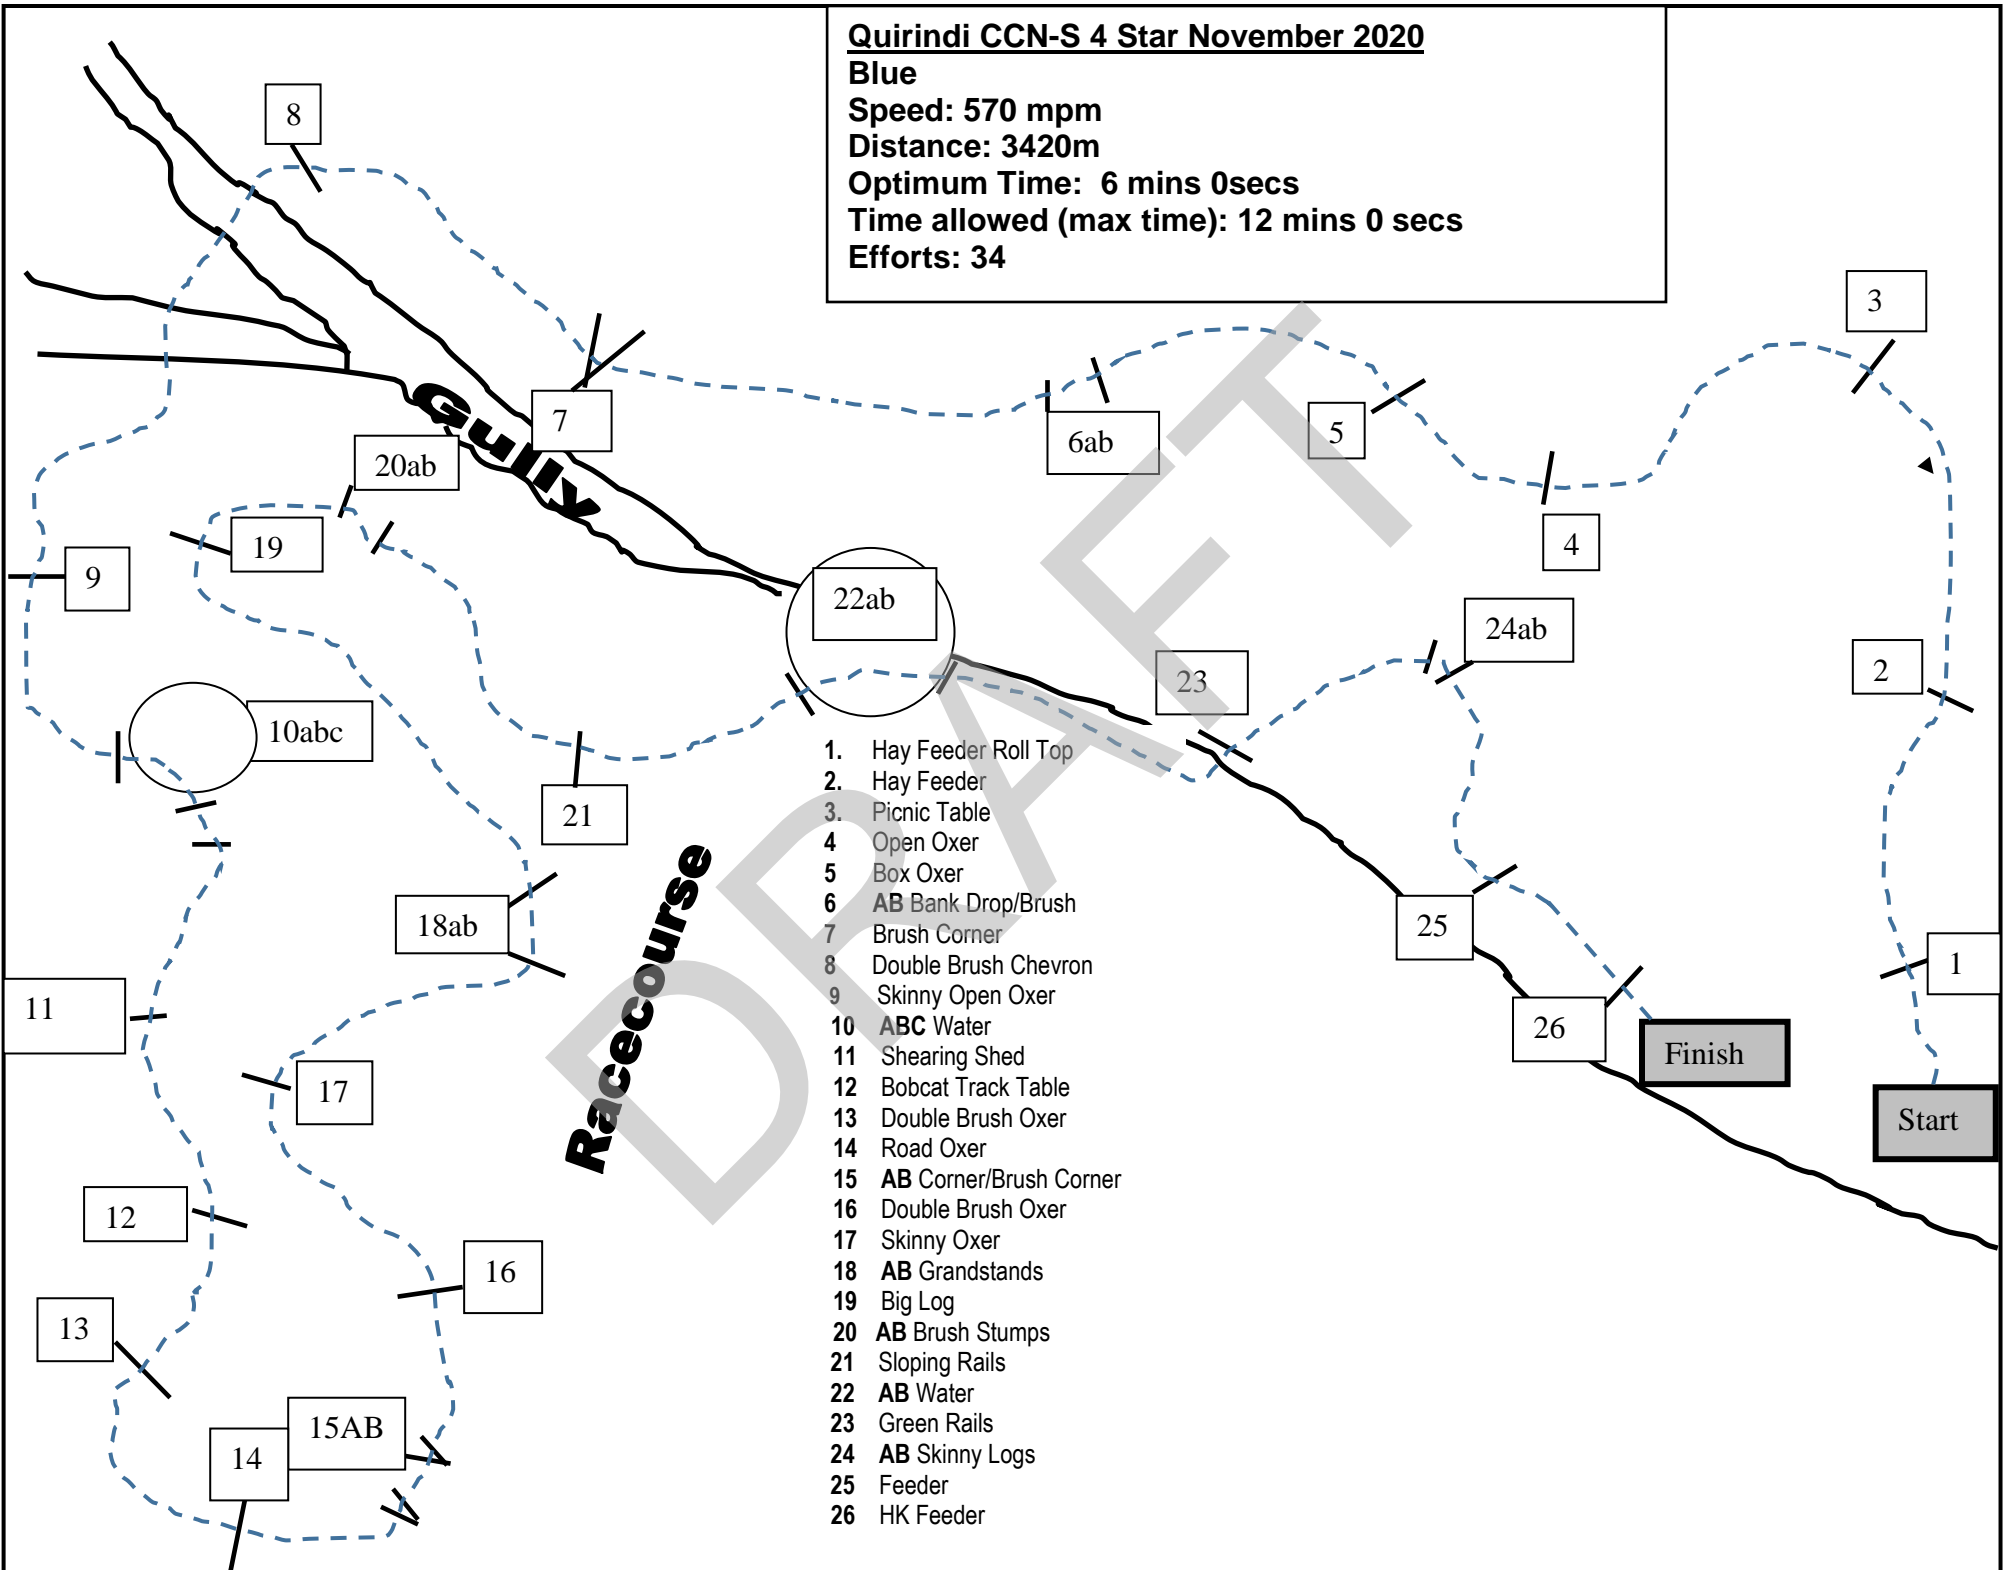

Quirindi CCN-S 4 Star November 2020

Blue

Speed: 570 mpm

Distance: 3420m

Optimum Time: 6 mins 0secs

Time allowed (max time): 12 mins 0 secs

Efforts: 34

22ab

1. Hay Feeder Roll Top
2. Hay Feeder
3. Picnic Table
4. Open Oxer
5. Box Oxer
6. AB Bank Drop/Brush
7. Brush Corner
8. Double Brush Chevron
9. Skinny Open Oxer
10. ABC Water
11. Shearing Shed
12. Bobcat Track Table
13. Double Brush Oxer
14. Road Oxer
15. AB Corner/Brush Corner
16. Double Brush Oxer
17. Skinny Oxer
18. AB Grandstands
19. Big Log
20. AB Brush Stumps
21. Sloping Rails
22. AB Water
23. Green Rails
24. AB Skinny Logs
25. Feeder
26. HK Feeder