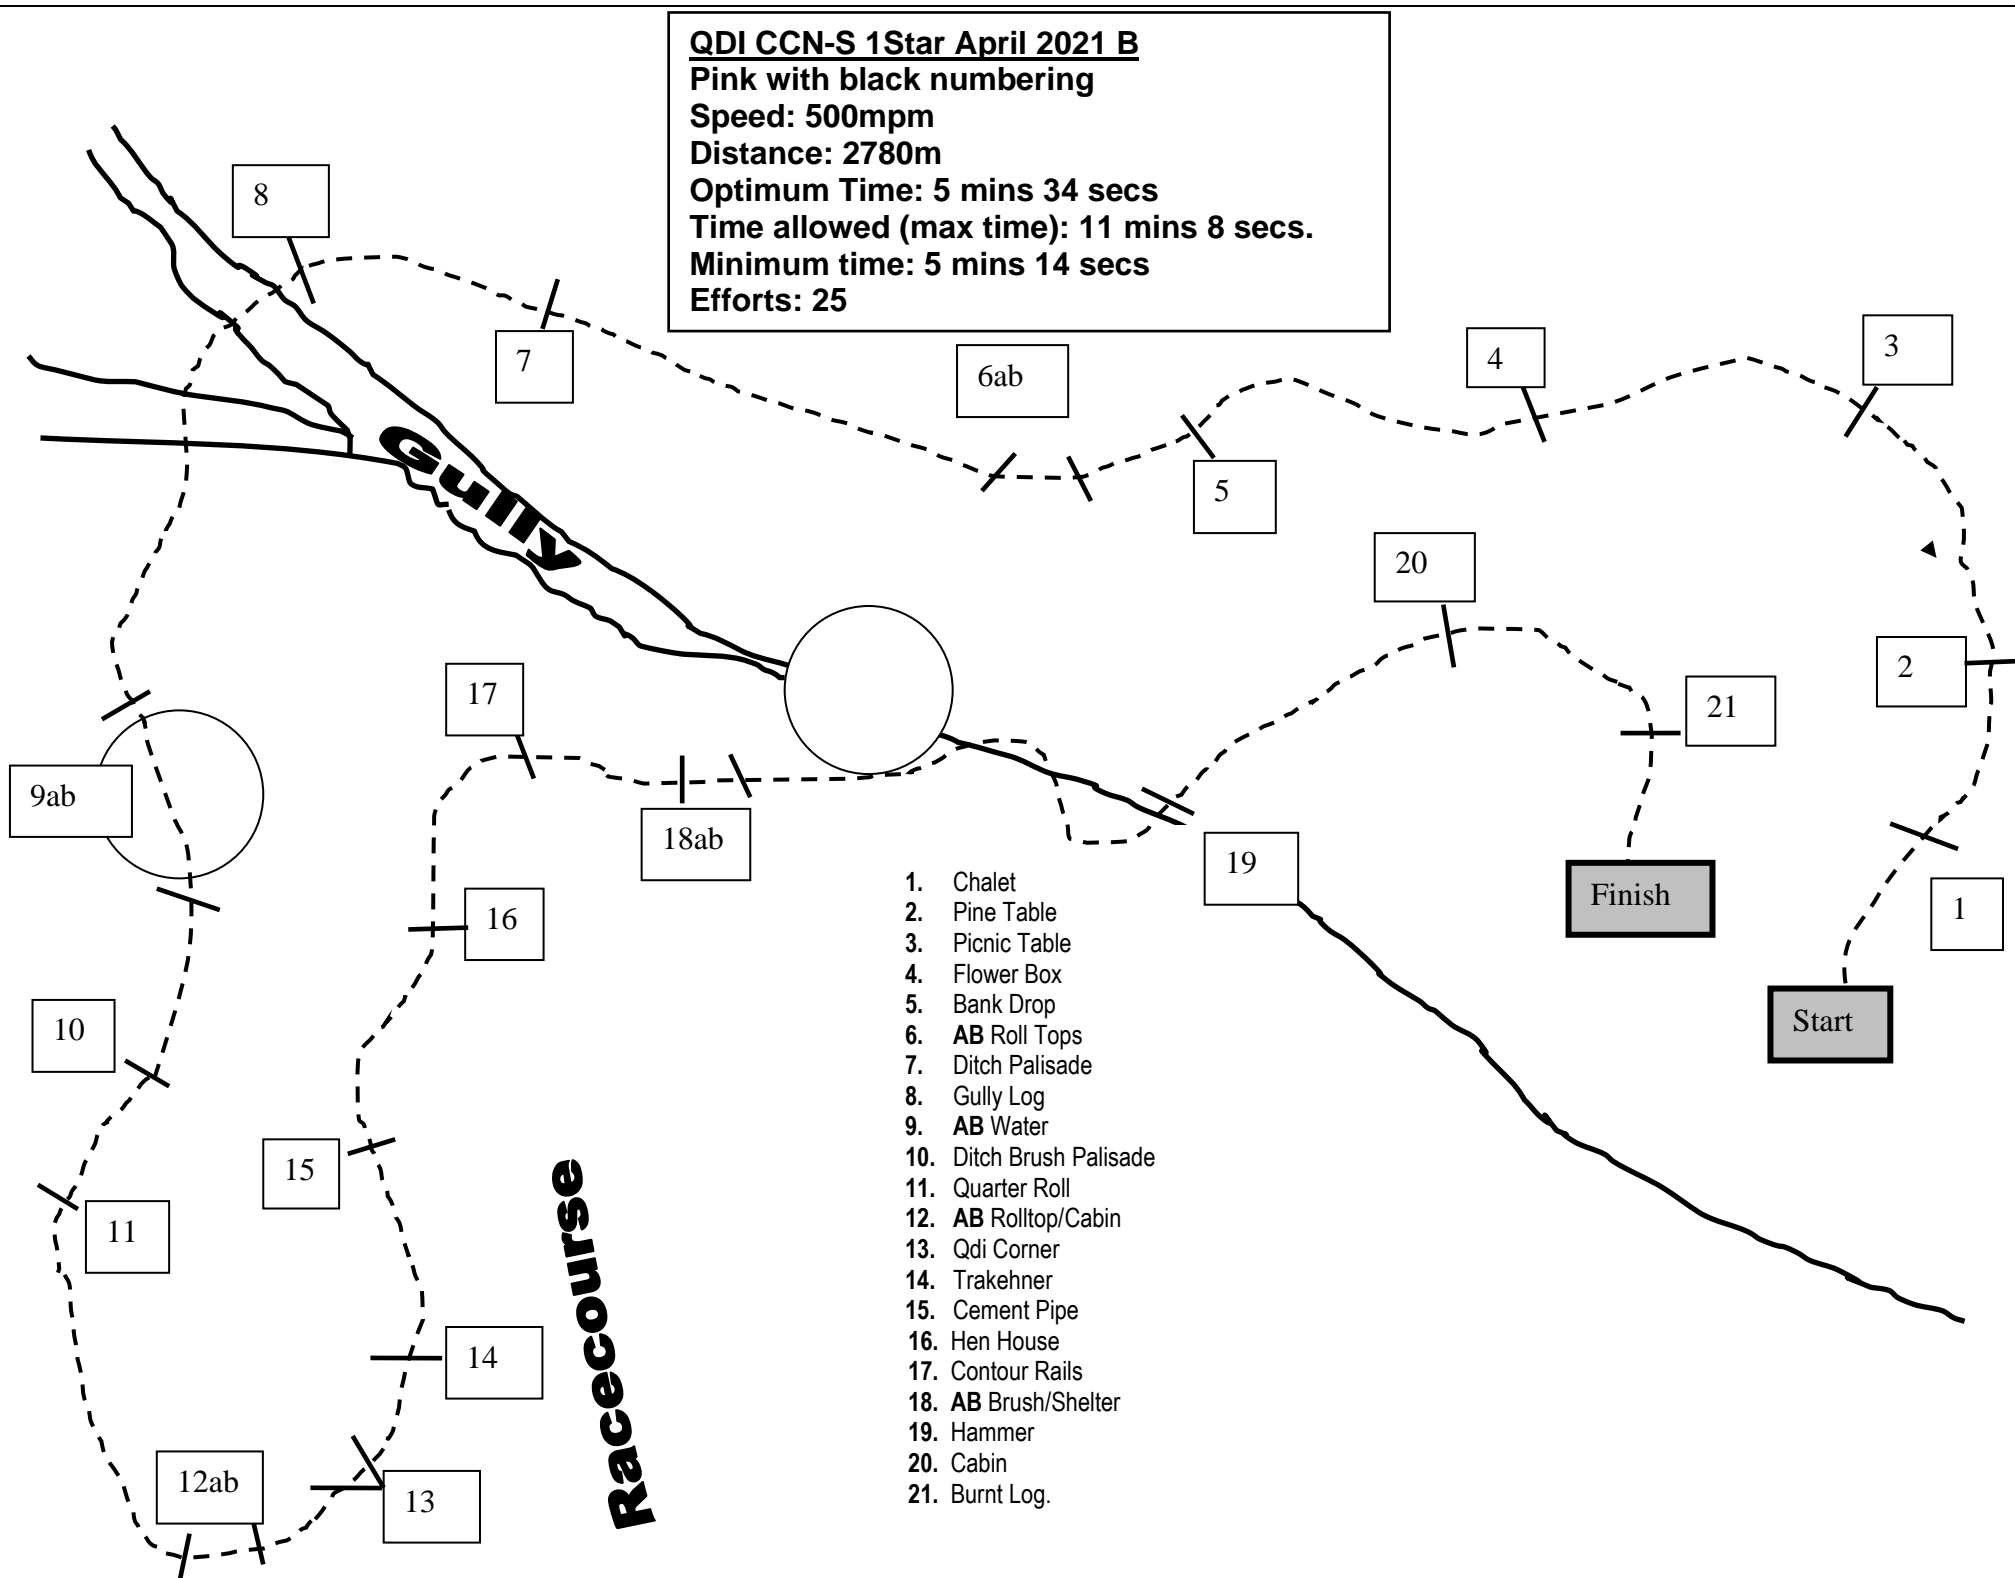

QDI CCN-S 1Star April 2021 B
Pink with black numbering
Speed: 500mpm
Distance: 2780m
Optimum Time: 5 mins 34 secs
Time allowed (max time): 11 mins 8 secs.
Minimum time: 5 mins 14 secs
Efforts: 25

Gully

Racecourse

1. Chalet
2. Pine Table
3. Picnic Table
4. Flower Box
5. Bank Drop
6. **AB** Roll Tops
7. Ditch Palisade
8. Gully Log
9. **AB** Water
10. Ditch Brush Palisade
11. Quarter Roll
12. **AB** Rolltop/Cabin
13. Qdi Corner
14. Trakehner
15. Cement Pipe
16. Hen House
17. Contour Rails
18. **AB** Brush/Shelter
19. Hammer
20. Cabin
21. Burnt Log.

Finish

Start