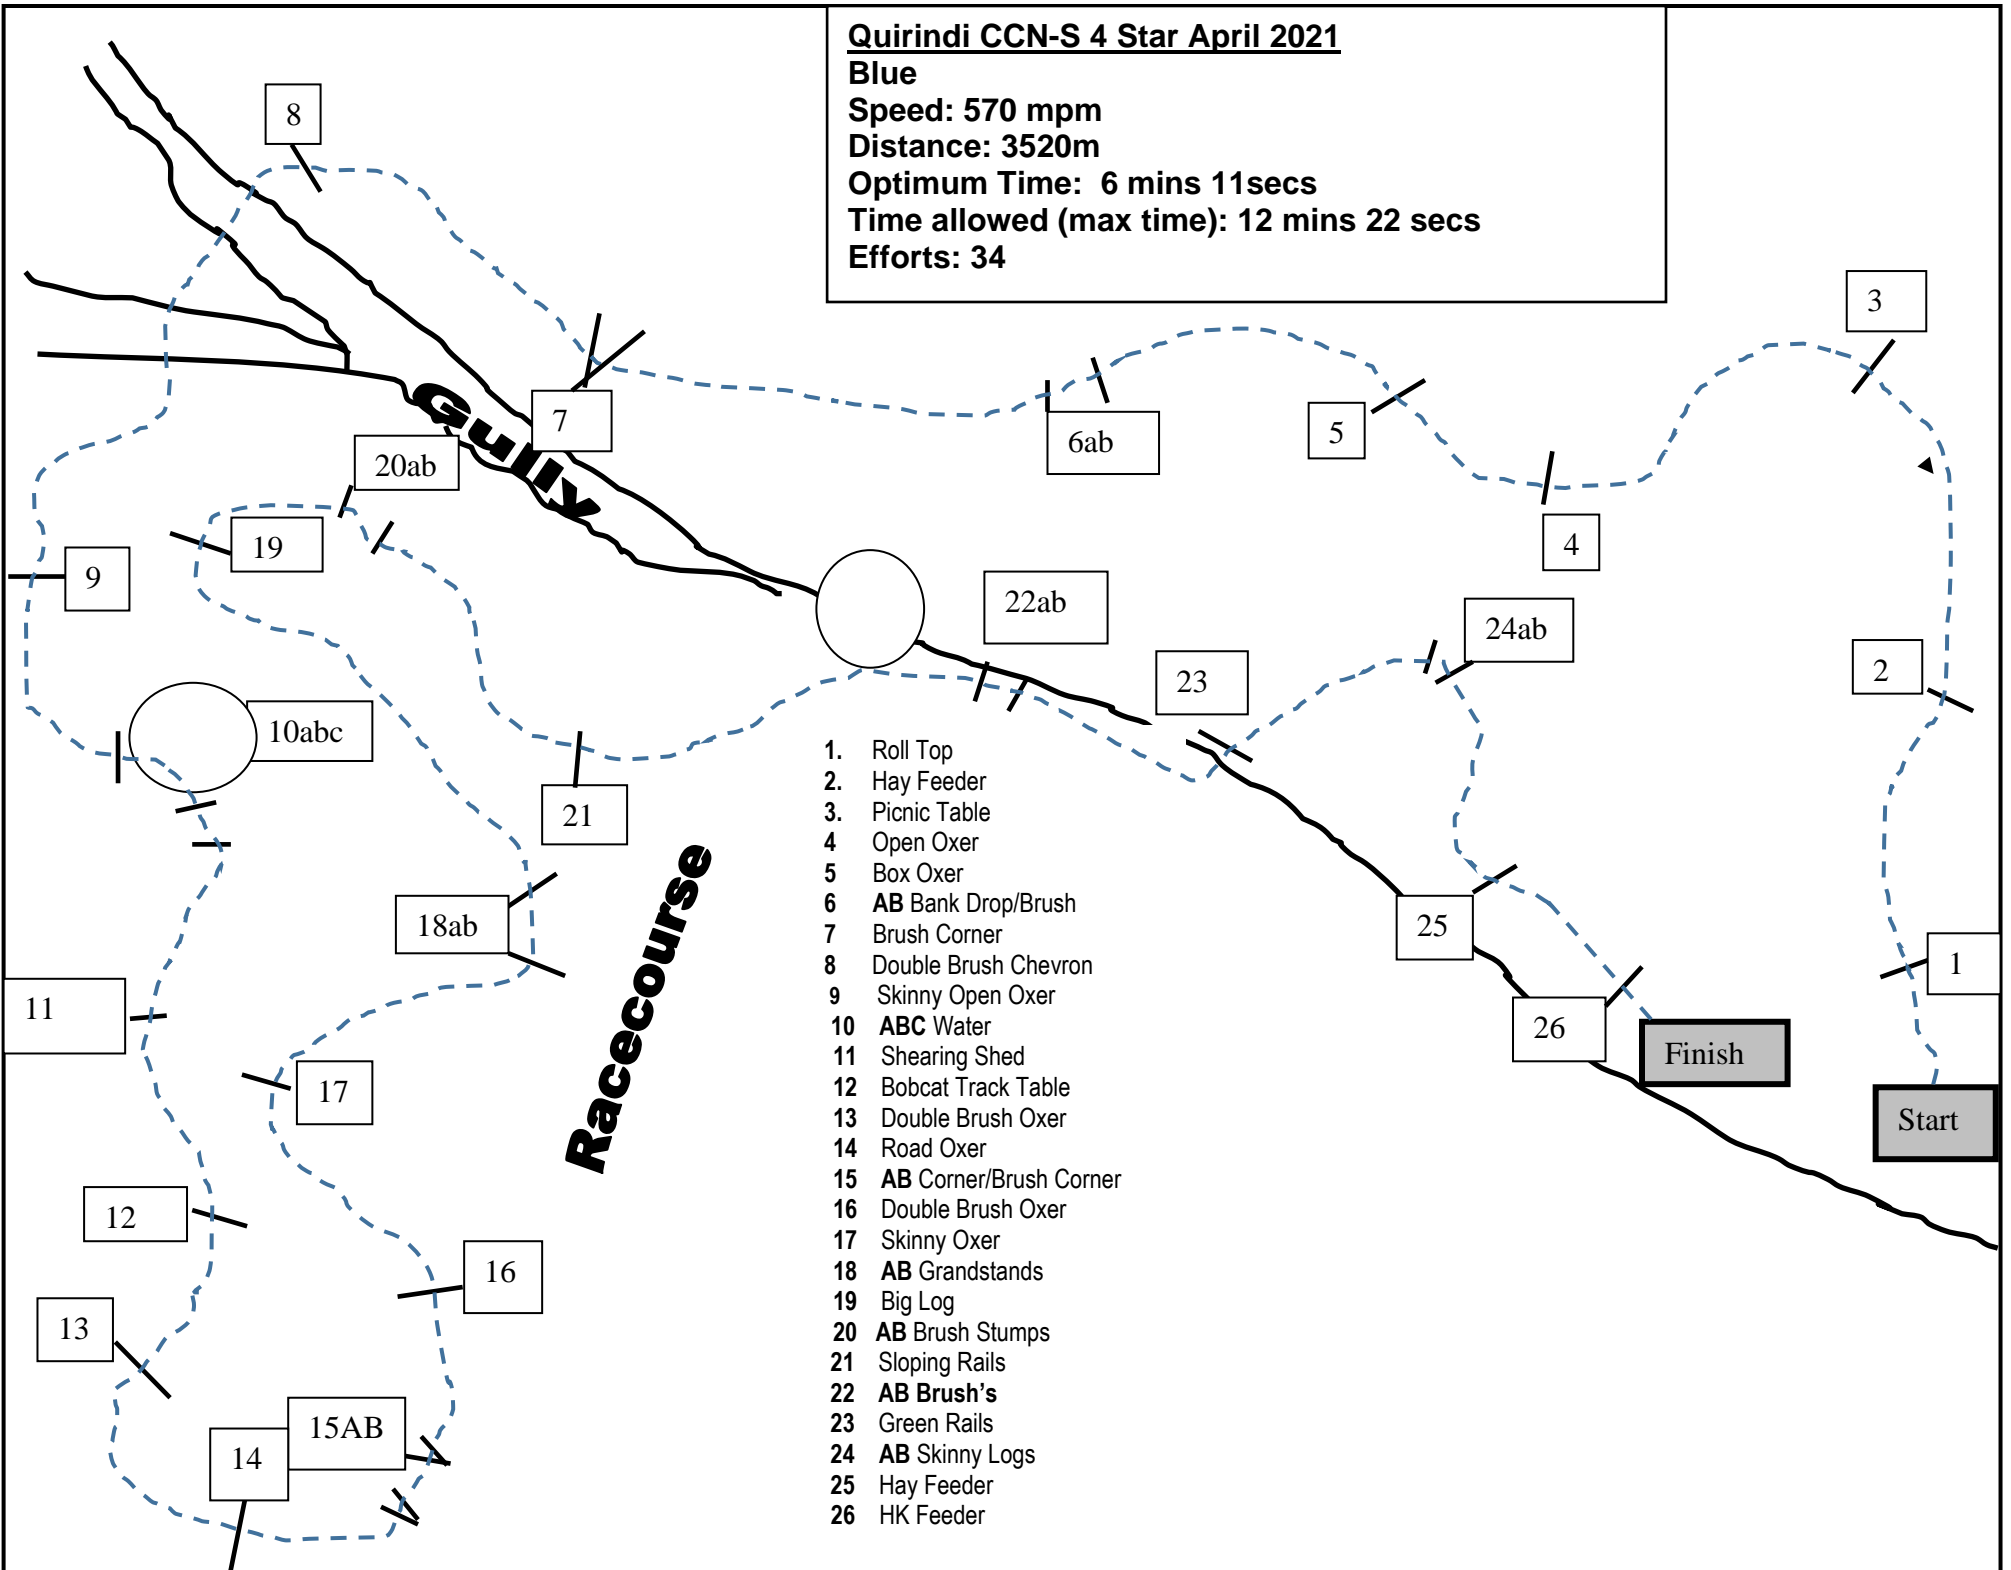

**Quirindi CCN-S 4 Star April 2021**

**Blue**

**Speed: 570 mpm**

**Distance: 3520m**

**Optimum Time: 6 mins 11secs**

**Time allowed (max time): 12 mins 22 secs**

**Efforts: 34**

- 1. Roll Top
- 2. Hay Feeder
- 3. Picnic Table
- 4. Open Oxer
- 5. Box Oxer
- 6. **AB** Bank Drop/Brush
- 7. Brush Corner
- 8. Double Brush Chevron
- 9. Skinny Open Oxer
- 10. **ABC** Water
- 11. Shearing Shed
- 12. Bobcat Track Table
- 13. Double Brush Oxer
- 14. Road Oxer
- 15. **AB** Corner/Brush Corner
- 16. Double Brush Oxer
- 17. Skinny Oxer
- 18. **AB** Grandstands
- 19. Big Log
- 20. **AB** Brush Stumps
- 21. Sloping Rails
- 22. **AB** Brush's
- 23. Green Rails
- 24. **AB** Skinny Logs
- 25. Hay Feeder
- 26. HK Feeder