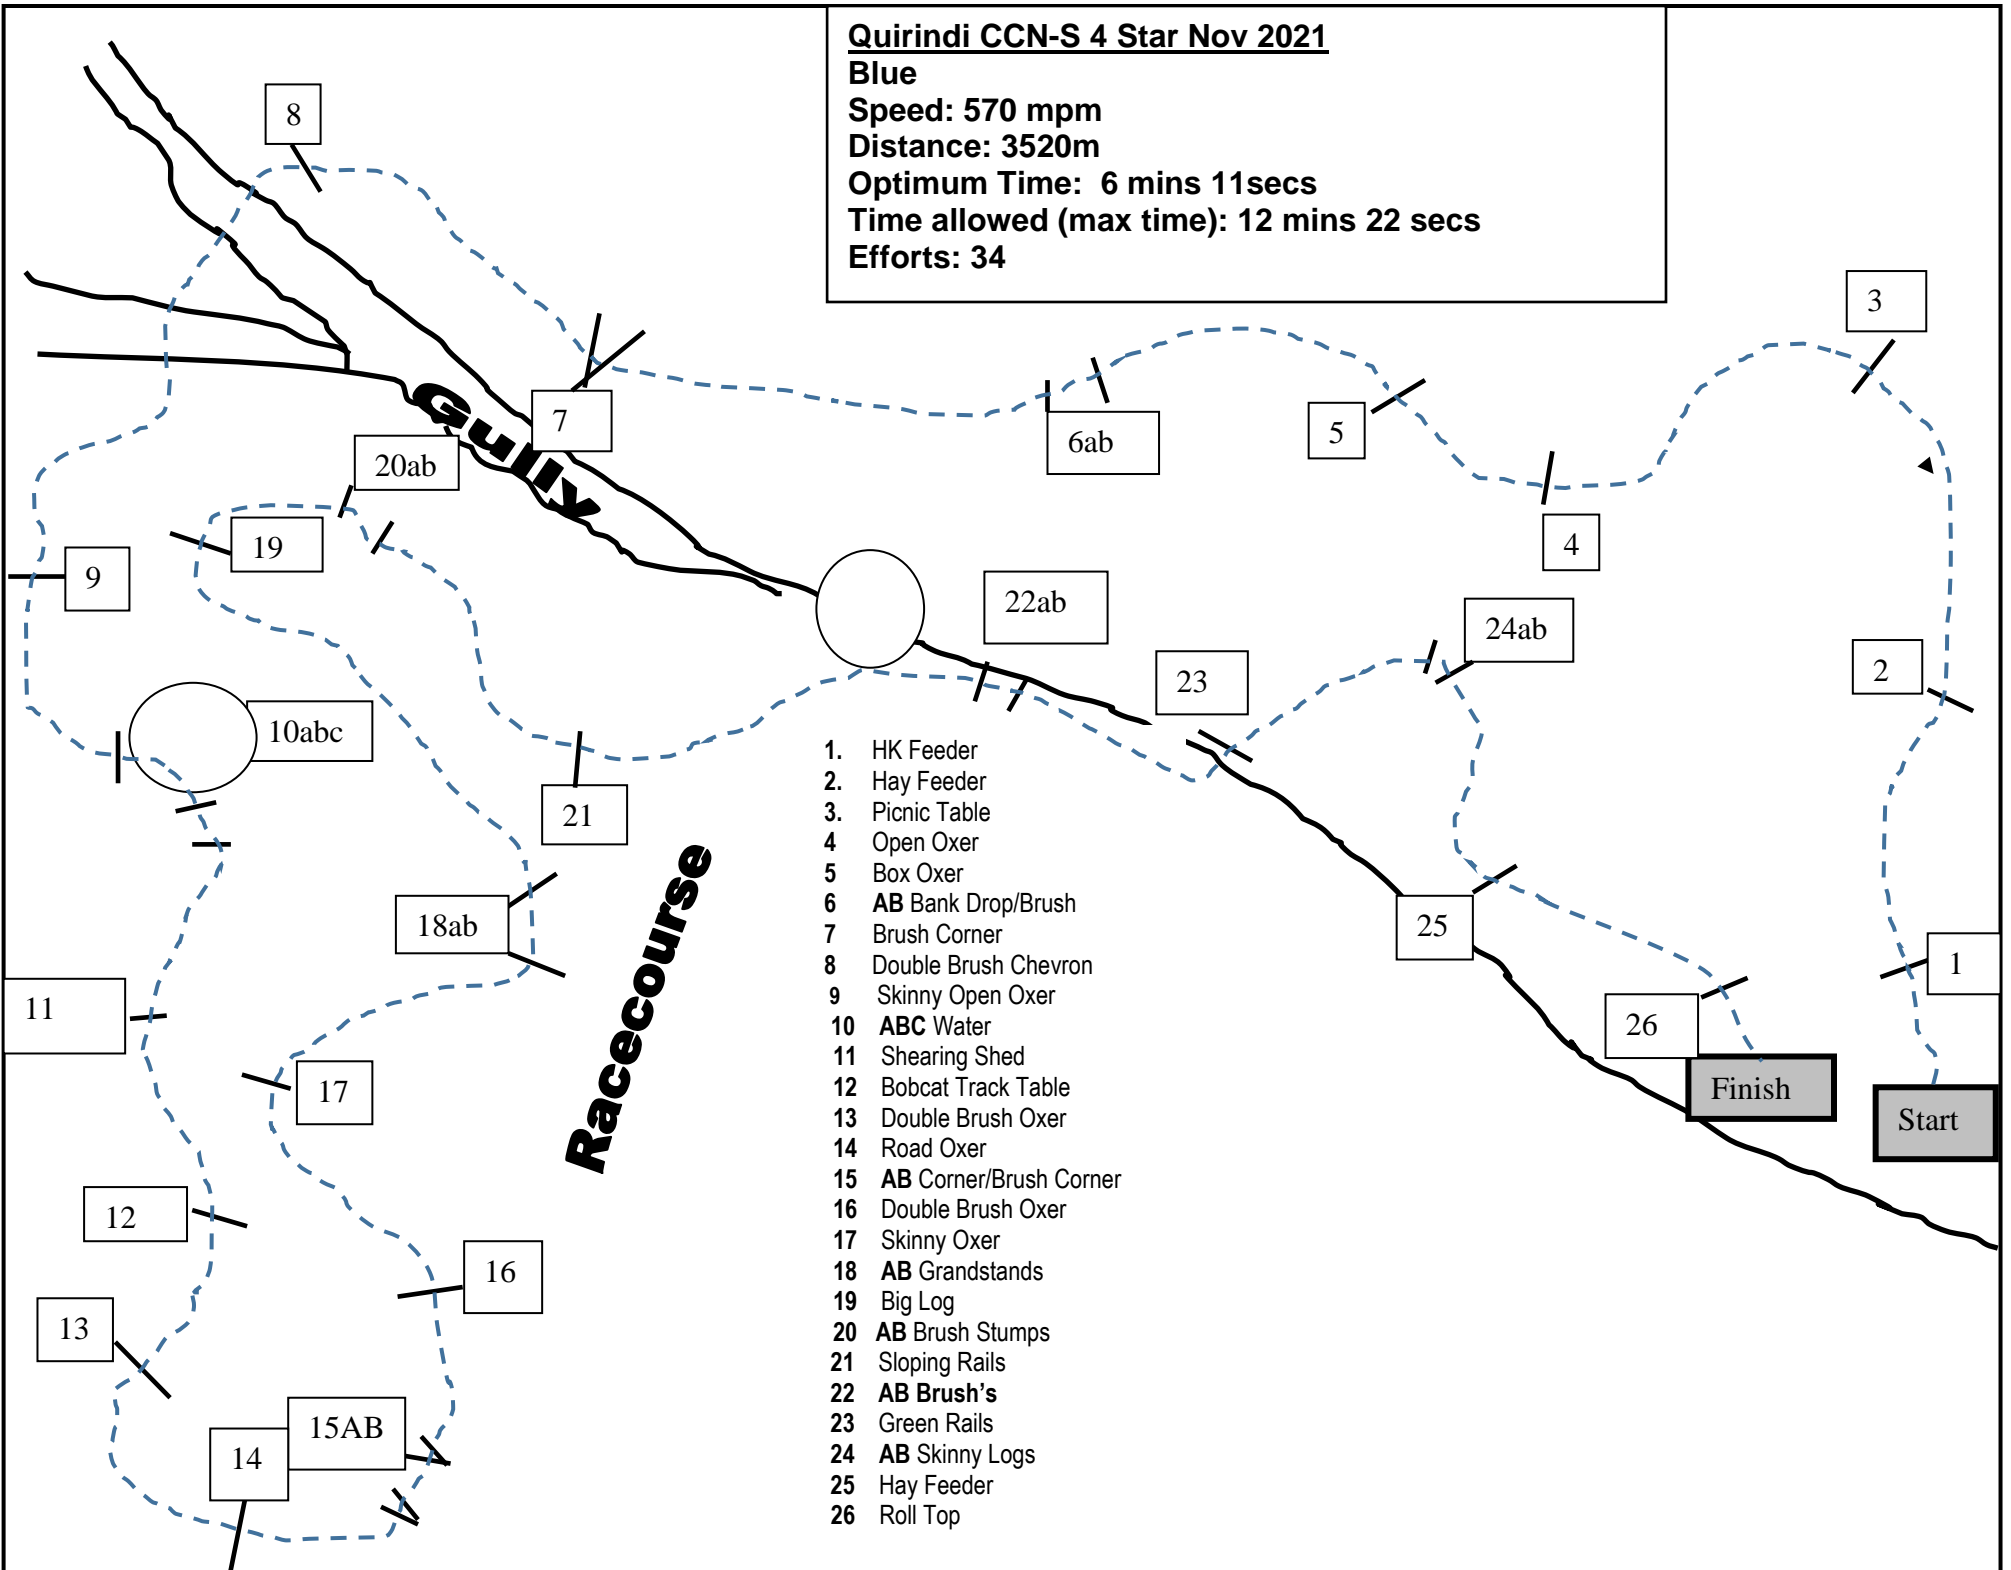

Quirindi CCN-S 4 Star Nov 2021

Blue

Speed: 570 mpm

Distance: 3520m

Optimum Time: 6 mins 11secs

Time allowed (max time): 12 mins 22 secs

Efforts: 34

1. HK Feeder
2. Hay Feeder
3. Picnic Table
4. Open Oxer
5. Box Oxer
6. **AB** Bank Drop/Brush
7. Brush Corner
8. Double Brush Chevron
9. Skinny Open Oxer
10. **ABC** Water
11. Shearing Shed
12. Bobcat Track Table
13. Double Brush Oxer
14. Road Oxer
15. **AB** Corner/Brush Corner
16. Double Brush Oxer
17. Skinny Oxer
18. **AB** Grandstands
19. Big Log
20. **AB** Brush Stumps
21. Sloping Rails
22. **AB** Brush's
23. Green Rails
24. **AB** Skinny Logs
25. Hay Feeder
26. Roll Top