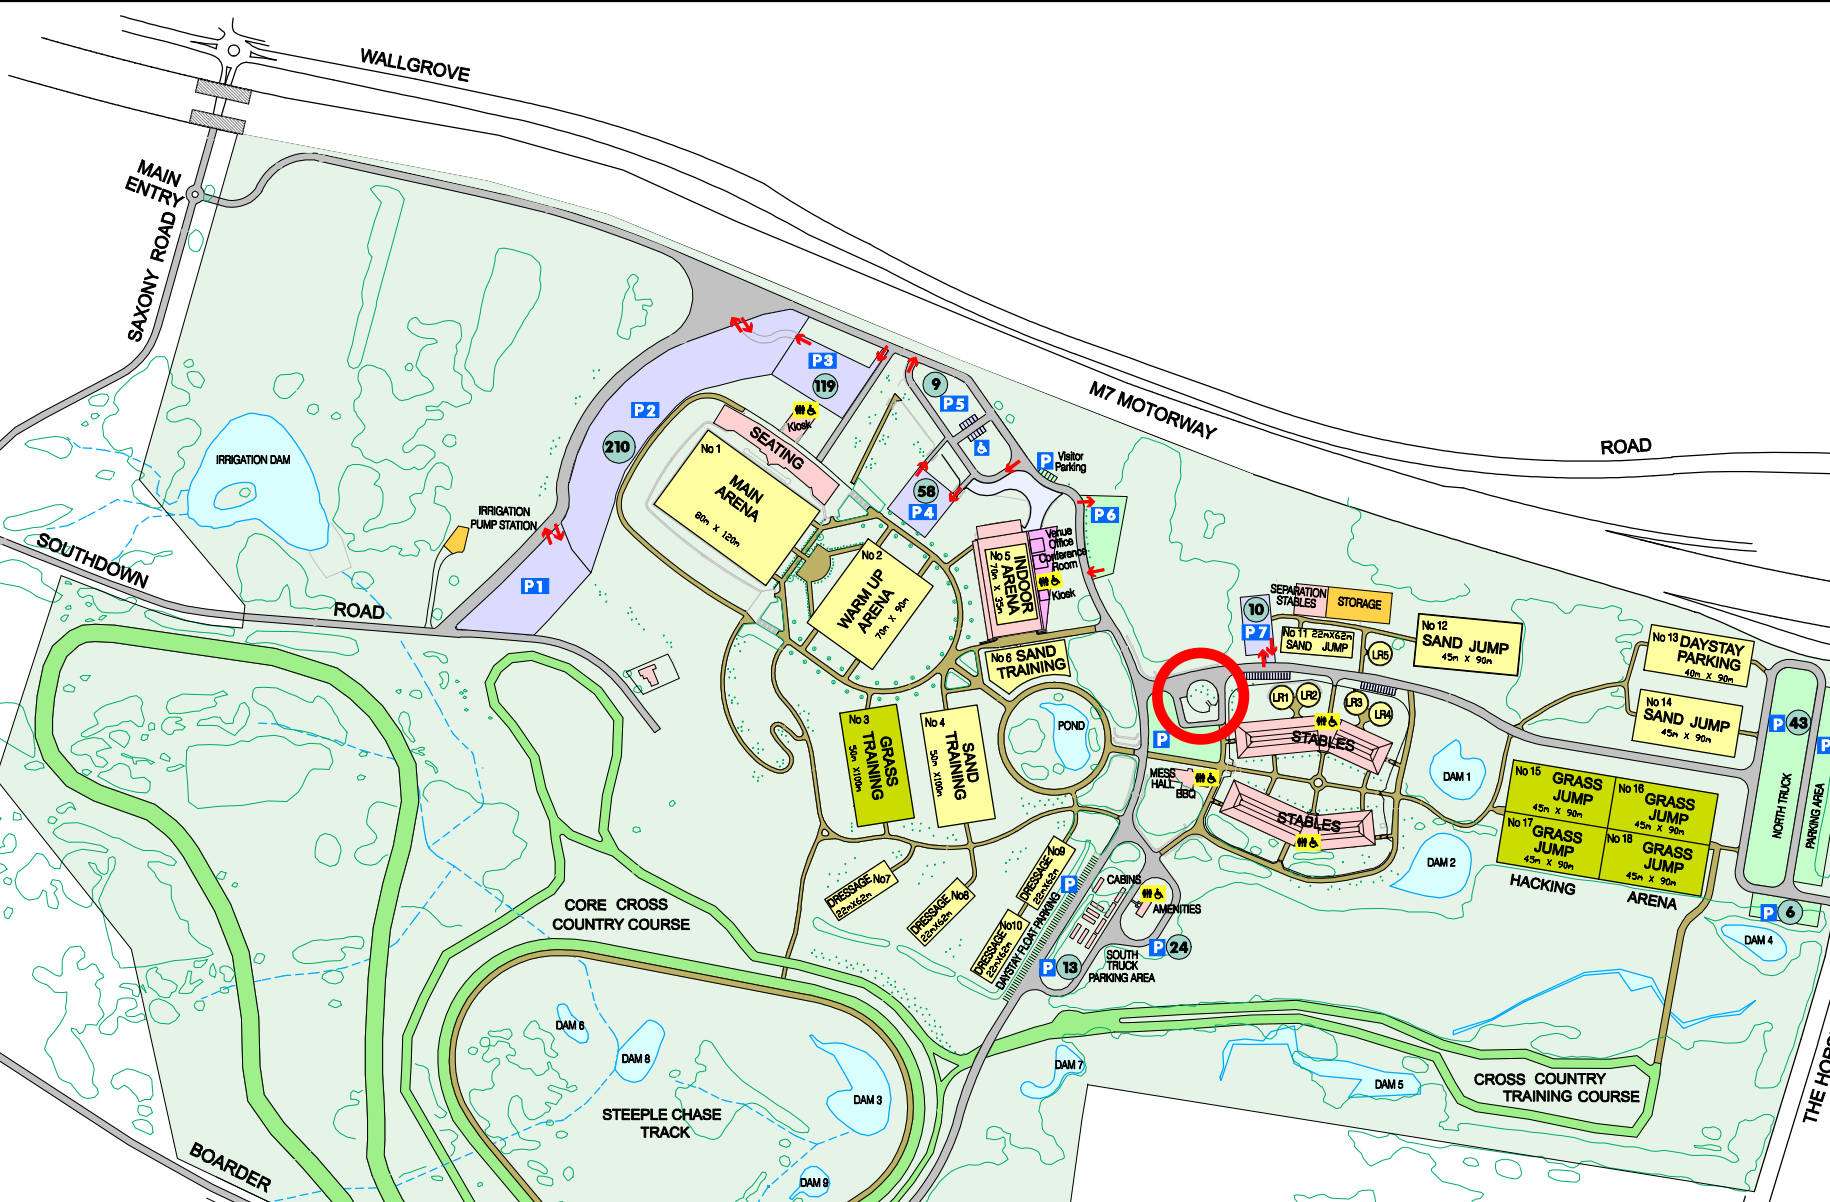

From Friday all scratchings to: mandjrobertson@hotmail.com 0427 541 977 (scratchings by text or email only).

Randwick Equine Centre Sydney Eventing Summer Classic

23/24 FEBRUARY 2019

BLOCK TIMETABLE

CLASS	RIDES	DRESSAGE TEST	DRESS DAY	ARENA	DRESS DAY	DRESS FINISH
RANDWICK EQUINE CENTRE CCN4*-S	19	2019 CCN4*	Sat	1A	11:45	14:30
RANDWICK EQUINE CENTRE CCN3.5*-S	8		Sat	1A	14:45	15:45
RANDWICK EQUINE CENTRE CCN3*-S	25	2015 FEI 3* A	Sat	1B	11:45	15:00
BEECROFT PHYSIOTHERAPY CCN2*-S DIVISION A	25	2019 CCN2*	Sat	2A	11:45	15:00
HORSELAND CCN2*-S DIVISION B	24		Sat	2B	11:45	15:00
KOHNKE'S OWN CCN1*-S DIVISION A	26	2019 EA Novice 2A	Sat	10	8:00	11:40
THINLINE AUSTRALIA CCN1*-S DIVISION B	25		Sat	3	12:30	16:00
BRIGHTON SADDLERY EvA 95 A	30	EvA80&95 Test 3	Sat	8	8:00	12:05
RANDWICK EQUINE CENTRE EvA 95 B	30		Sat	9	8:00	12:05
ICON BUILDING GROUP EvA 95 C JUNIOR	20		Sat	2A	8:00	10:40
RPT PROMOTIONS EvA 95 D JUNIOR	20		Sat	2B	8:00	10:40
RANDWICK EQUINE CENTRE EvA60 A	28	EvA80&95 Test 1	Sat	3	8:00	11:50
OZ SHOTZ EvA 60 B AMATEUR	28		Sat	7	8:00	11:50
CROSSCOUNTRY APP EvA 60 C JUNIOR	21		Sat	1A	8:00	11:00
JOJUBI SADDLERY EvA 60 D JUNIOR	21		Sat	1B	8:00	10:50
AN EVENTFUL LIFE EvA 80 A	27	EvA80&95 Test 2	Sun	1A	8:00	11:45
WILSON EQUESTRIAN EvA 80 B	27		Sun	1B	8:00	11:45
HORSELAND EvA 80 C	27		Sun	2A	8:00	11:45
MITAVITE EvA 80 D JUNIOR	28		Sun	2B	8:00	11:45
BECKTON JOINERY EvA 80 E JUNIOR	27		Sun	3	8:00	11:45