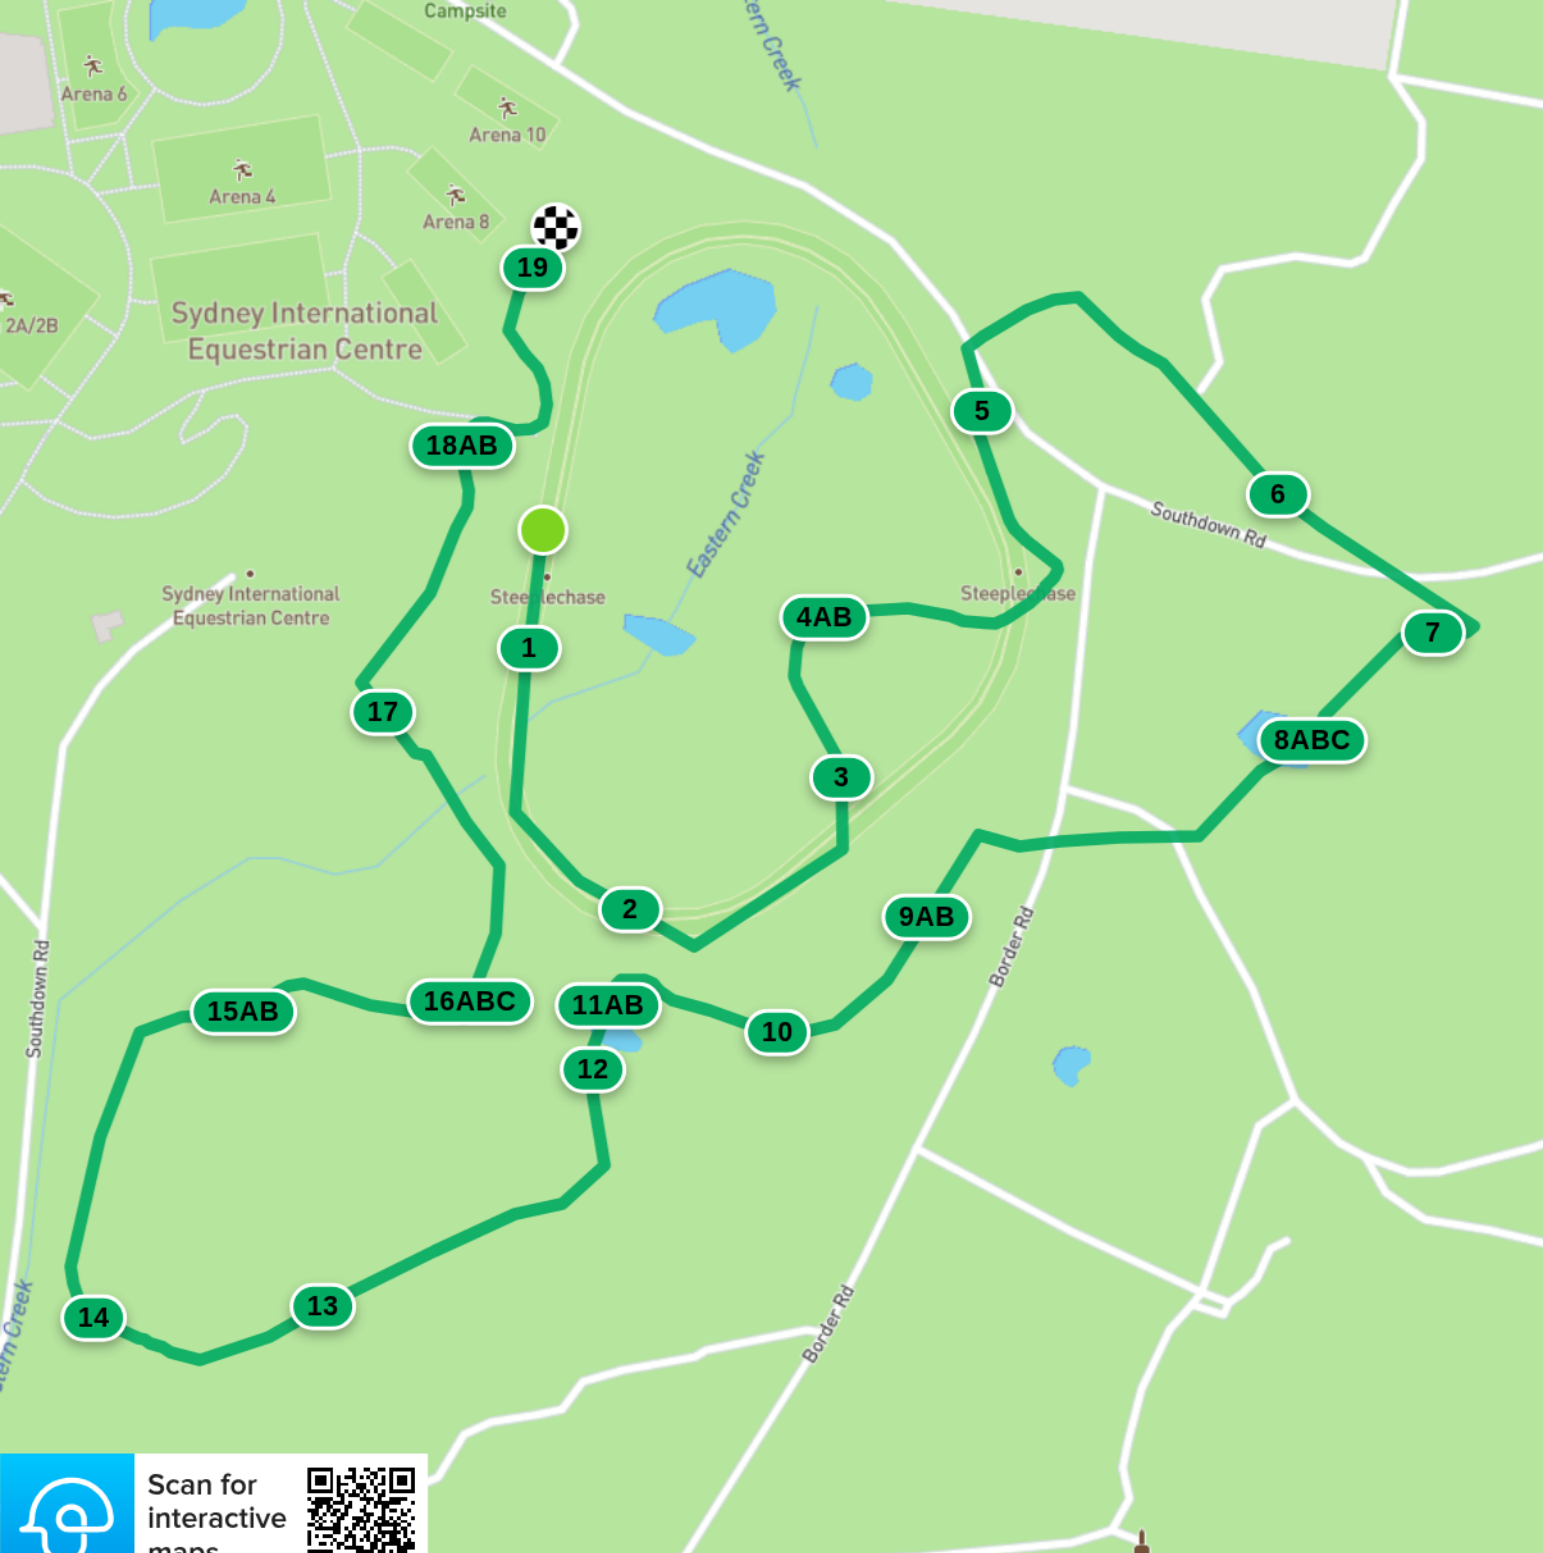

# Sydney Eventing at SIEC Sept. '25 3\*

Green indicators

Efforts: 28      Opt. Time: 5m 47s  
Distance: 3180 m      Time Limit: 11m 34s  
Speed: 550 m/min

- 1 Oxer
- 2 Oxer
- 3 Cabin
- 4AB Mounds
- 5 House
- 6 Oxer
- 7 Feeder
- 8ABC Water complex
- 9AB Angled Brushes
- 10 Snake
- 11AB Randlab Water Complex
- 12 Brush Apex
- 13 Frangible oxer
- 14 Oxer
- 15AB A frame to apex
- 16ABC Hollows
- 17 Table
- 18AB Log combo
- 19 Coop

Scan for  
interactive  
maps