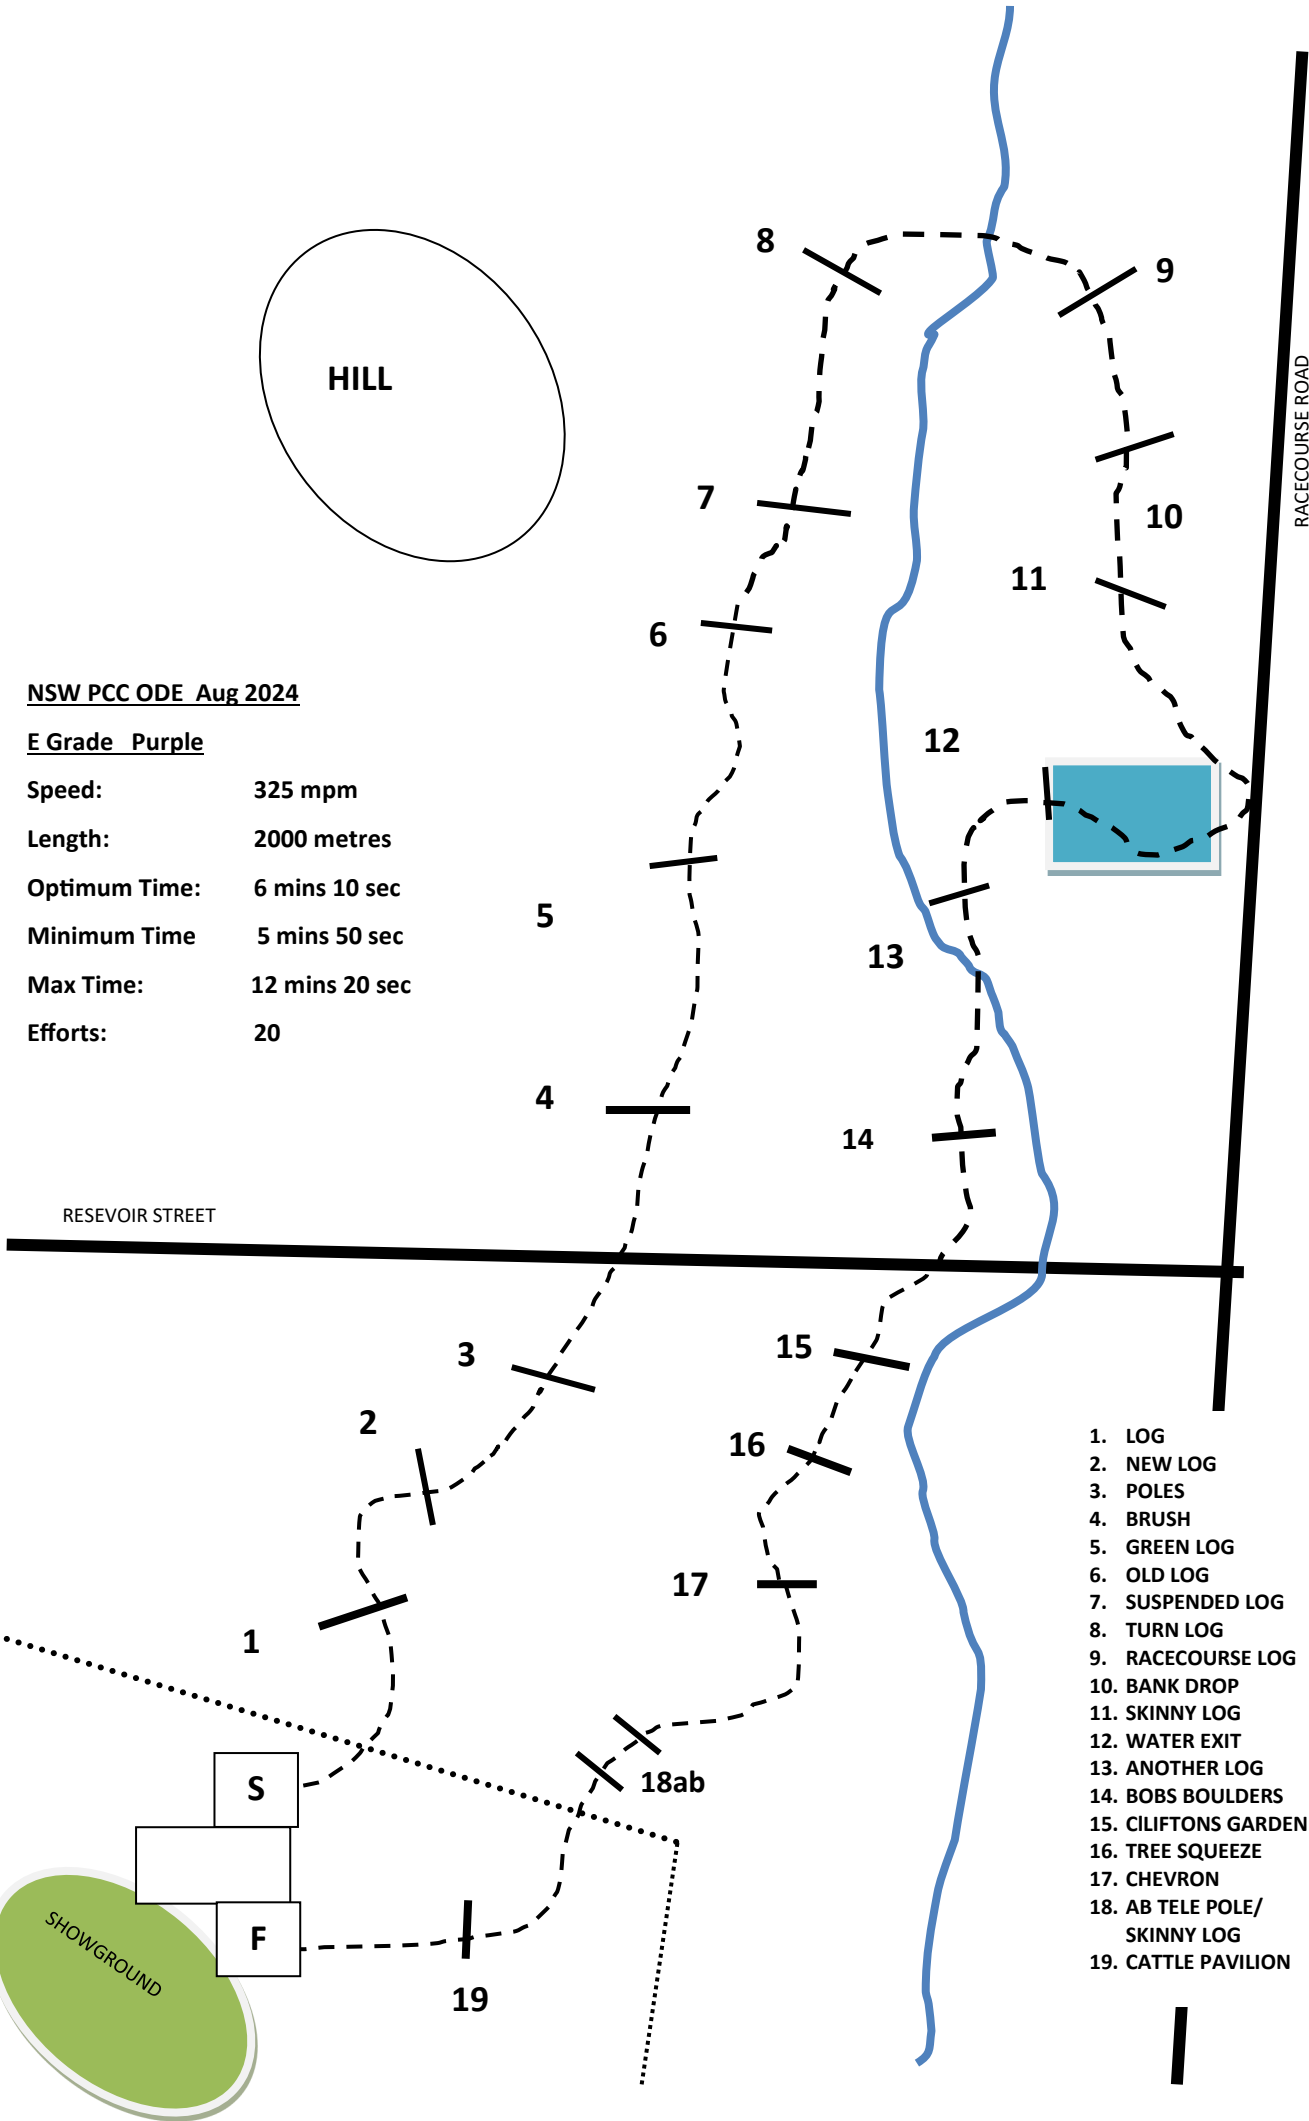

**NSW PCC ODE Aug 2024**

**E Grade Purple**

Speed: 325 mpm  
 Length: 2000 metres  
 Optimum Time: 6 mins 10 sec  
 Minimum Time: 5 mins 50 sec  
 Max Time: 12 mins 20 sec  
 Efforts: 20

- 1. LOG
- 2. NEW LOG
- 3. POLES
- 4. BRUSH
- 5. GREEN LOG
- 6. OLD LOG
- 7. SUSPENDED LOG
- 8. TURN LOG
- 9. RACECOURSE LOG
- 10. BANK DROP
- 11. SKINNY LOG
- 12. WATER EXIT
- 13. ANOTHER LOG
- 14. BOBS BOULDERS
- 15. CLIFTONS GARDEN
- 16. TREE SQUEEZE
- 17. CHEVRON
- 18. AB TELE POLE/  
SKINNY LOG
- 19. CATTLE PAVILION