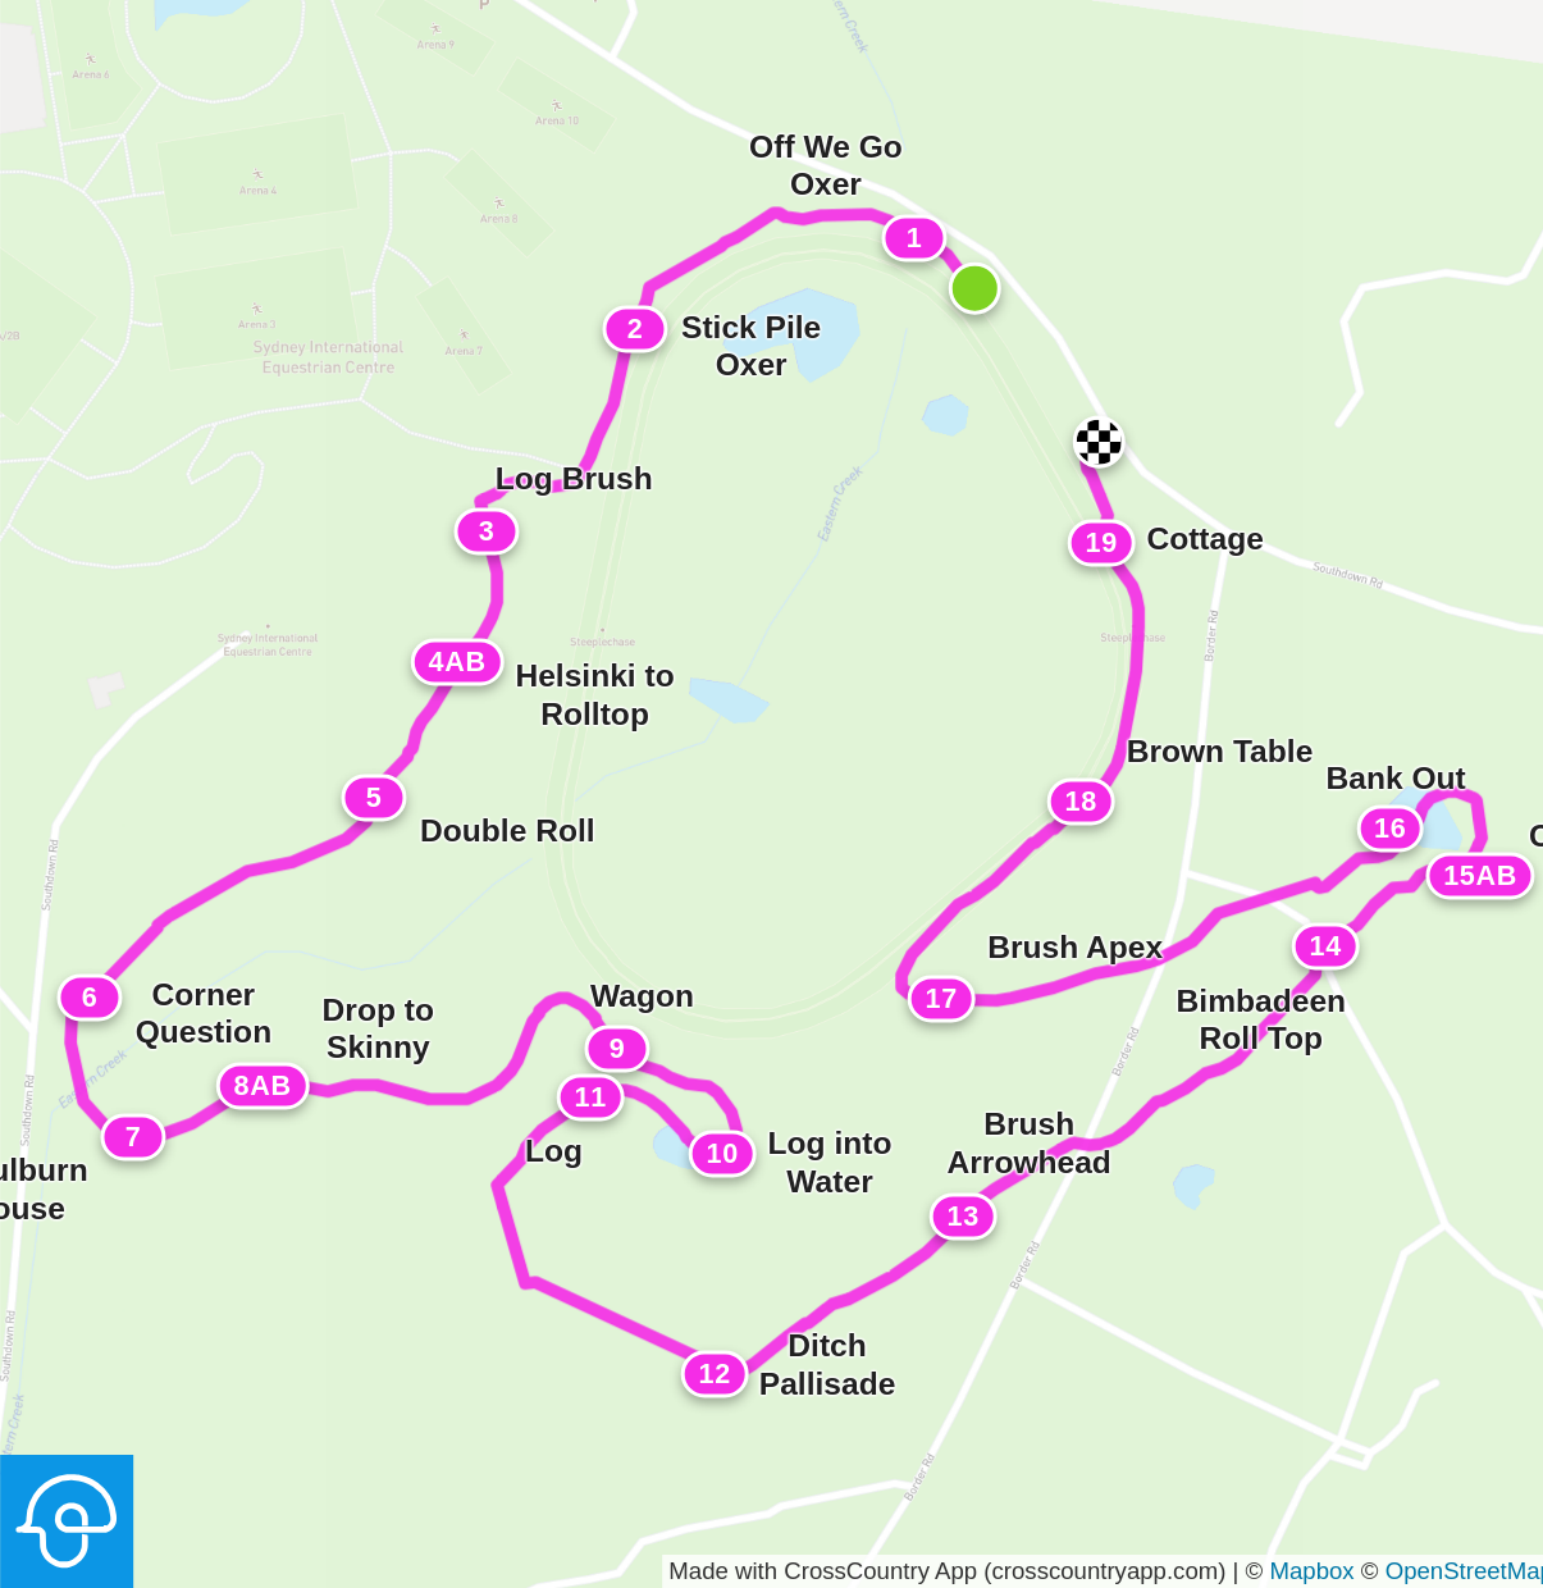

Sydney Eventing at SIEC CCN 1* March 2024

PINK INDICATORS

Efforts: 22	Opt. Time: 5m 20s
Distance: 2666 m	Time Limit: 10m 40s
Speed: 500 m/min	Minimum: 5m 0s

- 1 Off We Go Oxer
- 2 Stick Pile Oxer
- 3 Log Brush
- 4AB Helsinki to Rolltop
- 5 Double Roll
- 6 Corner Question
- 7 Goulburn House
- 8AB Drop to Skinny
- 9 Wagon
- 10 Log into Water
- 11 Log
- 12 Ditch Pallisade
- 13 Brush Arrowhead
- 14 Bimbadeen Roll Top
- 15AB Coop Through Gully to Rolltop
- 16 Bank Out
- 17 Brush Apex
- 18 Brown Table
- 19 Cottage