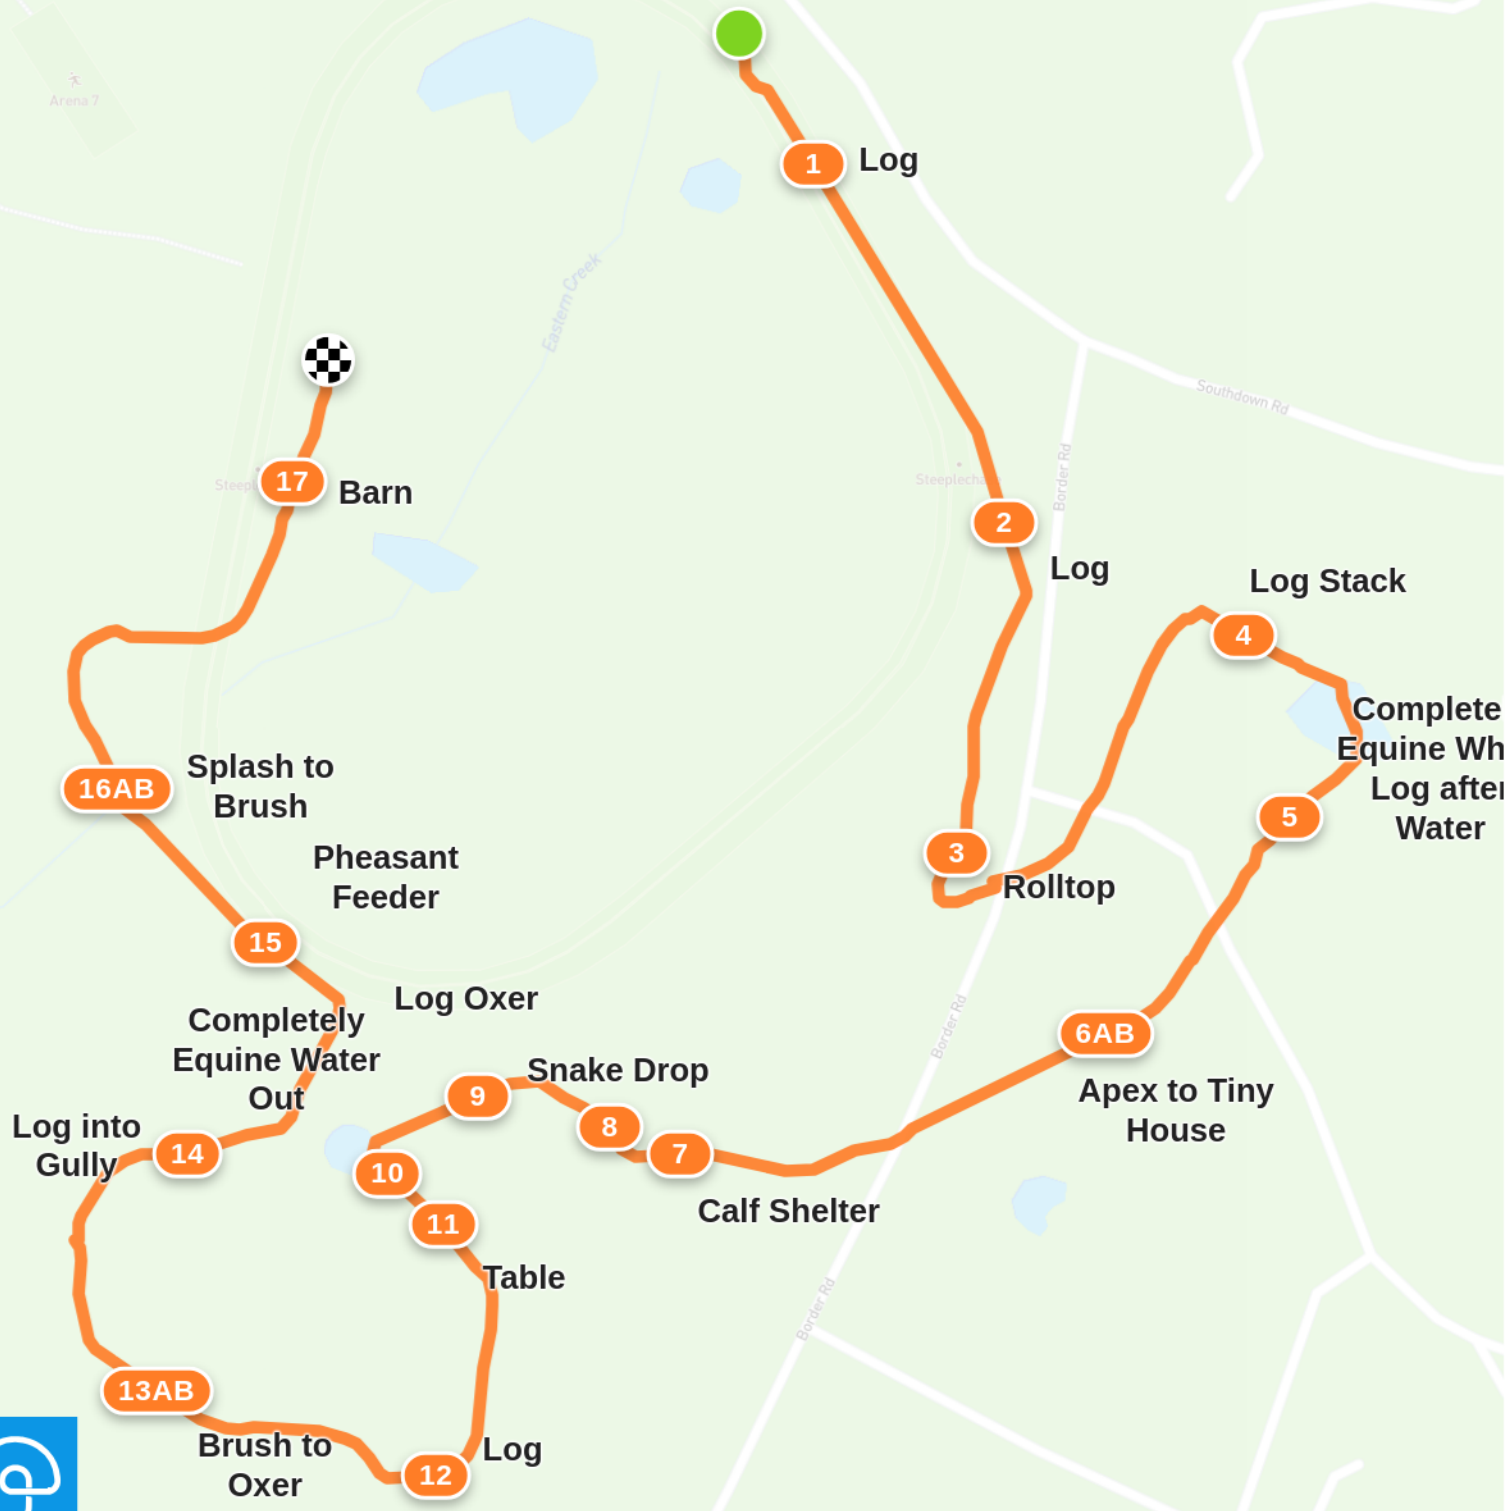

Sydney Eventing at SIEC EvA 65cm March 2024

ORANGE INDICATORS

Efforts: 20	Opt. Time: 5m 36s
Distance: 1960 m	Time Limit: 11m 12s
Speed: 350 m/min	Minimum: 5m 16s

- 1 Log
- 2 Log
- 3 Rolltop
- 4 Log Stack
- 5 Completely Equine White Log after Water
- 6AB Apex to Tiny House
- 7 Calf Shelter
- 8 Snake Drop
- 9 Log Oxer
- 10 Completely Equine Water Out
- 11 Table
- 12 Log
- 13AB Brush to Oxer
- 14 Log into Gully
- 15 Pheasant Feeder
- 16AB Splash to Brush
- 17 Barn