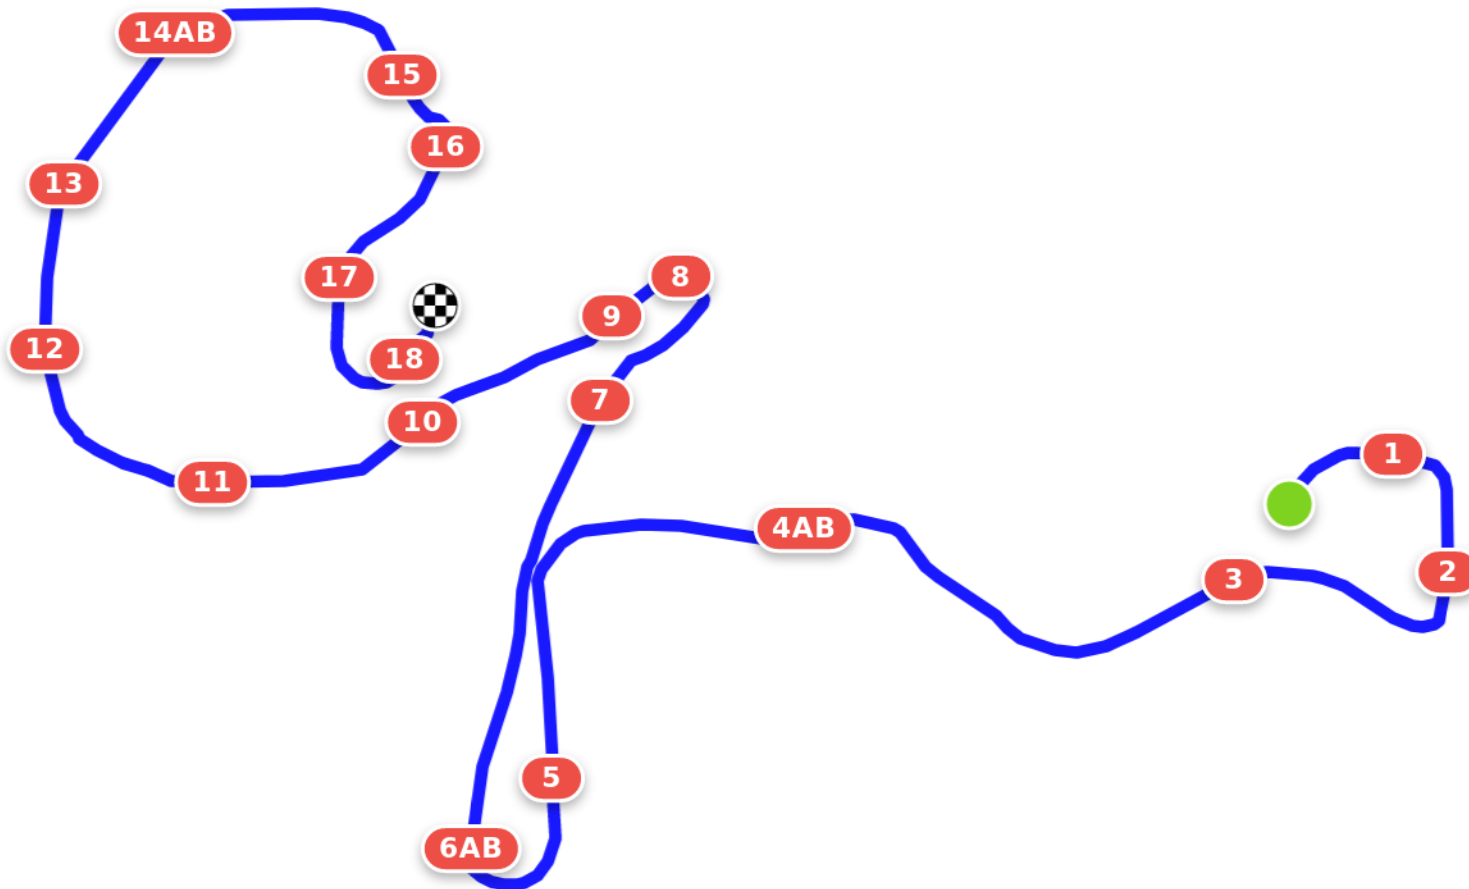

TIE March 2022 1*

Portable Horse Stables

HOGS Breath Cafe / Southern Cross Warmbloods

Efforts: 21

Opt. Time: 5m 18s

Distance: 2650 m

Time Limit: 10m 36s

Speed: 500 m/min

Minimum: 4m 58s

- 1 Welcome rails
- 2 Goonoo Goonoo Garden
- 3 Roll top
- 4AB Roll top to Chevron
- 5 Ramp
- 6AB Jacks Houses
- 7 Flower box
- 8 Wine Bottle
- 9 Apex
- 10 Cabin
- 11 Ditch Palisade
- 12 White pipes
- 13 Ramp
- 14AB Roll Top to Skinny
- 15 Log into Water
- 16 Trakhener
- 17 Roll Top
- 18 Brush Roll Top