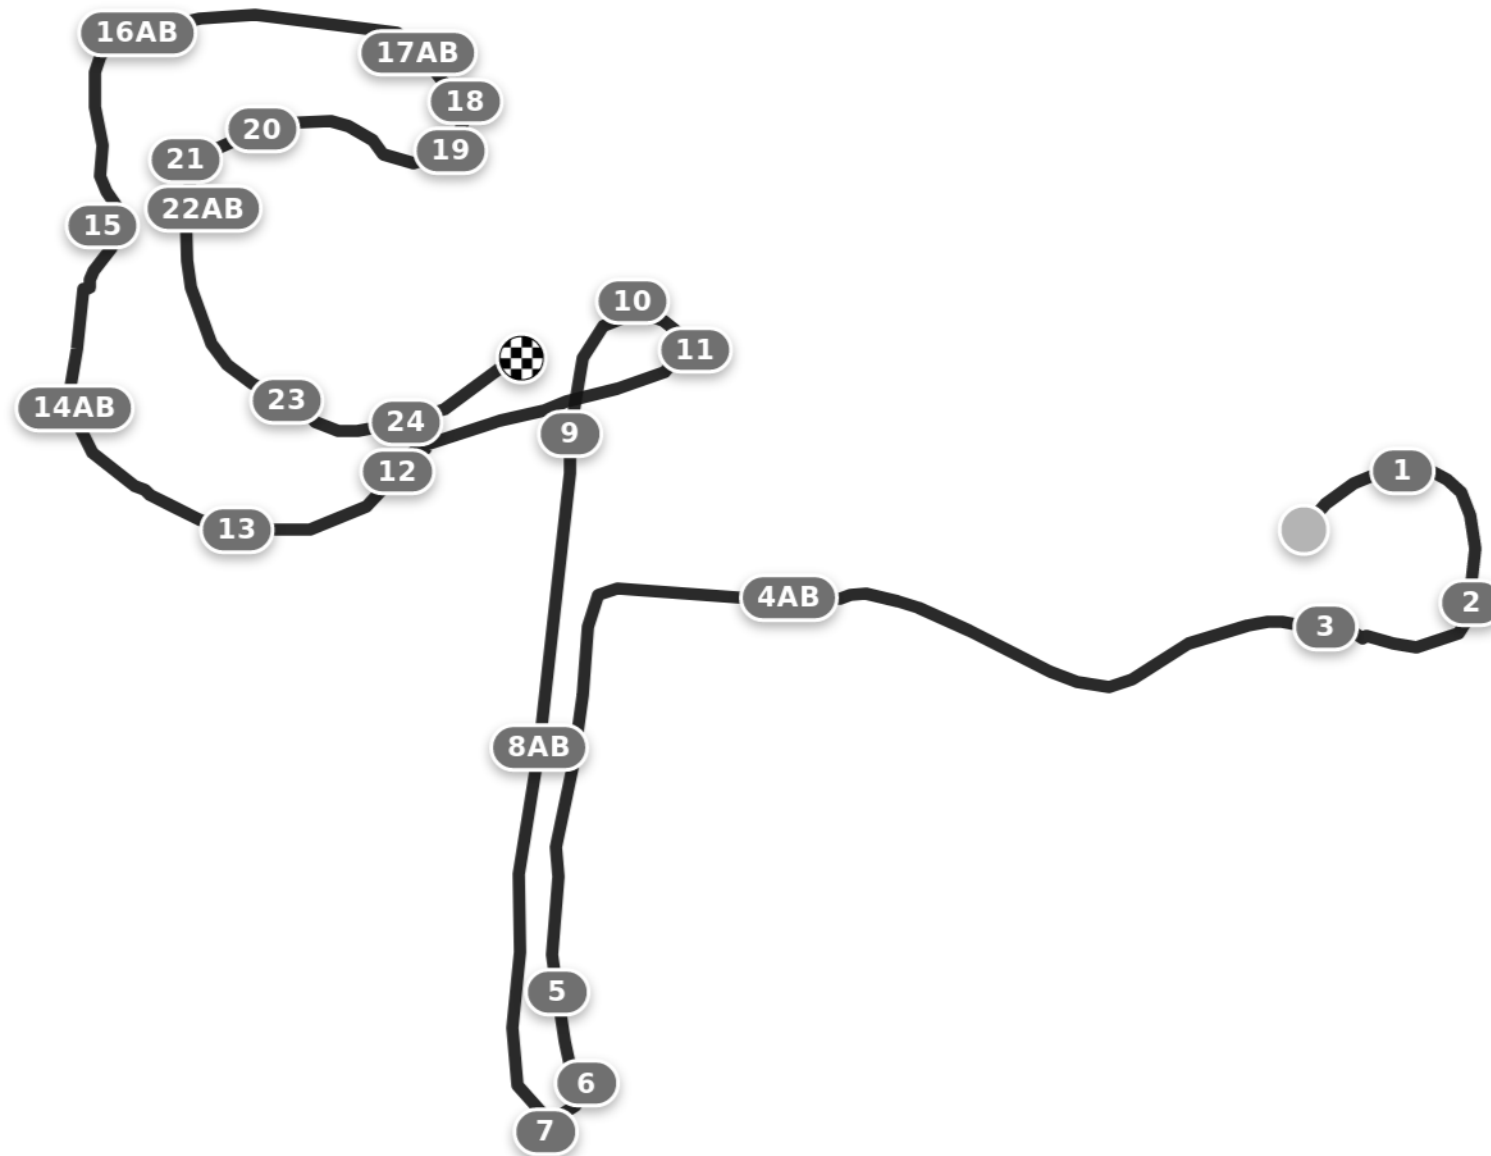

TIE March 2022 3* Event Tamworth

Ozshotz

Black on Green

Efforts: 30	Opt. Time: 5m 56s
Distance: 3260 m	Time Limit: 11m 52s
Speed: <input type="text" value="550 M/MIN"/>	

- 1 Welcome rails
- 2 Goonoo Goonoo Garden
- 3 Tichs Table
- 4AB Ditch V to Skinny
- 5 Ramp
- 6 White Table
- 7 White table
- 8AB Old Village
- 9 Flower box
- 10 Wine Barrel
- 11 Brush
- 12 Green Feeder
- 13 Ditch palisade
- 14AB Cabin to Skinny
- 15 AELEC Rolltop
- 16AB Box to Apex
- 17AB Brush Oxer to Arrowhead
- 18 Rails into Water
- 19 Rails out of water
- 20 Frangible Oxer
- 21 Green cabin
- 22AB Apex to Skinny
- 23 Stick pile
- 24 Pheasant Feeder