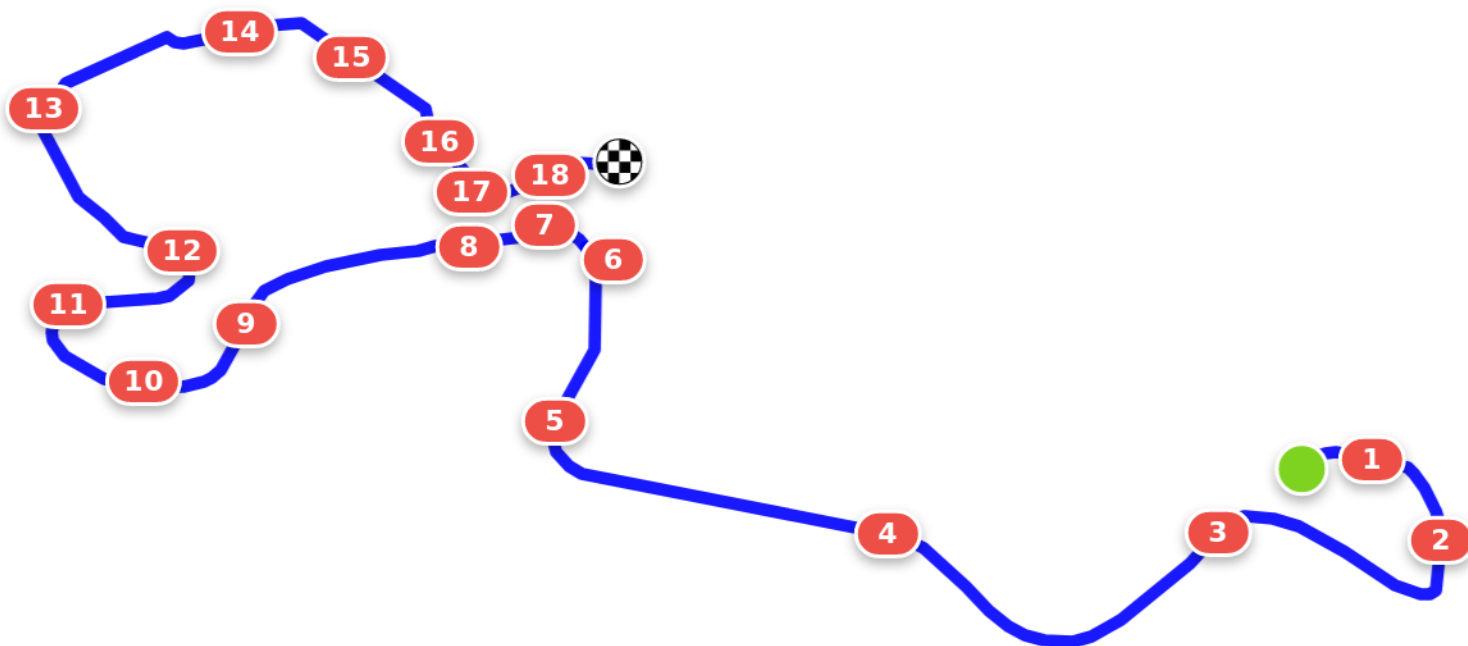

TIE March 2022

50

Efforts: 18
Opt. Time: 6m 38s
Distance: 1988 m
Time Limit: 13m 16s
Speed: 300 m/min
Minimum: 6m 18s

- 1 Welcome log
- 2 Goonoo Goonoo Log
- 3 Log
- 4 Roll top
- 5 White gate
- 6 Water
- 7 Sleeper log
- 8 Jacks House
- 9 Log
- 10 Log/Ditch
- 11 Sleeper log
- 12 Log in trees
- 13 Horseland house
- 14 Log on mound
- 15 Water
- 16 Axel Bakers Brush
- 17 Drop Mound
- 18 Red/White last hoorah