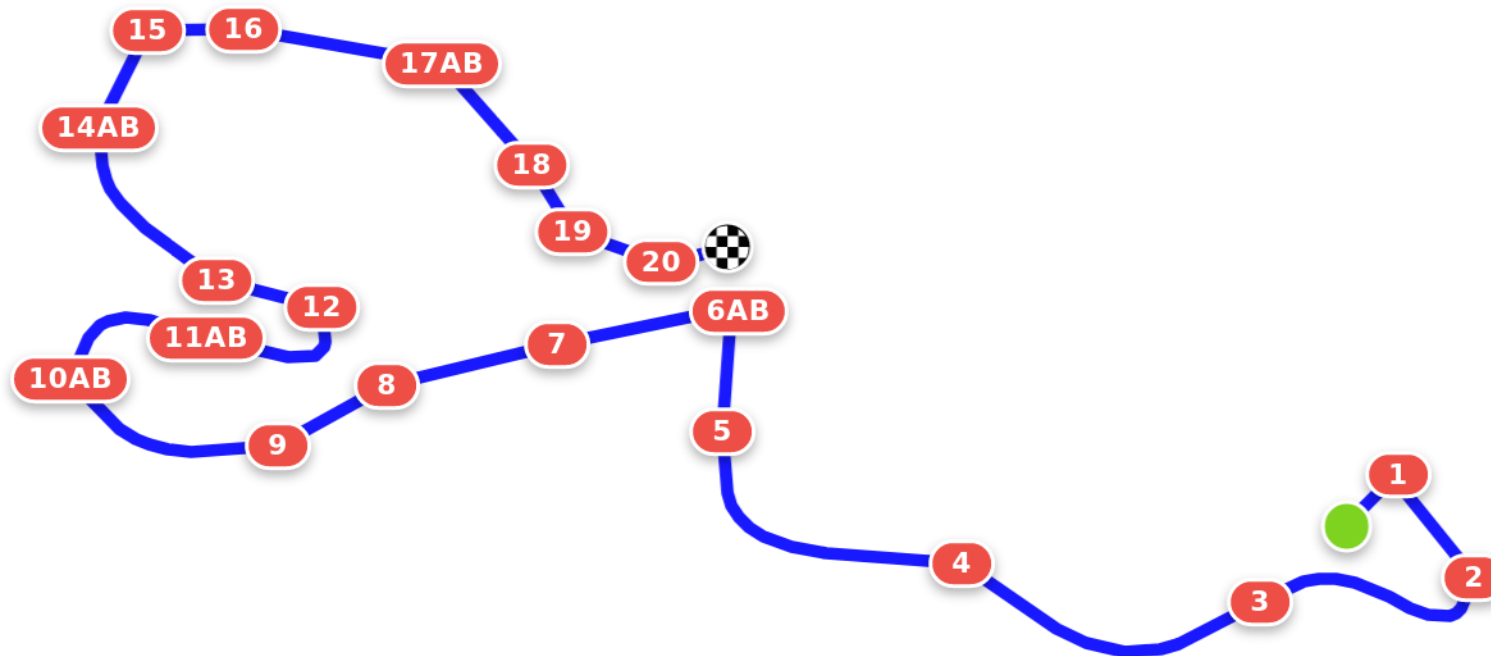

## 95cm

Brittany Grovenor Photography  
Kelato  
Pursehouse Rural

White on Red

Efforts: 25	Opt. Time: 5m 19s
Distance: 2390 m	Time Limit: 10m 38s
Speed: 450 m/min	Minimum: 4m 59s

- 1 Welcome Roll
- 2 Goonoo Goonoo Roll Top
- 3 Sloping ramp
- 4 Brush roll
- 5 Brittany Grovenor Photography Flower Box
- 6AB Kelato Water
- 7 Nicks Tractor
- 8 Hong Kong Feeder
- 9 Ditch palisade
- 10AB Double Ramps
- 11AB Ramp/Chevron
- 12 Log in trees
- 13 Ozshotz Camera
- 14AB Double Apexes
- 15 Horseland houses
- 16 Mound
- 17AB Pursehouse Rural water
- 18 Diamond Brush
- 19 Drop
- 20 Red/White Table