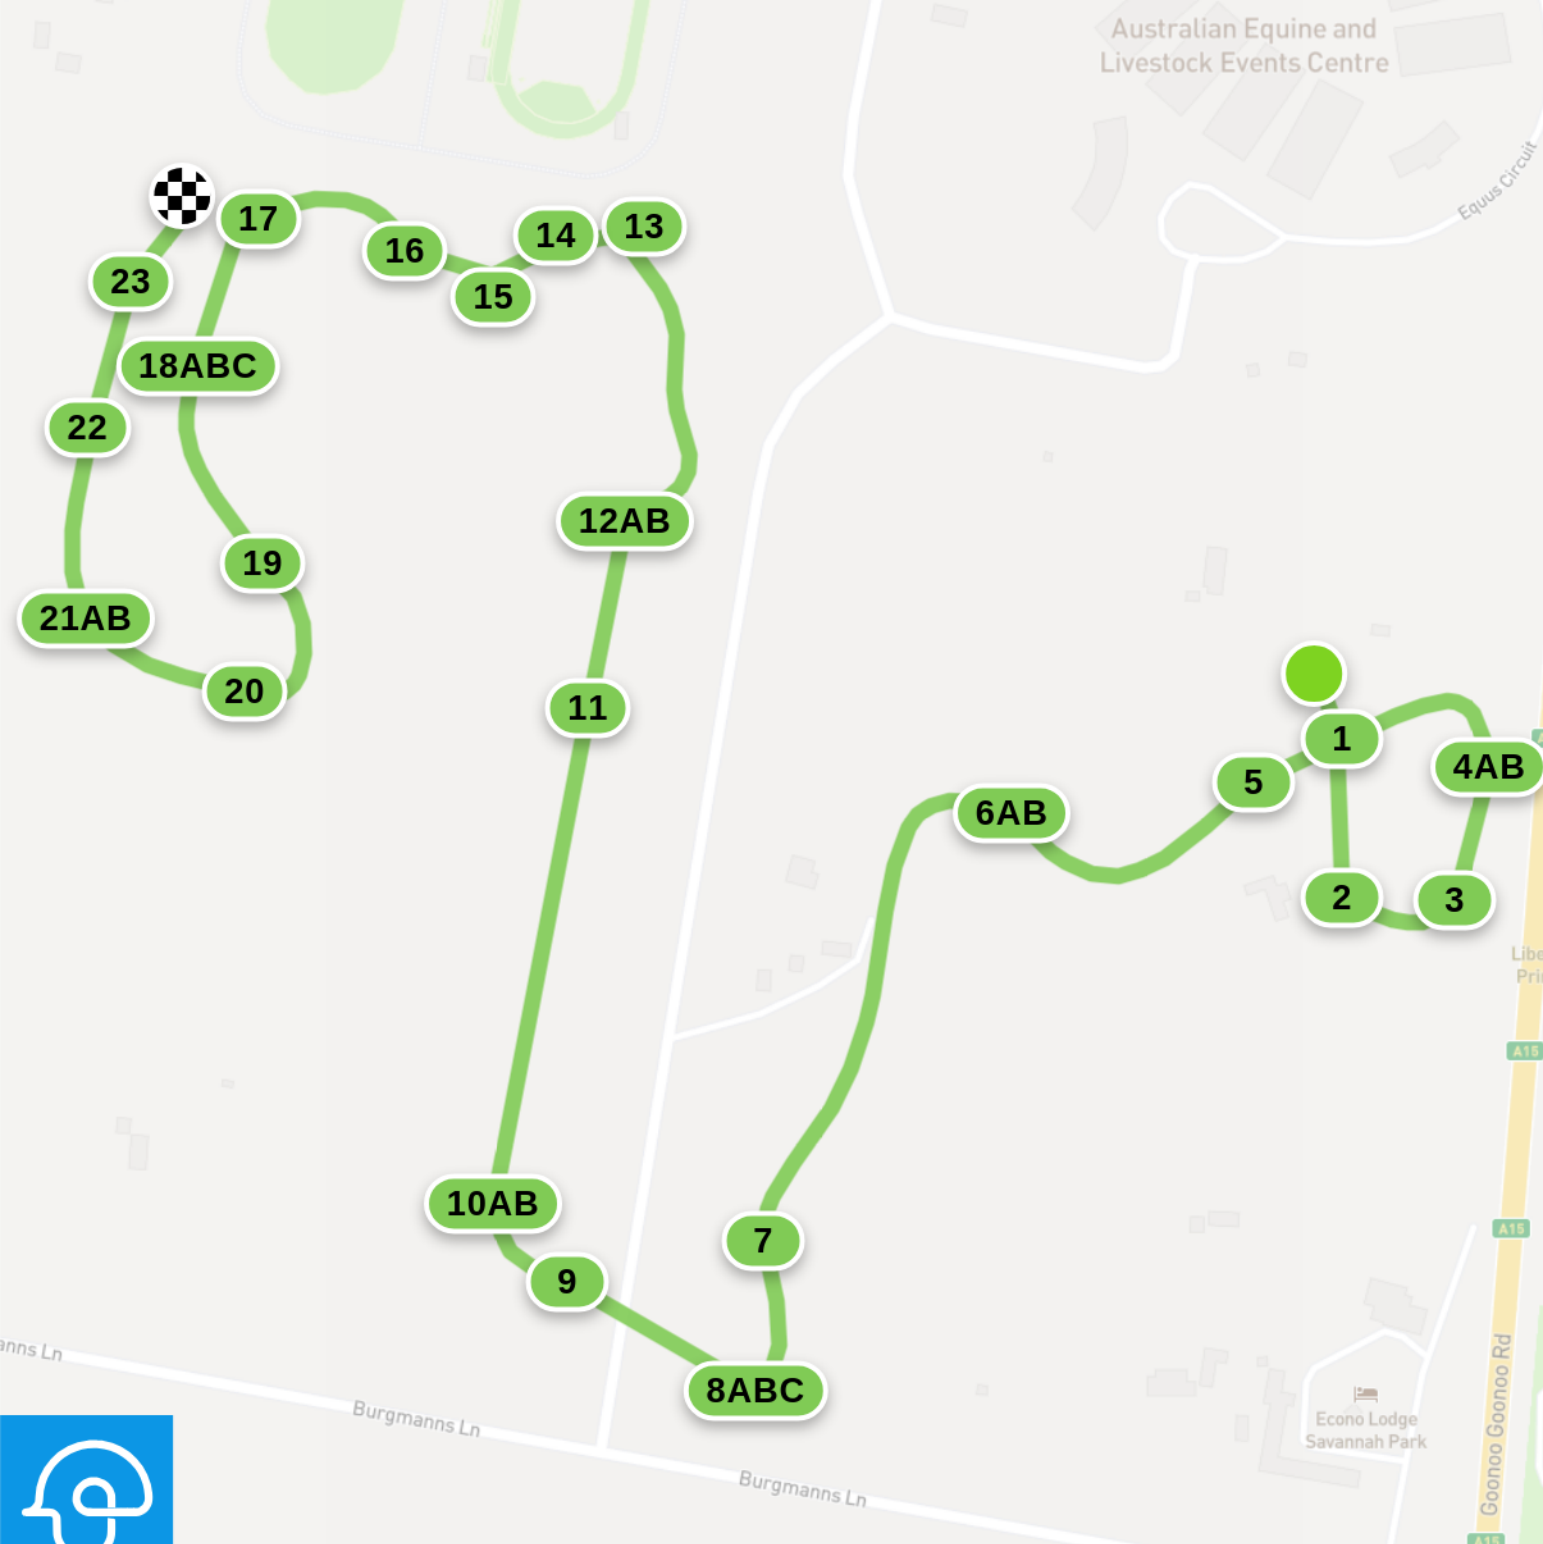

# TIE CCN/CCI 24 3\*

Efforts: 32      Opt. Time: 5m 47s  
Distance: 3175 m      Time Limit: 11m 34s  
Speed: 550 m/min

- 1 Welcome
- 2 Jacks Houses
- 3 TIE Box
- 4AB Double Brush to Skinny
- 5 Big Roll
- 6AB House to Corner
- 7 Frangible Oxer
- 8ABC Mattys Logs
- 9 Big Brush
- 10AB Grey/White Tables
- 11 Tichs Table
- 12AB Wine Bottle to Skinny
- 13 Grants Trakheners
- 14 Bretts Big Logs
- 15 Double R Boat
- 16 Nicks House
- 17 Mattys Mound
- 18ABC Jason Leonard Fencing Complex
- 19 Stick Pile
- 20 Ditch Palisade
- 21AB Cabin to Skinny
- 22 AELEC
- 23 Last Fence