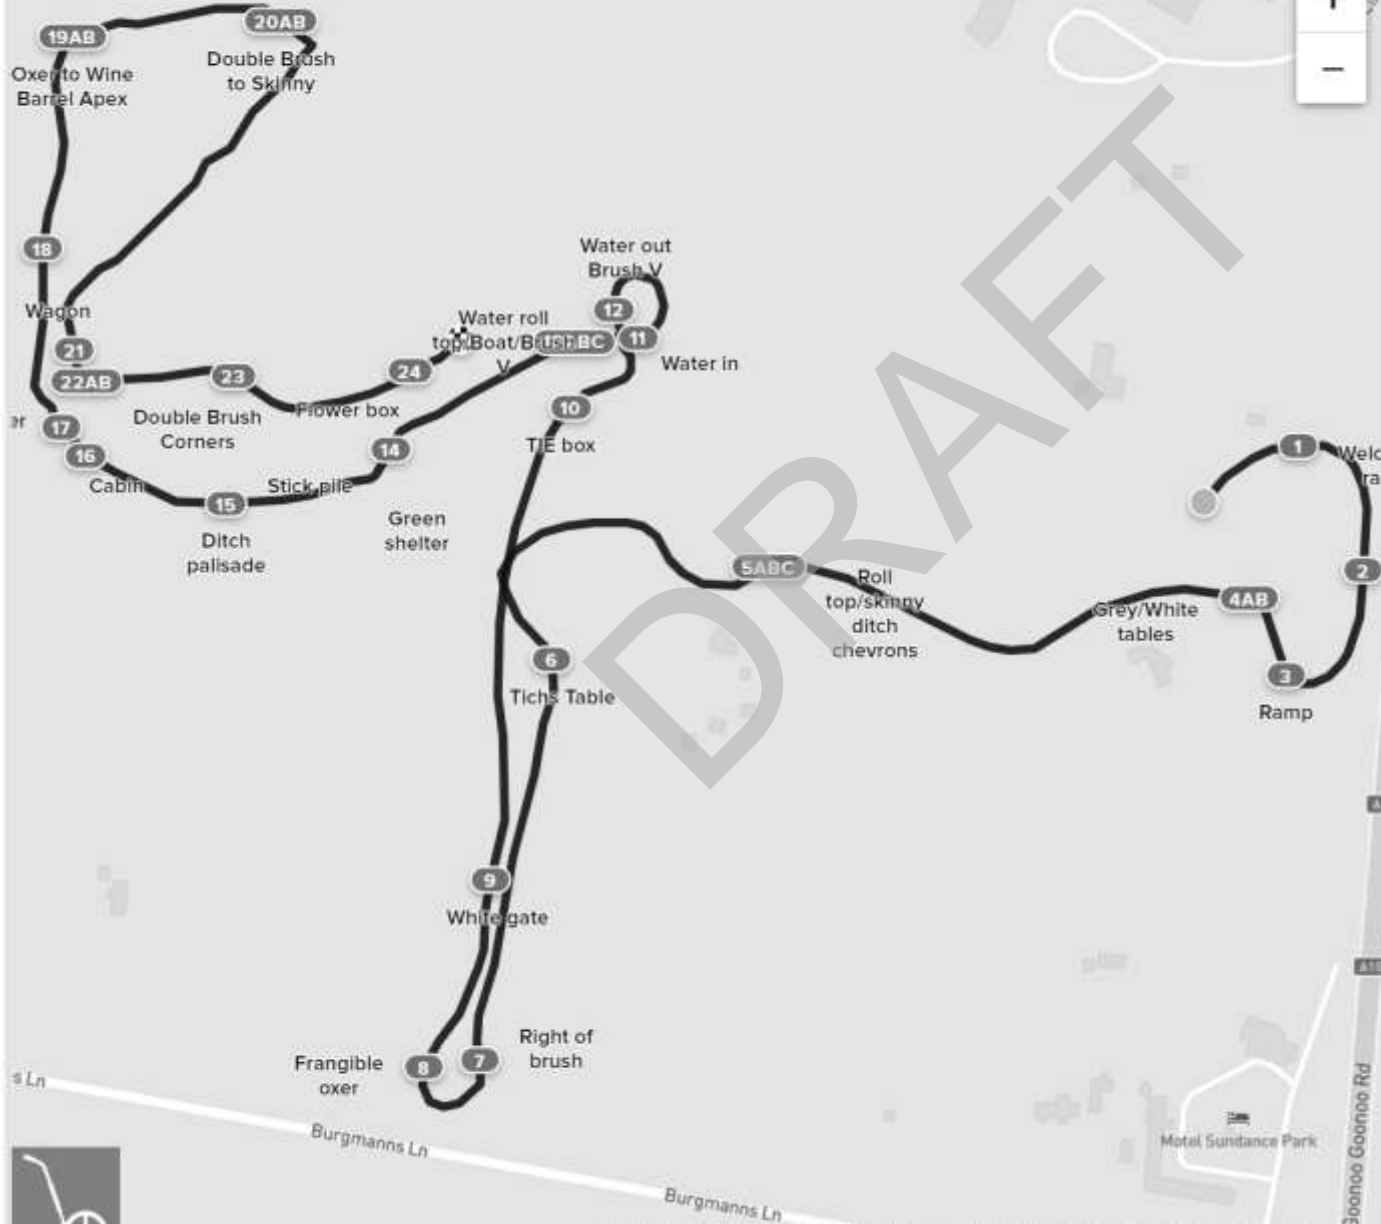

# TIE CCN Nov 2020 4\*

Draft. Unofficial

|                    |                     |
|--------------------|---------------------|
| Efforts: <b>32</b> | Opt. Time: 6m 28s   |
| Distance: 3682 m   | Time Limit: 12m 56s |
| Speed: 570 m/min   |                     |

- 1 Welcome rails
- 2 Goonoo Goonoo Garden
- 3 Ramp
- 4AB Grey/White tables
- 5ABC Roll top/skinny ditch chevrons
- 6 Ticks Table
- 7 Right of brush
- 8 Frangible oxeer
- 9 White gate
- 10 TIE box
- 11 Water in
- 12 Water out Brush V
- 13ABC Water roll top/Boat/Brush V
- 14 Green shelter
- 15 Ditch palisade
- 16 Cabin
- 17 Cabin corner
- 18 White pipe Oxeer massive
- 19AB Oxeer to Wine Barrel Apex
- 20AB Double Brush to Skinny
- 21 Wagon
- 22AB Double Brush Corners
- 23 Stick pile
- 24 Flower box