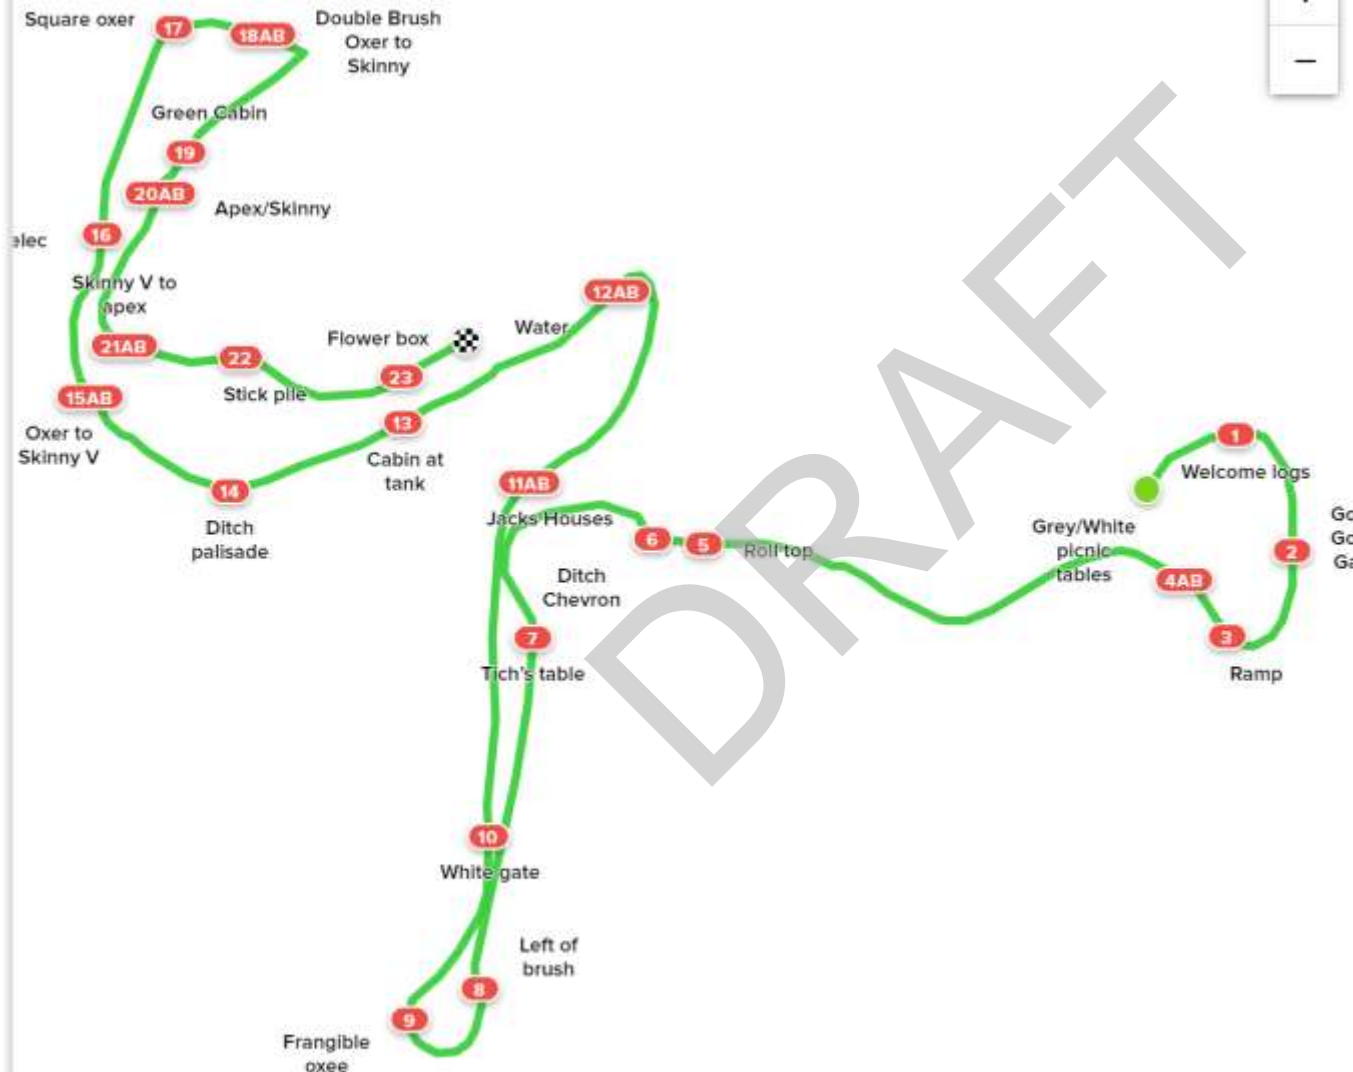

TIE CCN Nov 2020

3*

Black on Green

Efforts: 30	Opt. Time: 6m 20s
Distance: 3480 m	Time Limit: 12m 40s
Speed: 550 m/min	

- 1 Welcome logs
- 2 Goonoo Goonoo Garden
- 3 Ramp
- 4AB Grey/White picnic tables
- 5 Roll top
- 6 Ditch Chevron
- 7 Tich's table
- 8 Left of brush
- 9 Frangible oxee
- 10 White gate
- 11AB Jacks Houses
- 12AB Water
- 13 Cabin at tank
- 14 Ditch palisade
- 15AB Oxer to Skinny V
- 16 Aelec
- 17 Square oxer
- 18AB Double Brush Oxer to Skinny
- 19 Green Cabin
- 20AB Apex/Skinny
- 21AB Skinny V to apex
- 22 Stick pile
- 23 Flower box