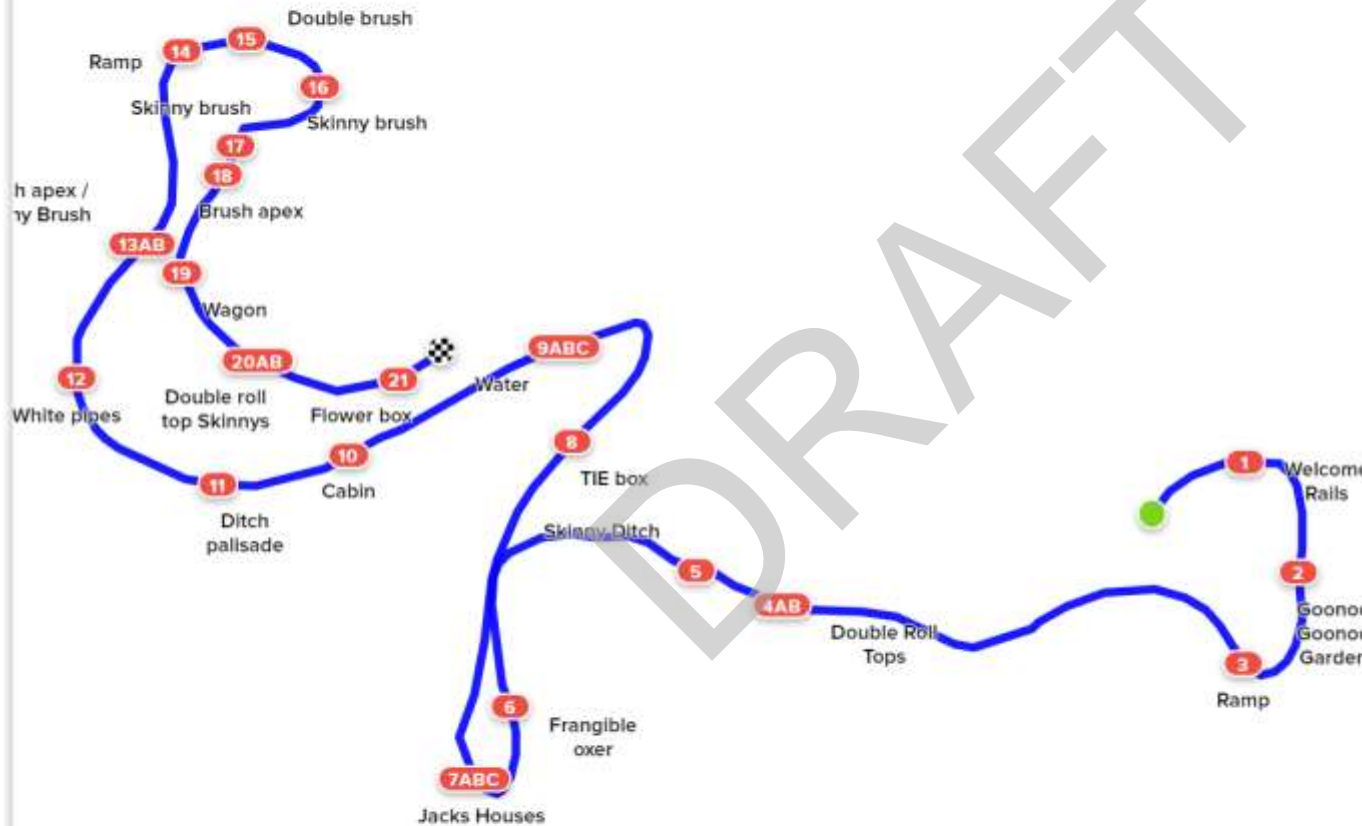

TIE CCN Nov 2020 2*

Efforts: 28 Opt. Time: 5m 22s
Distance: 2785 m Time Limit: 10m 44s
Speed: 520 m/min

- 1 Welcome Rails
- 2 Goonoo Goonoo Garden
- 3 Ramp
- 4AB Double Roll Tops
- 5 Skinny Ditch
- 6 Frangible oxer
- 7ABC Jacks Houses
- 8 TIE box
- 9ABC Water
- 10 Cabin
- 11 Ditch palisade
- 12 White pipes
- 13AB Brush apex / Skinny Brush
- 14 Ramp
- 15 Double brush
- 16 Skinny brush
- 17 Skinny brush
- 18 Brush apex
- 19 Wagon
- 20AB Double roll top Skinnys
- 21 Flower box