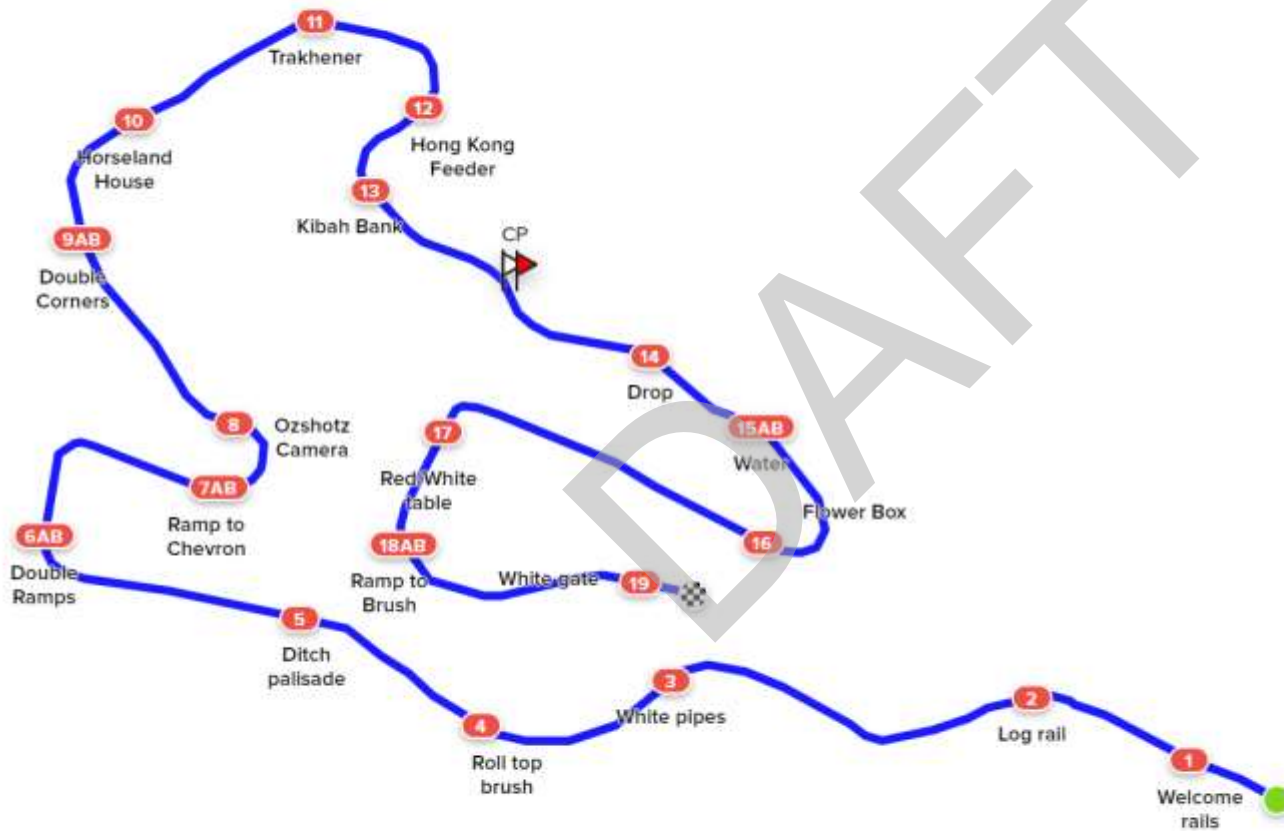

TIE CCN Nov 2020 95cm

Efforts: 24	Opt. Time: 4m 51s
Distance: 2180 m	Time Limit: 9m 42s
Speed: 450 m/min	Minimum: 4m 31s

- 1 Welcome rails
- 2 Log rail
- 3 White pipes
- 4 Roll top brush
- 5 Ditch palisade
- 6AB Double Ramps
- 7AB Ramp to Chevron
- 8 Ozshotz Camera
- 9AB Double Corners
- 10 Horseland House
- 11 Trakhener
- 12 Hong Kong Feeder
- 13 Kibah Bank
- Compulsory Passage
- 14 Drop
- 15AB Water
- 16 Flower Box
- 17 Red/White table
- 18AB Ramp to Brush
- 19 White gate