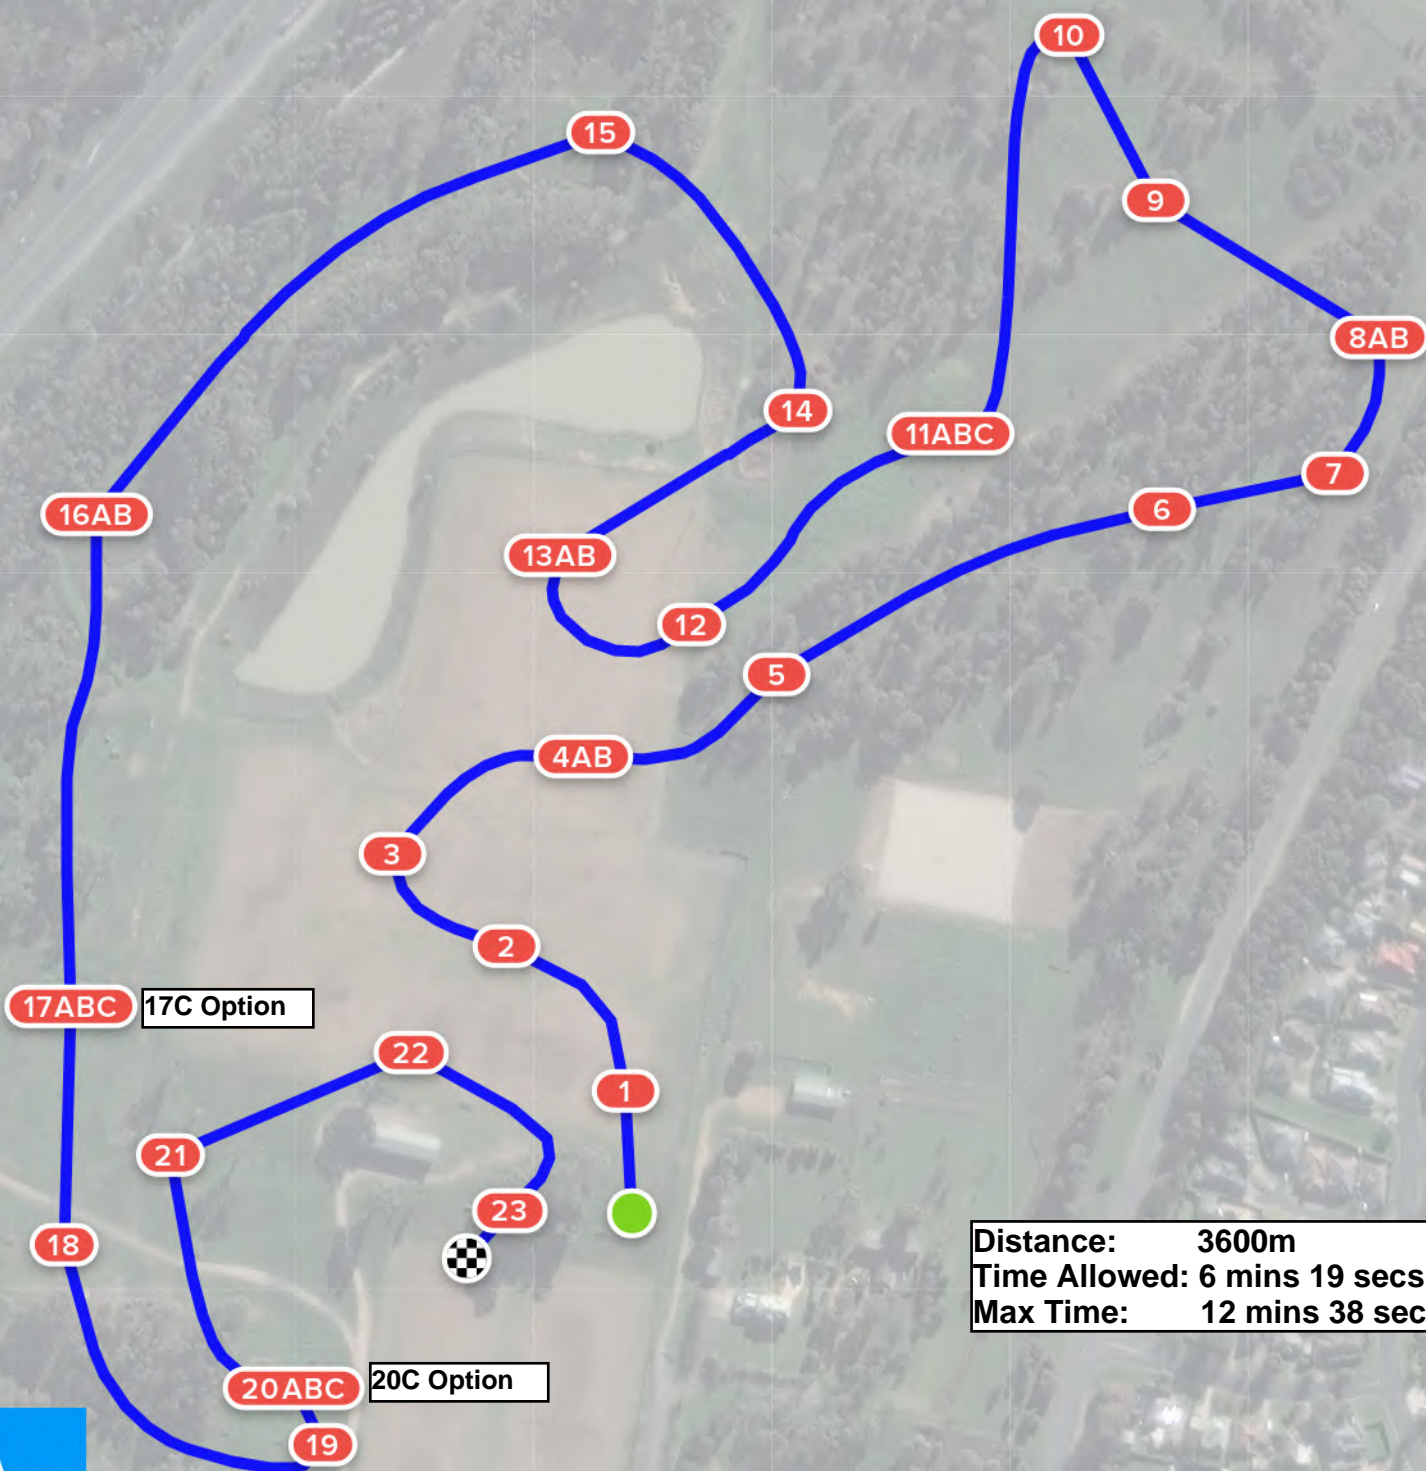

Albury International Horse Trials

Blacklocks Isuzu CCI 4* S Official Map

Please check official distance and times at event.

Efforts: 33

Speed: 570 m/min

- 1 Albury City Council Garden
- 2 Doug Dyde's Produce Feeder
- 3 Thurgoona Bar
- 4AB Polocrosse Brushes
- 5 Frank's Forest Oxer
- 6 Kinross Woolshed
- 7 Blue gum Oxer
- 8AB Thurgoona Country Club Corner
- 9 Tigworth Ditch
- 10 Picnic Table
- 11ABC Mitta Mitta Mounds
- 12 Jason's Jump
- 13AB Angela's Apex
- 14 The Leap
- 15 Tim's Trakehner
- 16AB Angled Brushes
- 17ABC Bradley's Bank
- 18 Stick Pile
- 19 Isuzu D-Max Rails
- 20ABC Blacklocks Isuzu Lake
- 21 Yalandra Yards
- 22 AWEC Stable
- 23 AWIHT Owlhole

Distance: 3600m
Time Allowed: 6 mins 19 secs
Max Time: 12 mins 38 secs