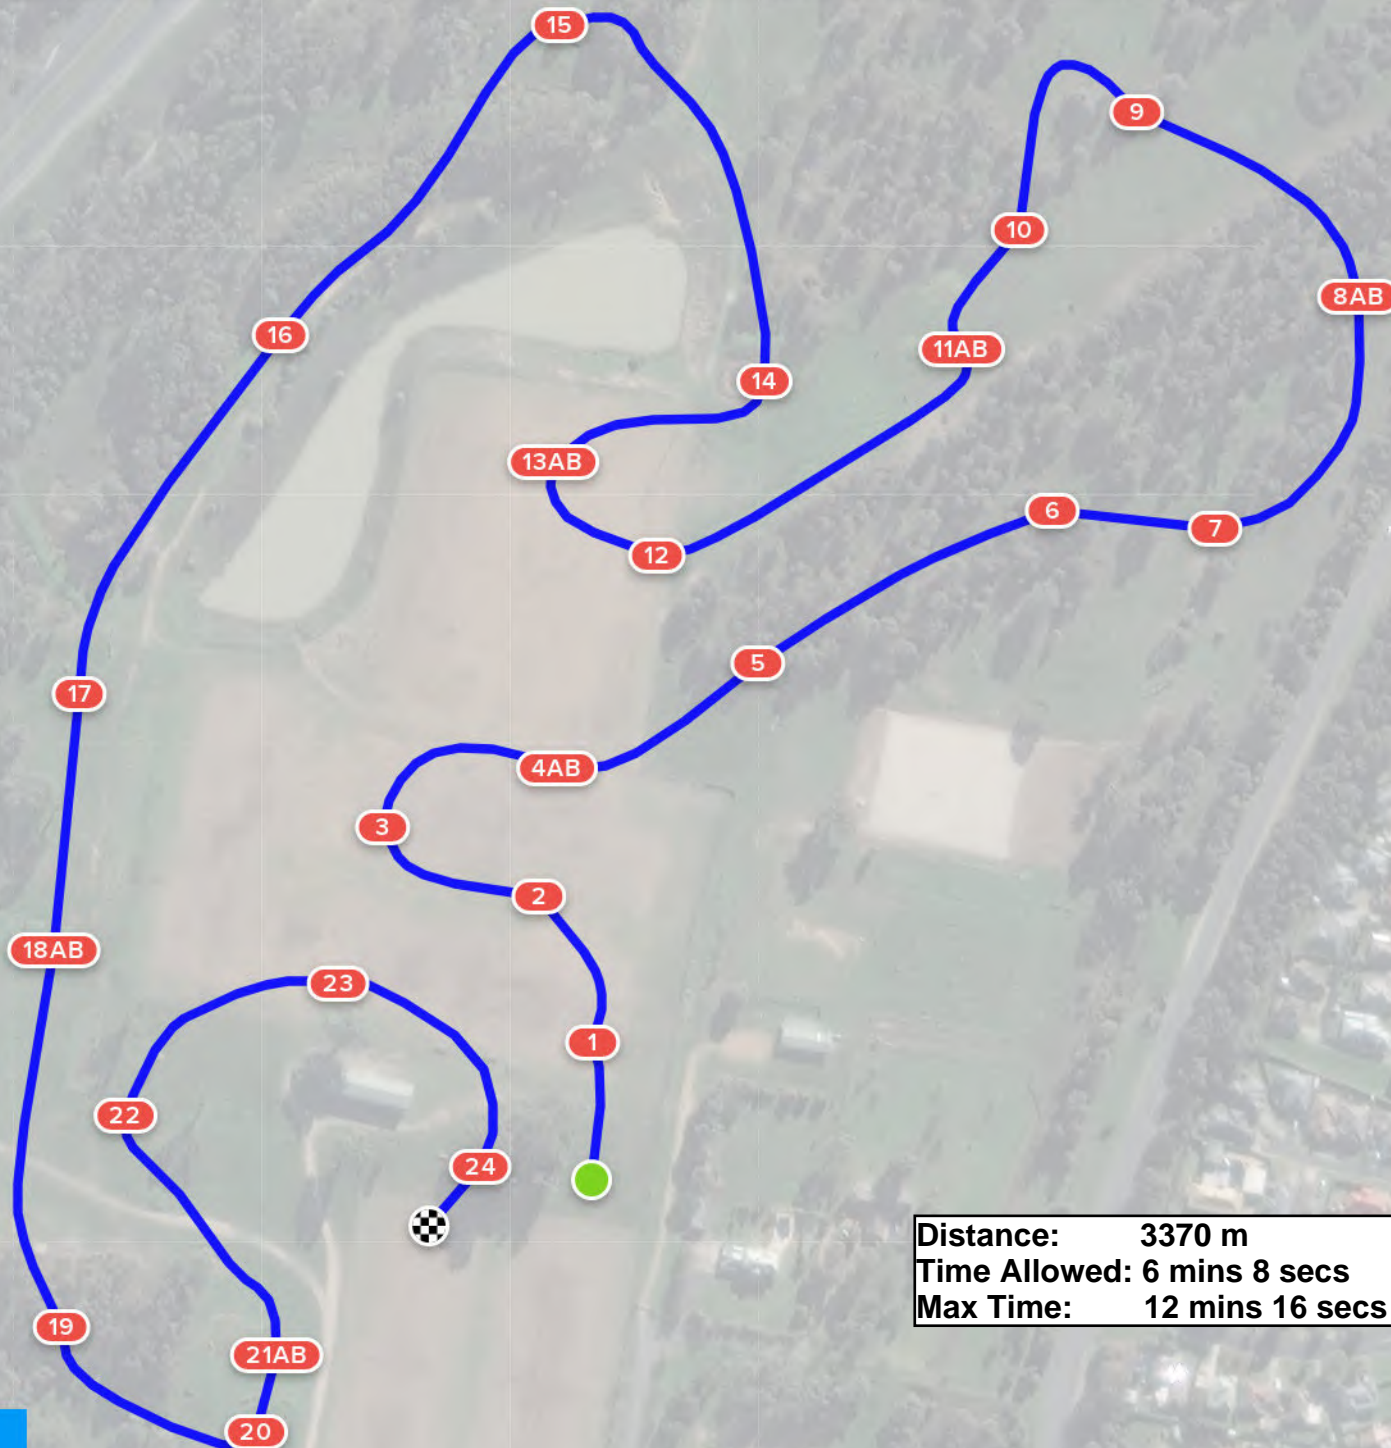

Albury International Horse Trials Blacklocks Isuzu CCI 3*-S Official Map

Please check Official Distance and times at venue.

Efforts: 30

Speed: 550 m/min

Distance: 3370 m
Time Allowed: 6 mins 8 secs
Max Time: 12 mins 16 secs

- 1 Albury City Council Garden
- 2 Dougs Dydes Produce Feeder
- 3 Thurgoona Bar
- 4AB Polocrosse Brushes
- 5 Frank's Forest Oxer
- 6 Kinross Woolshed
- 7 Blue Gum Oxer
- 8AB Thurgoona Country Club Corner
- 9 Tigworth Ditch
- 10 Picnic Table
- 11AB Mitta Mitta Mounds
- 12 Jason's Jump
- 13AB Angela's Apex
- 14 The Leap
- 15 Tim's Takehner
- 16 Dam Oxer
- 17 Hume Wave
- 18AB Bradley's Bank
- 19 Spread
- 20 Isuzu D-Max Mound
- 21AB Blacklocks Isuzu Lake
- 22 Yalandra Yards
- 23 AWEC Table
- 24 AWIHT Owlhole