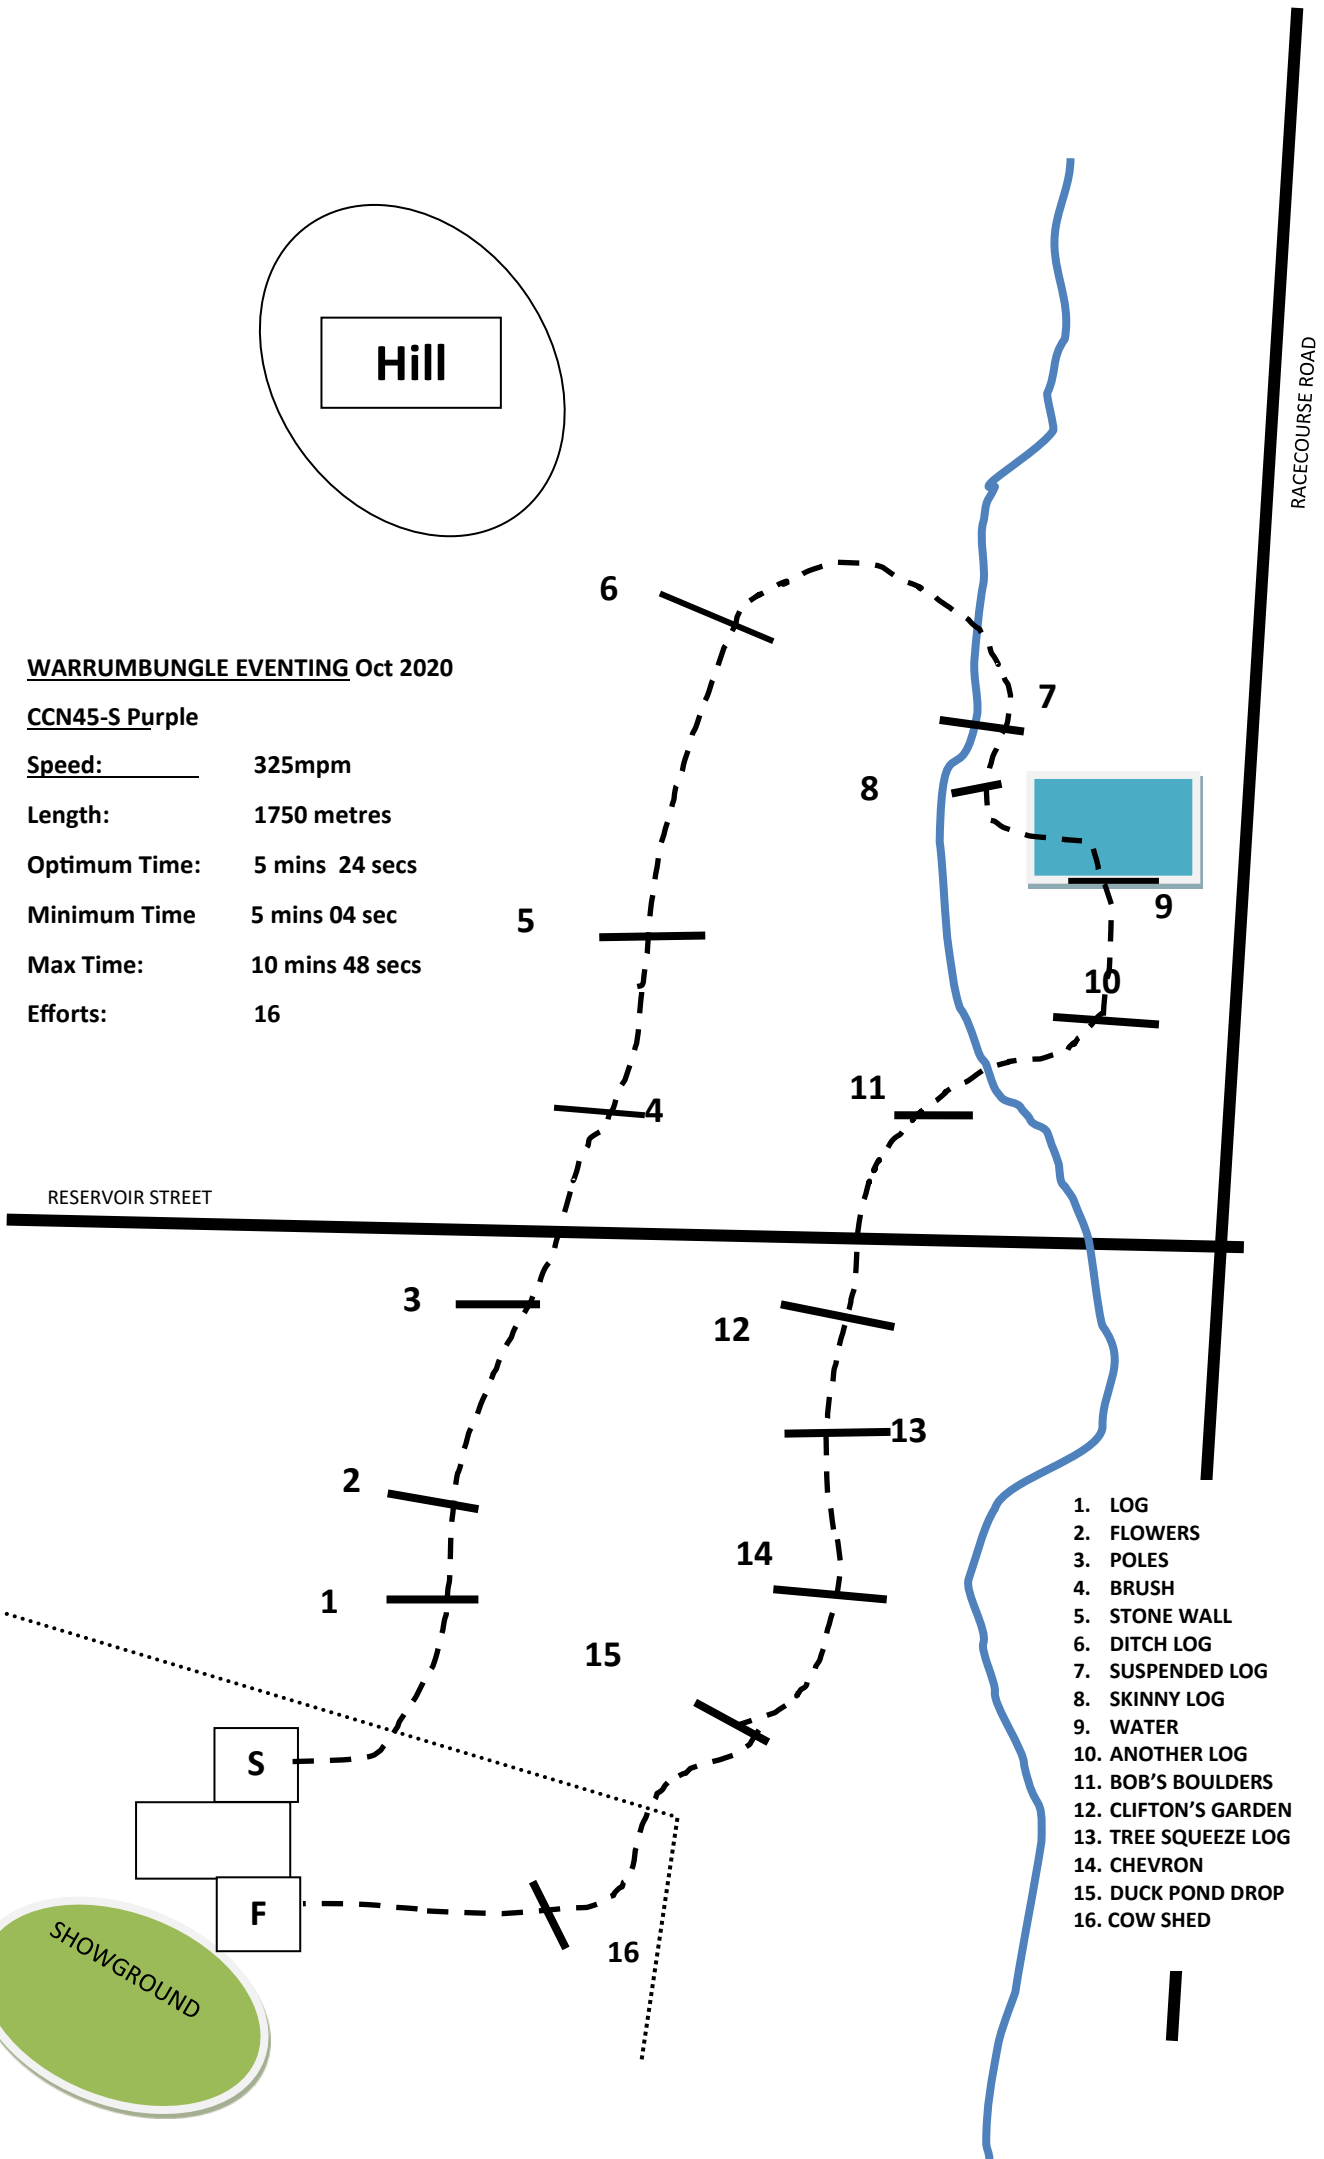

WARRUMBUNGLE EVENTING Oct 2020

CCN45-S Purple

Speed: 325mpm
Length: 1750 metres
Optimum Time: 5 mins 24 secs
Minimum Time: 5 mins 04 sec
Max Time: 10 mins 48 secs
Efforts: 16

- 1. LOG
- 2. FLOWERS
- 3. POLES
- 4. BRUSH
- 5. STONE WALL
- 6. DITCH LOG
- 7. SUSPENDED LOG
- 8. SKINNY LOG
- 9. WATER
- 10. ANOTHER LOG
- 11. BOB'S BOULDERS
- 12. CLIFTON'S GARDEN
- 13. TREE SQUEEZE LOG
- 14. CHEVRON
- 15. DUCK POND DROP
- 16. COW SHED