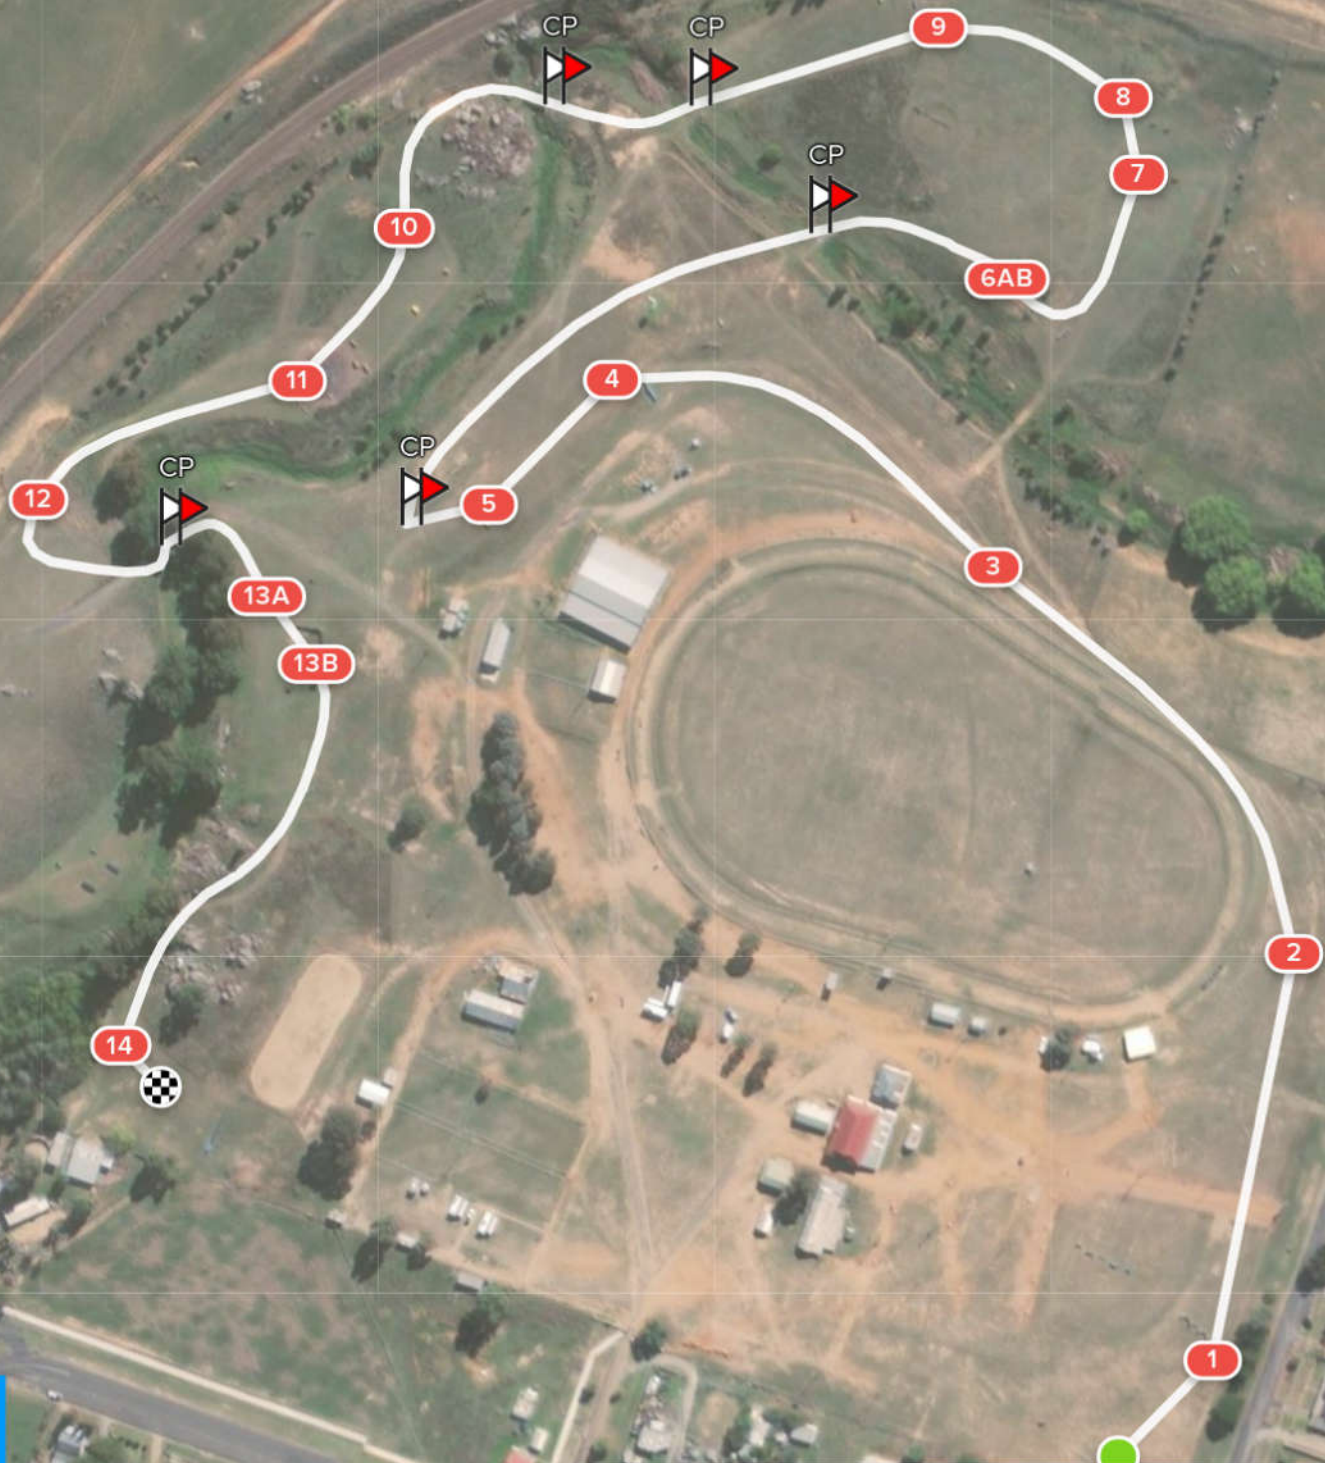

# Harden Horse Trials ODE 2021 EVA80

white discs

Efforts: 16	Opt. Time: 5m 3s
Distance: 2020 m	Time Limit: 10m 6s
Speed: 400 m/min	Minimum: 4m 43s

- 1 Telephone Box roll tops
- 2 Barnyard
- 3 Sloping rails
- 4 picnic table
- 5 OTT Oxers
- Compulsory Passage
- Compulsory Passage
- 6A Dead Horse Gully
- 6B dead horse gully ditch
- 7 Apex
- 8 Emily Train
- 9 Flower box
- Compulsory Passage
- Compulsory Passage
- 10 Down Hill
- 11 Jonsey's Bobcat Water
- 12 Sky jump
- Compulsory Passage
- 13A Wine and Water jump
- 13B R & J Slopes
- 14 Emily's Helsinki