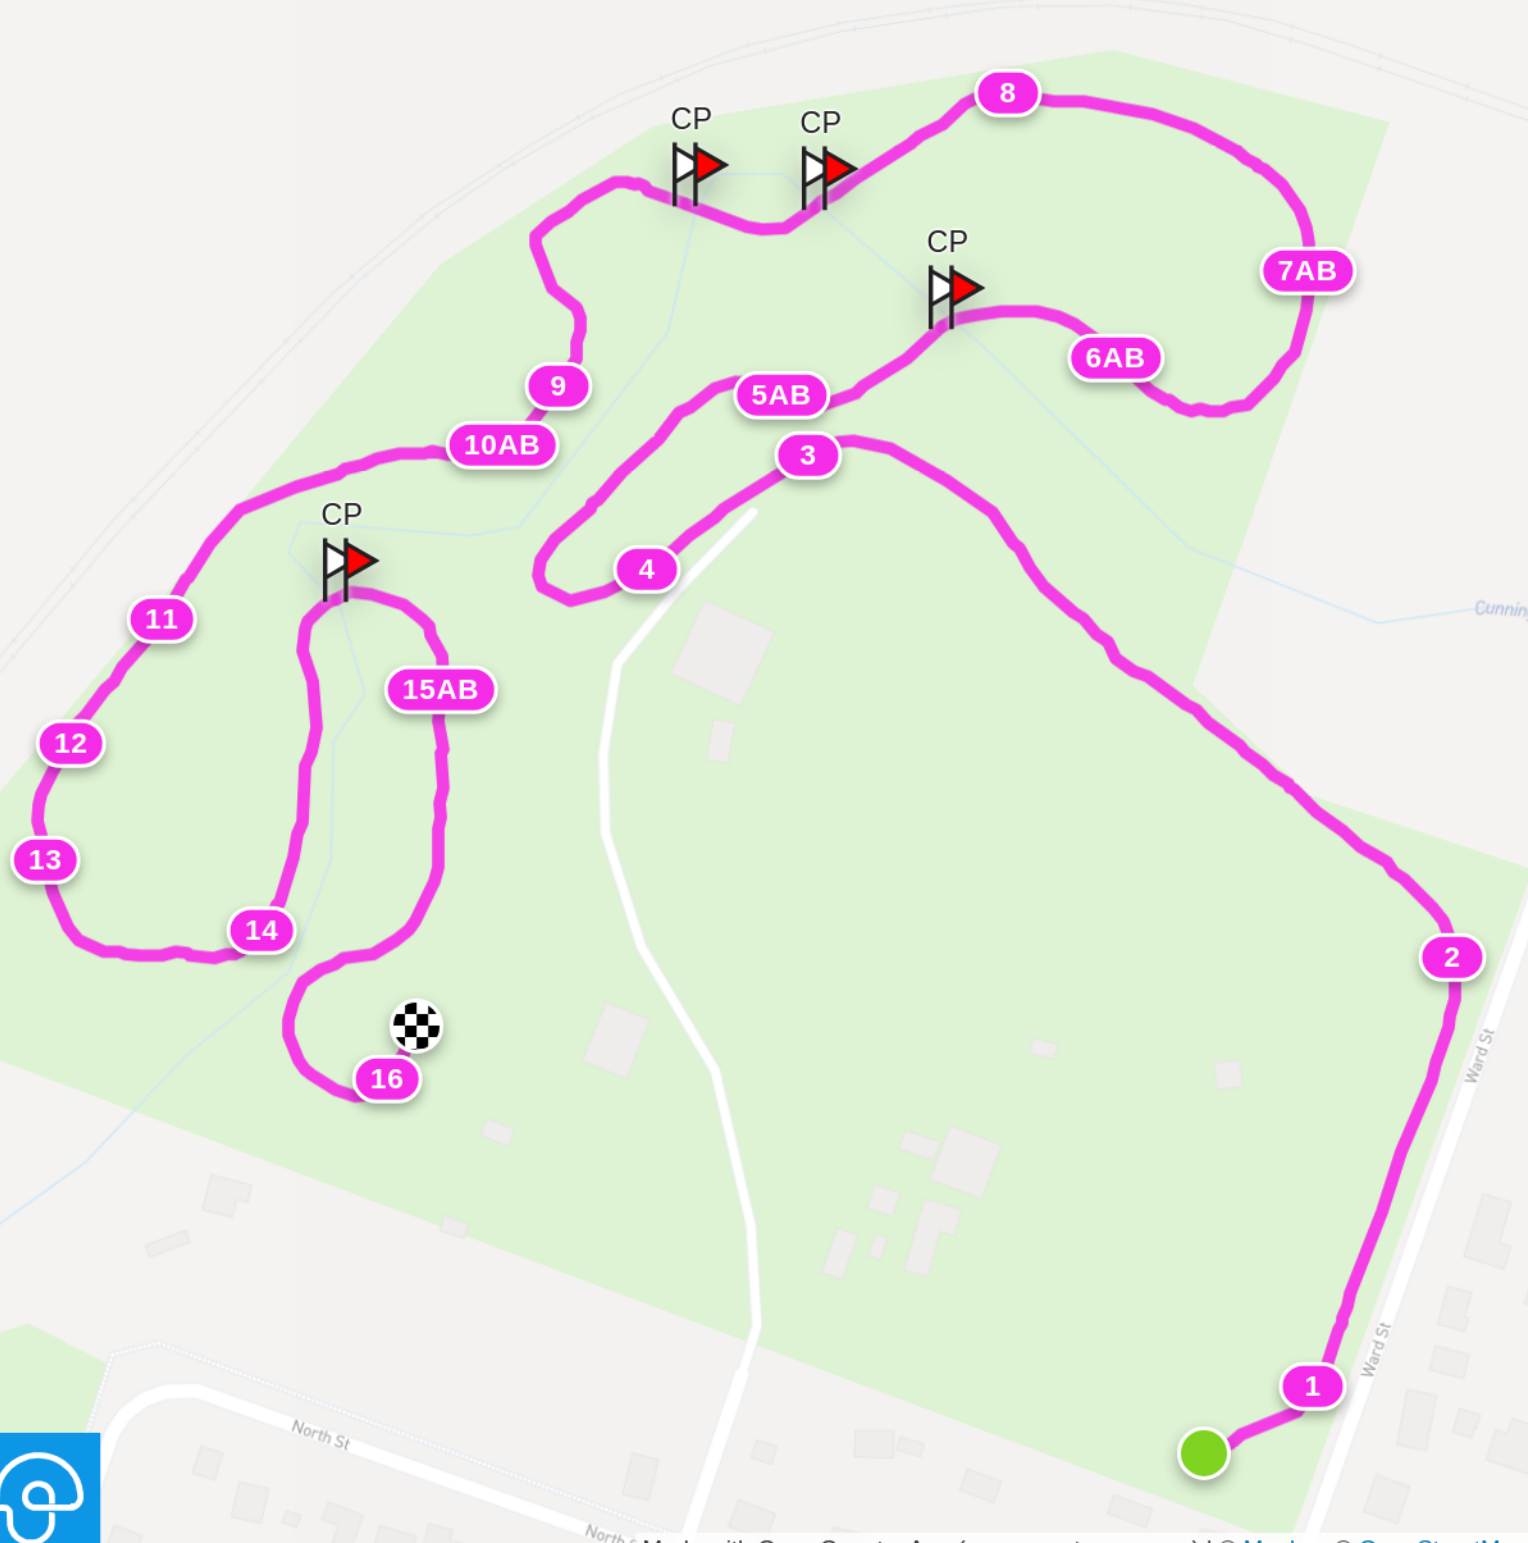

Voler Equestrian Harden Horse Trials 40th Anniversary 2024 CCN*-S

Pink Discs

Efforts: 21	Opt. Time: 4m 51s
Distance: 2420 m	Time Limit: 9m 42s
Speed: 500 m/min	Minimum: 4m 31s
Speed Faults: 4m 51s	

- 1 Emma Brown Legal Roll
- 2 Donges IGA Huts
- 3 Nutrien Yass Picnic Tables
- 4 HRDC Anniversary Party Jump
- 5AB Two Colours Property Maintenance Railway
- Compulsory Passage**
- 6AB Harden Country Club Dead Horse Gully
- 7AB TBV Equestrian and Rural Supplies Apex
- 8 Britt Grovenor Photography Slopes
- Compulsory Passage**
- Compulsory Passage**
- 9 EQ Saddlery Braemar Green Boxes
- 10AB Jonseys Bobcat Pond
- 11 Triple Bar
- 12 Karls Chairs
- 13 James Train
- 14 Voler Equestrian Palisades
- Compulsory Passage**
- 15AB Halletts Financial Plunge
- 16 TBV Trakehner