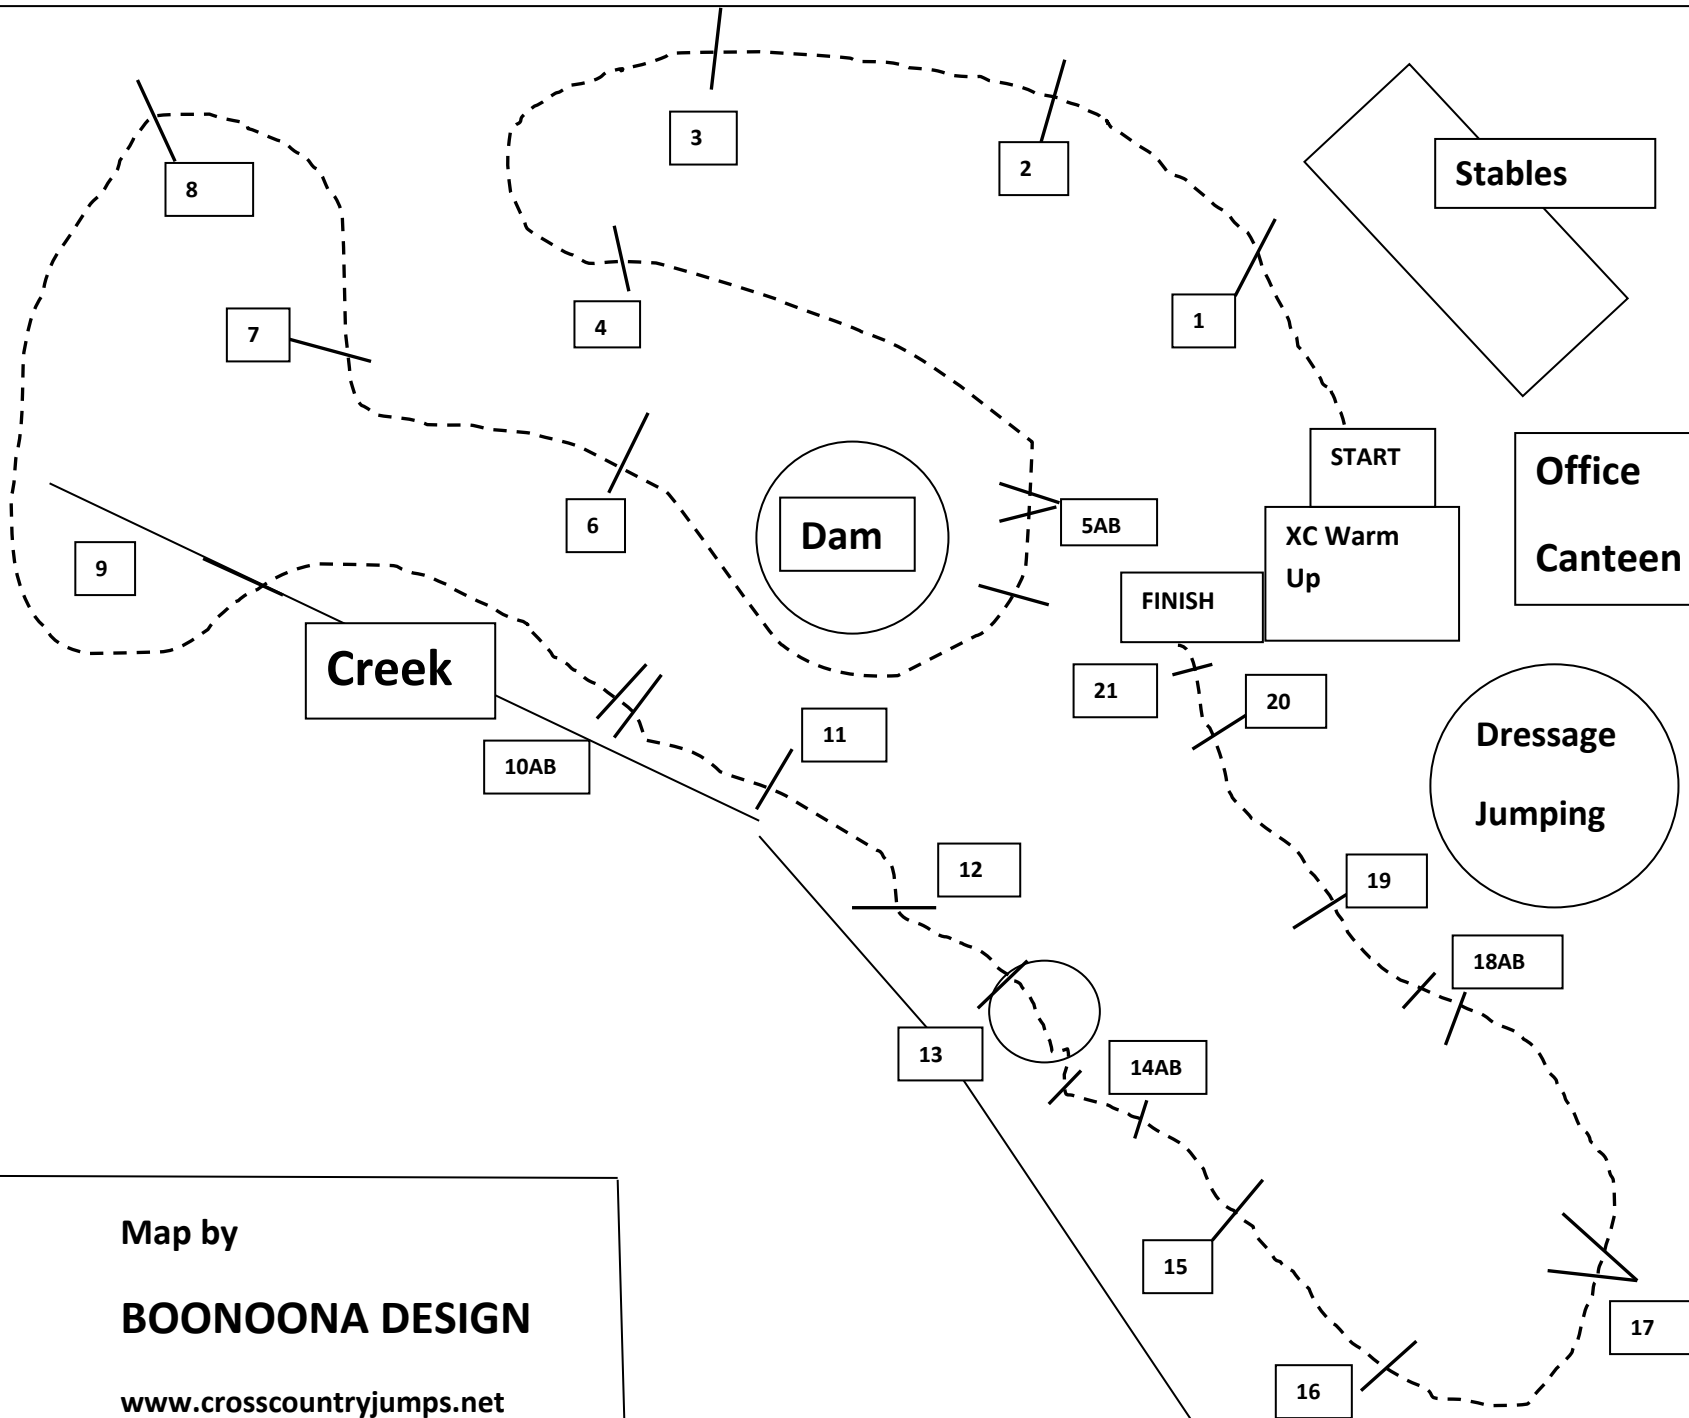

Nana Glen EQUINE VETINARY & DENTAL SERVICES CCN1*-S 2021

1. Toolbox
2. Big Log
3. Forked Log
4. Brush
5. AB Corner/Brush
6. Up Log
7. Table Oxer
8. Roll Top
9. Ditch
10. AB Hollows
11. Ramp
12. Into Space
13. Water Drop
14. AB Chair/Chevron
15. Train Carriage
16. Open Oxer
17. Corner
18. AB Drop/Chevron Brush
19. Picnic Table
20. Rails
21. Wagon

Distance: 2400m
Speed: 500mpm
Time Allowed: 4min 48sec
Max Time: 9min 36sec
Minimum Time: 4min 28sec
Efforts – 25

Map by
BOONOONA DESIGN
www.crosscountryjumps.net