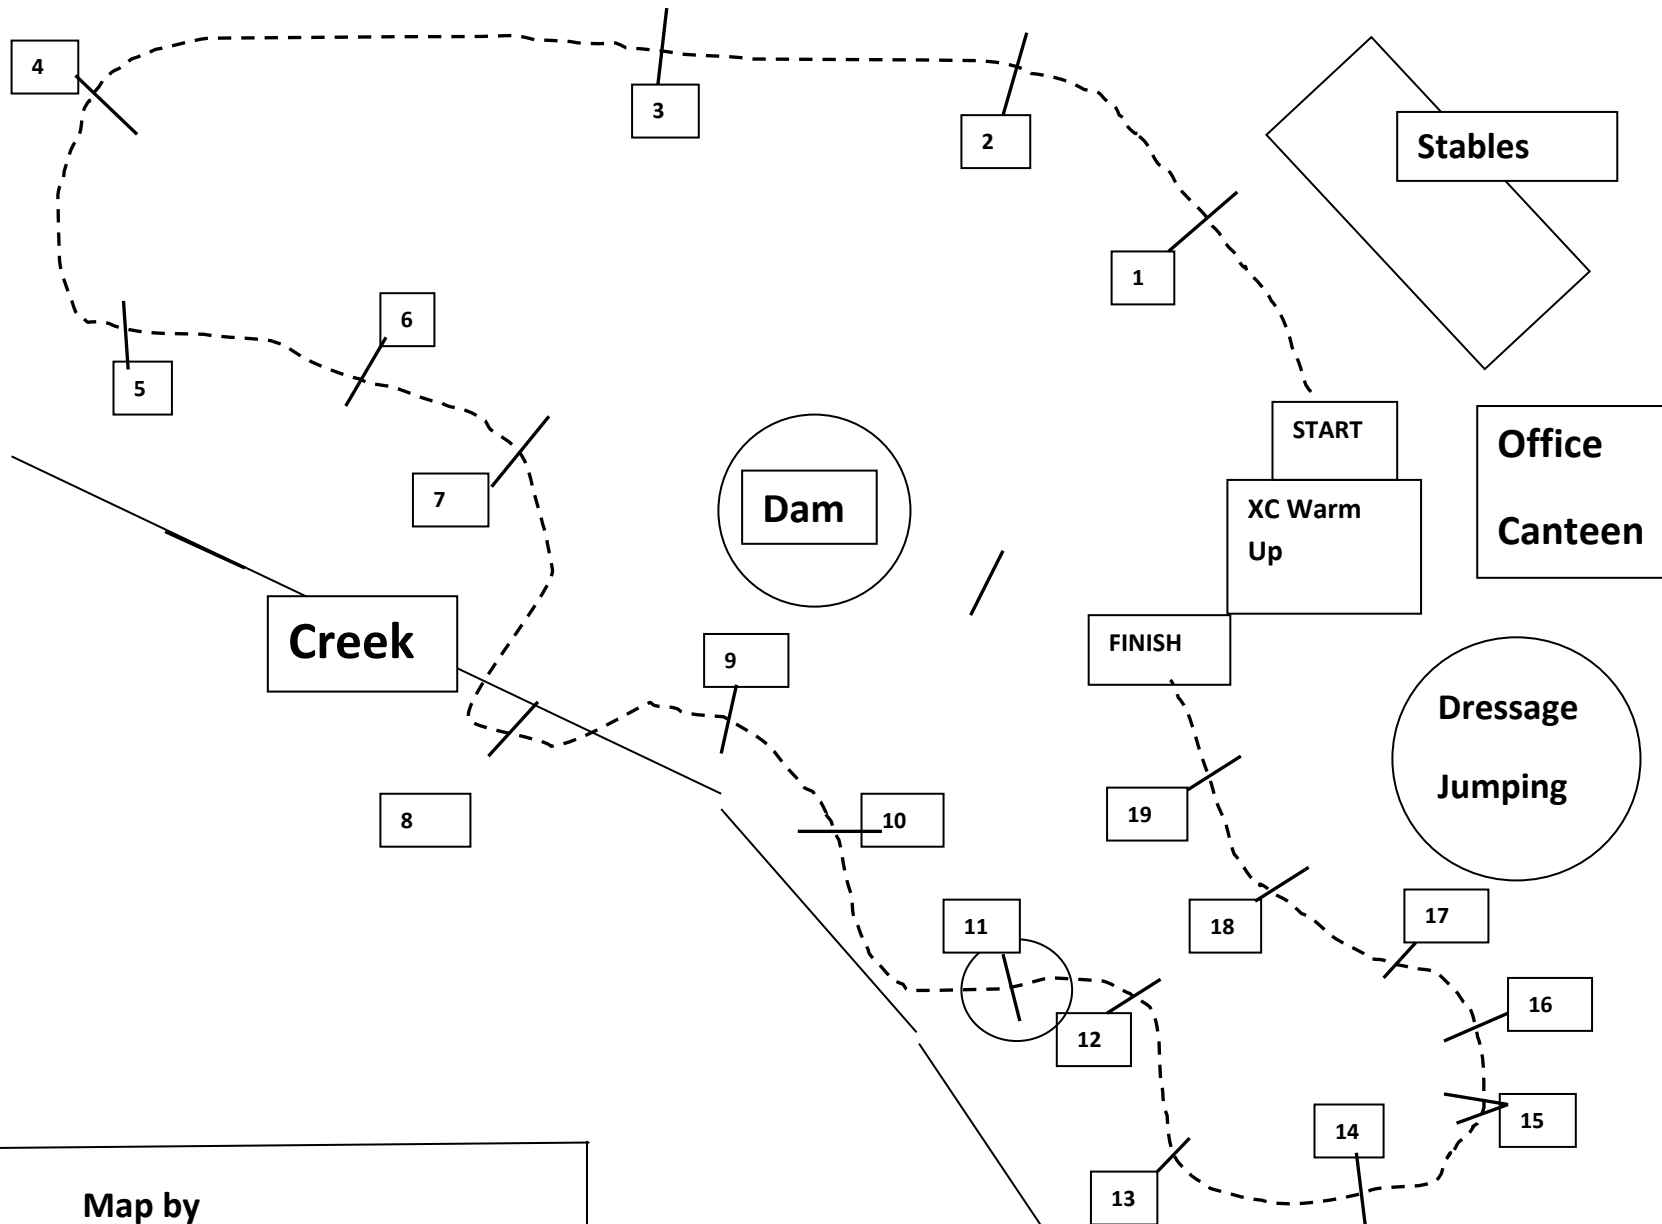

Nana Glen SYKES EQUESTRIAN & CHRIS LEE FARRIER EVA45 & JNR 2021

1. Toolbox
2. Big Log
3. Forked Log
4. Palisade Log
5. Downhill Log
6. Down Rail
7. Hollows Log
8. Gully Log
9. Ramp
10. Into Space
11. Water
12. Chair
13. House
14. Tabletop
15. Corner
16. Helzinki
17. Brush
18. Rails
19. Wagon

Distance: 1700m
Speed: 325mpm
Time Allowed: 5min 14sec
Max Time: 10min 28sec
Minimum Time: 4min 54sec
Efforts – 19

Map by
BOONOONA DESIGN
www.crosscountryjumps.net