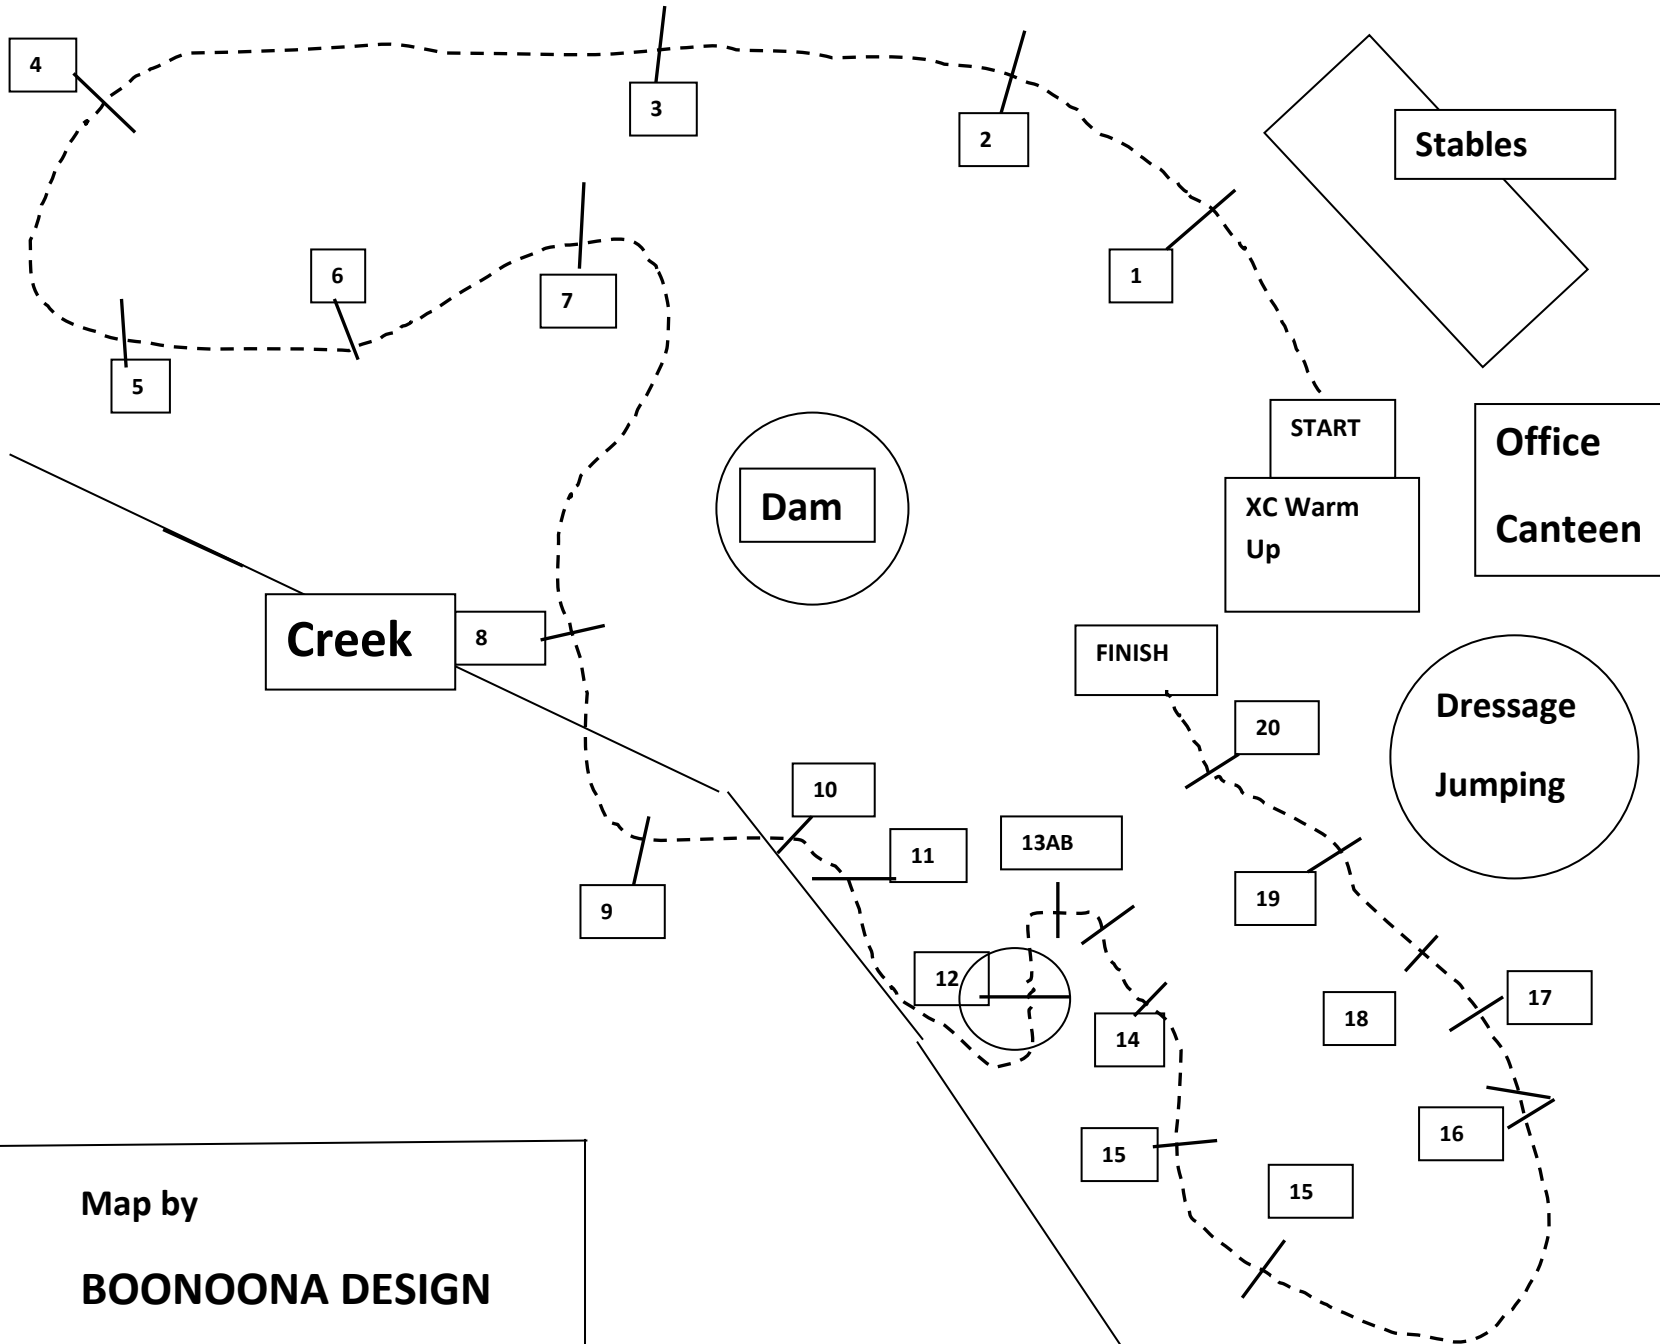

# Nana Glen MB EQUINE CHIROPRACTIC & HORSELAND EVA60 & JNR 2021

1. Toolbox
2. Big Log
3. Forked Log
4. Palisade
5. Brush
6. Tabletop
7. Paperbark Brush
8. Hollows Log
9. Leafy Gully
10. Ramp
11. Into Space
12. Water
13. AB Chair/Chevron
14. House
15. Tabletop
16. Corner
17. Helzinki
18. Brush
19. Rails
20. Wagon

**Distance:** 1900m  
**Speed:** 350mpm  
**Time Allowed:** 5min 26sec  
**Max Time:** 10min 52sec  
**Minimum Time:** 5min 6sec  
**Efforts – 21**

Map by  
**BOONOONA DESIGN**  
[www.crosscountryjumps.net](http://www.crosscountryjumps.net)